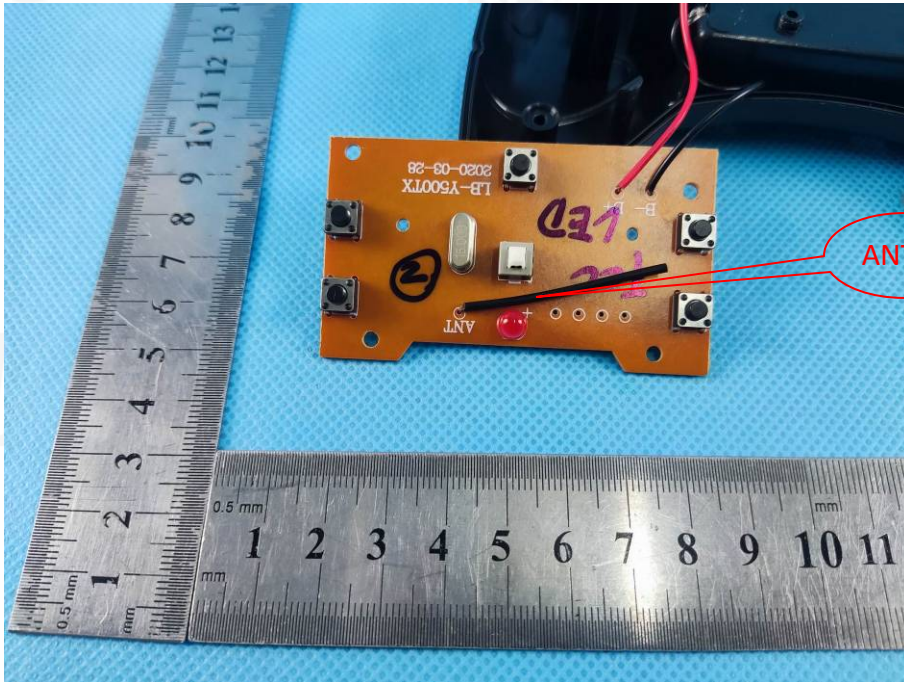

EUT PHOTO(Internal Photos)

FCC ID: 2A2MB-YT6601

\*\*\*\*\* END OF REPORT \*\*\*\*\*