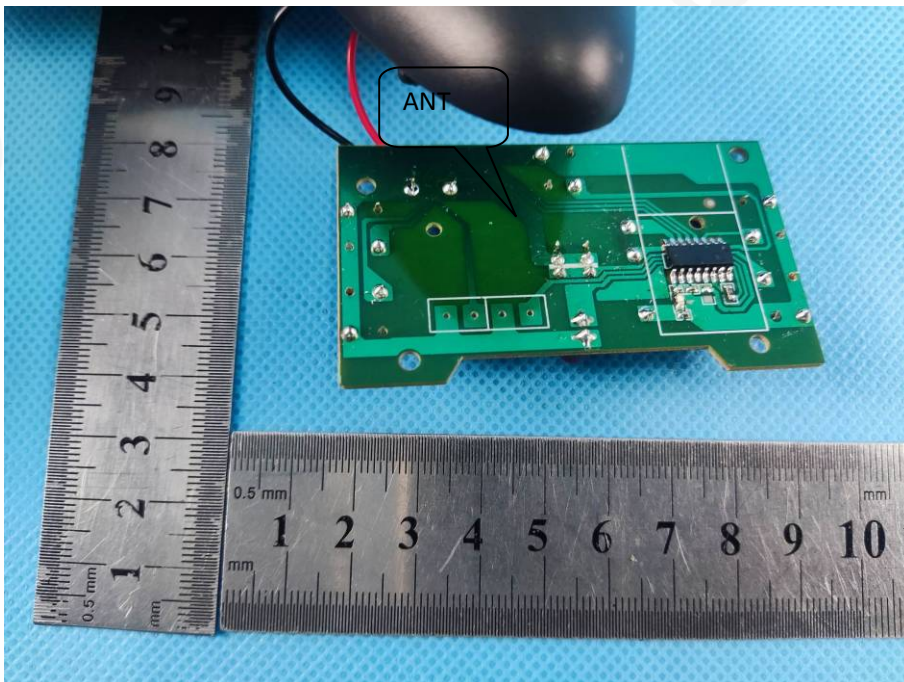

EUT PHOTO(Internal Photos)

FCC ID: 2A2MB-YT6601

\*\*\*\*\* END OF REPORT \*\*\*\*\*