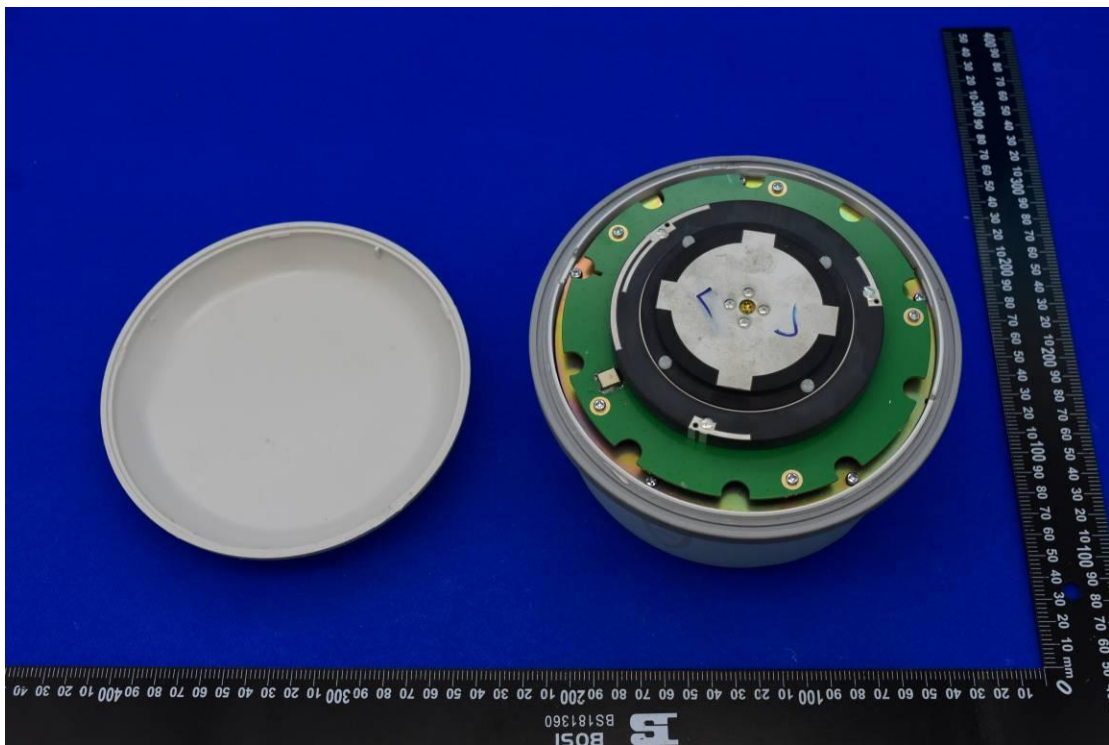

FCC ID: 2A2LL-FJ-RTKP9000A

## Internal Photos

## 2. Antenna view