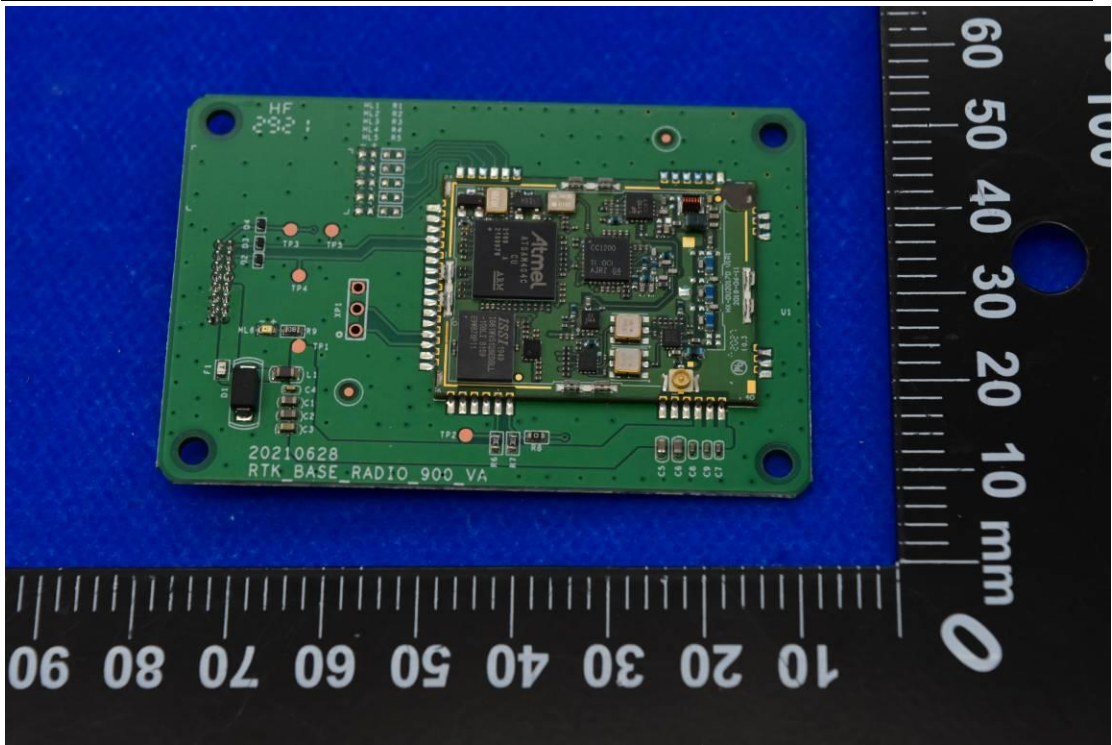

FCC ID: 2A2LL-FJ-RTKP9000A

## Internal Photos

### 1. EUT uncover view

## 2. Antenna view