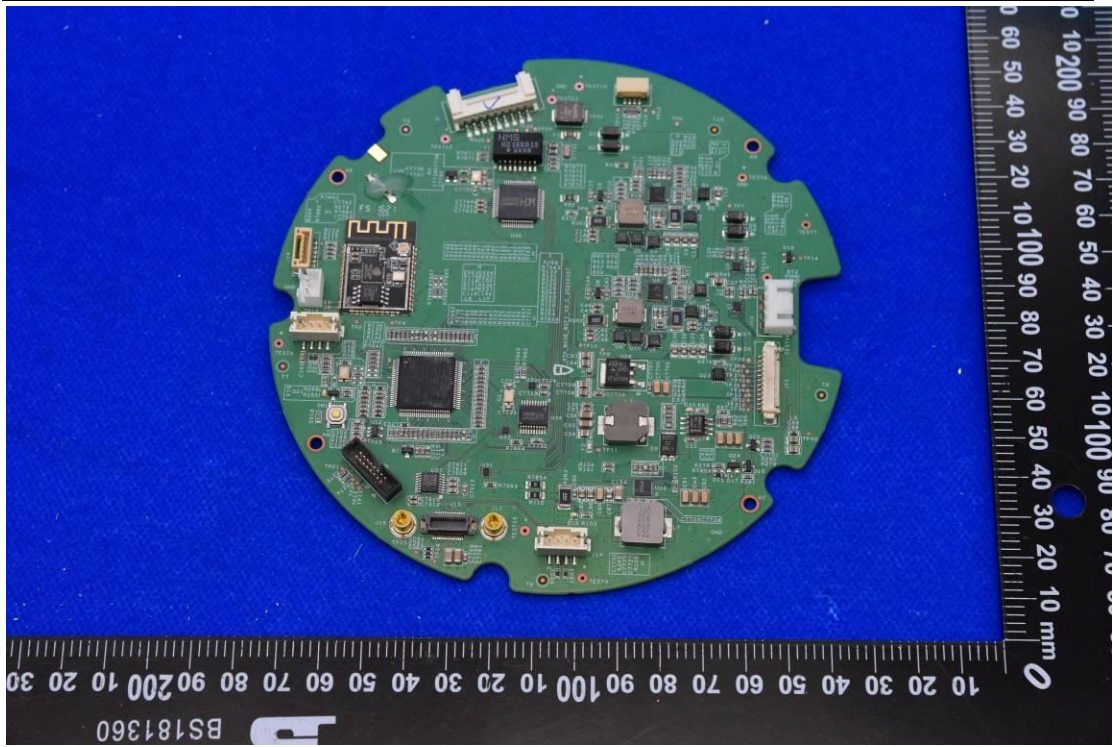

FCC ID: 2A2LL-FJ-RTKP9000A

## Internal Photos

### 1. EUT uncover view

## 2. Antenna view