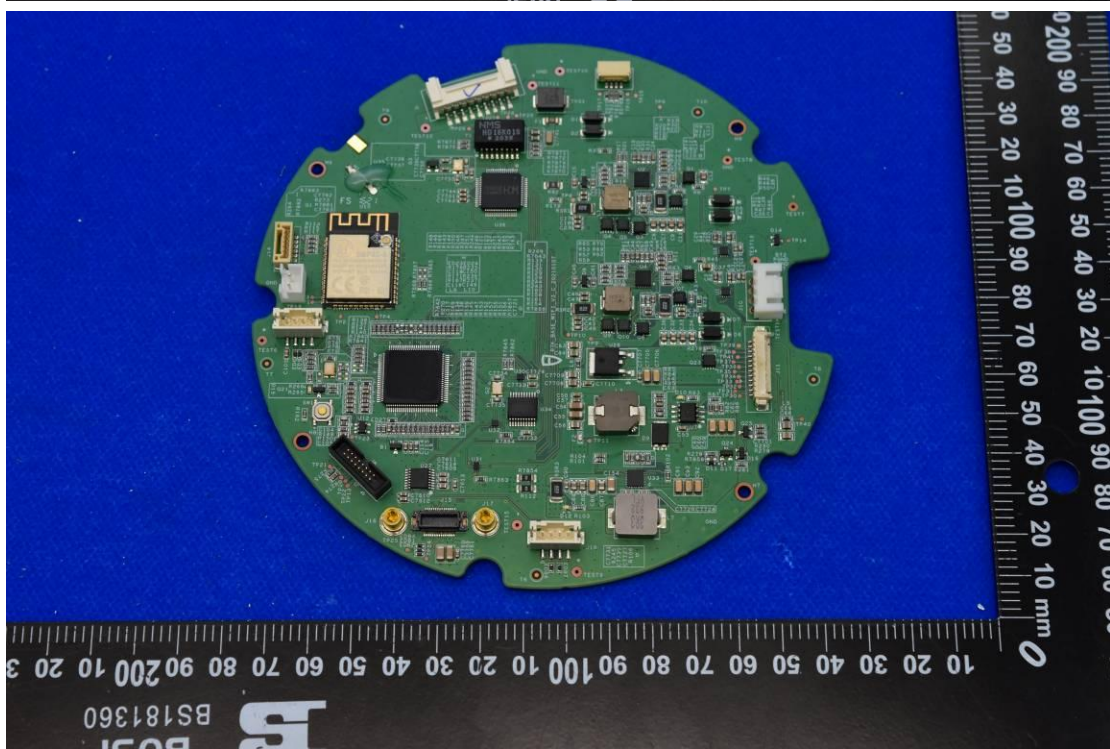

FCC ID: 2A2LL-FJ-RTKP9000A

## Internal Photos

### 1. EUT uncover view

## 2. Antenna view