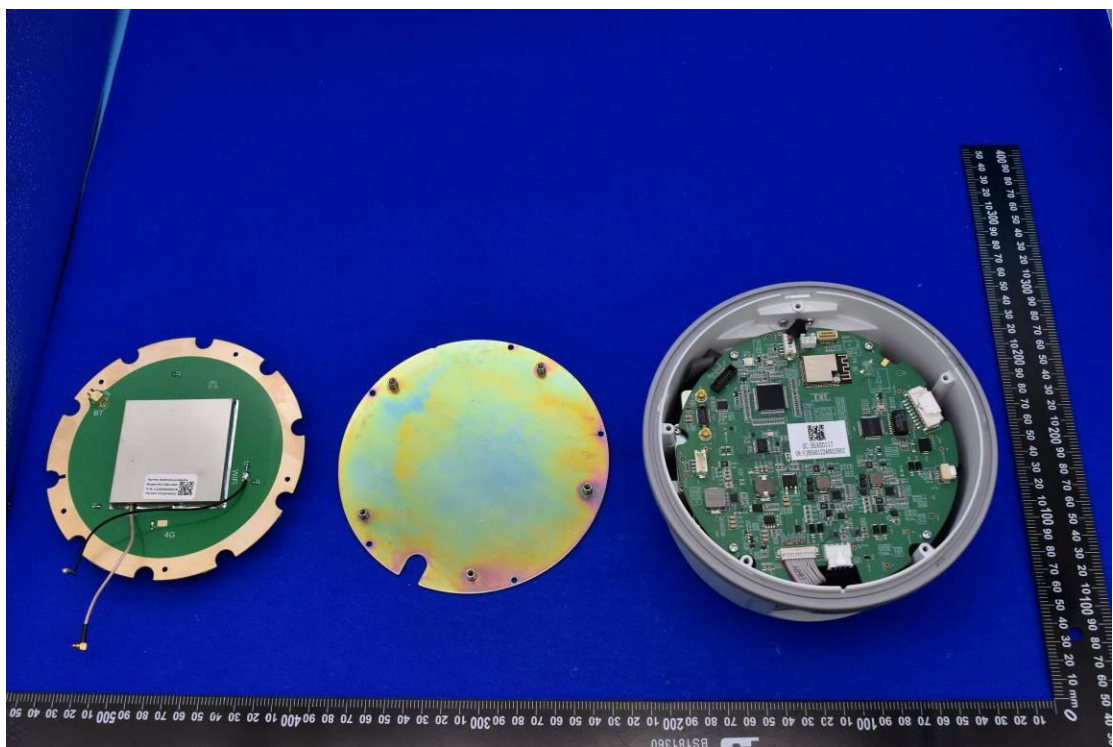

FCC ID: 2A2LL-FJ-RTKP9000A

## Internal Photos

## 2. Antenna view