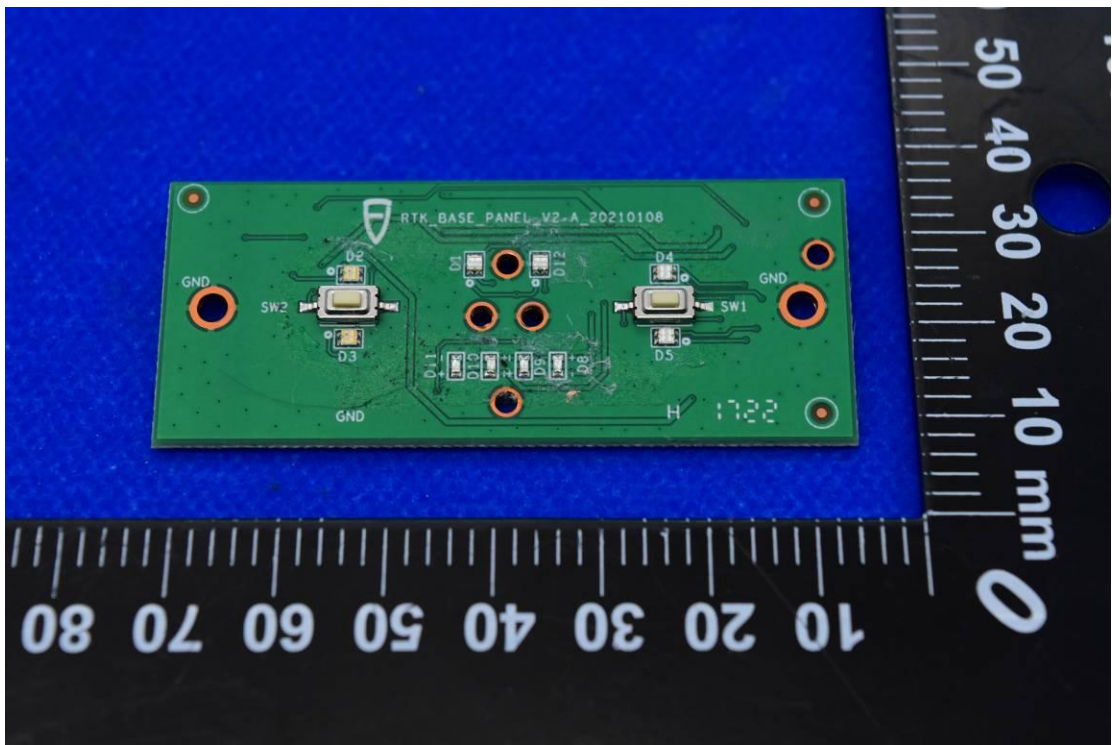

FCC ID: 2A2LL-FJ-RTKP9000A

## Internal Photos

### 1. EUT uncover view

## 2. Antenna view