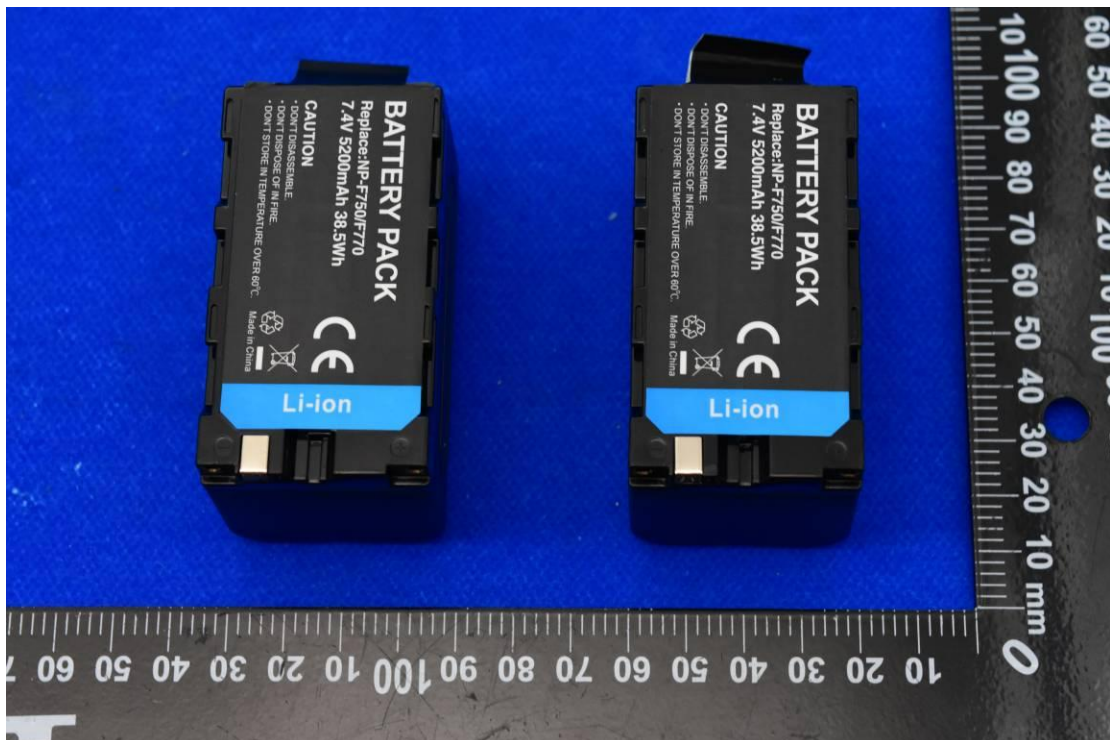

FCC ID: 2A2LL-FJ-RTKP9000A

Internal Photos

1. EUT uncover view