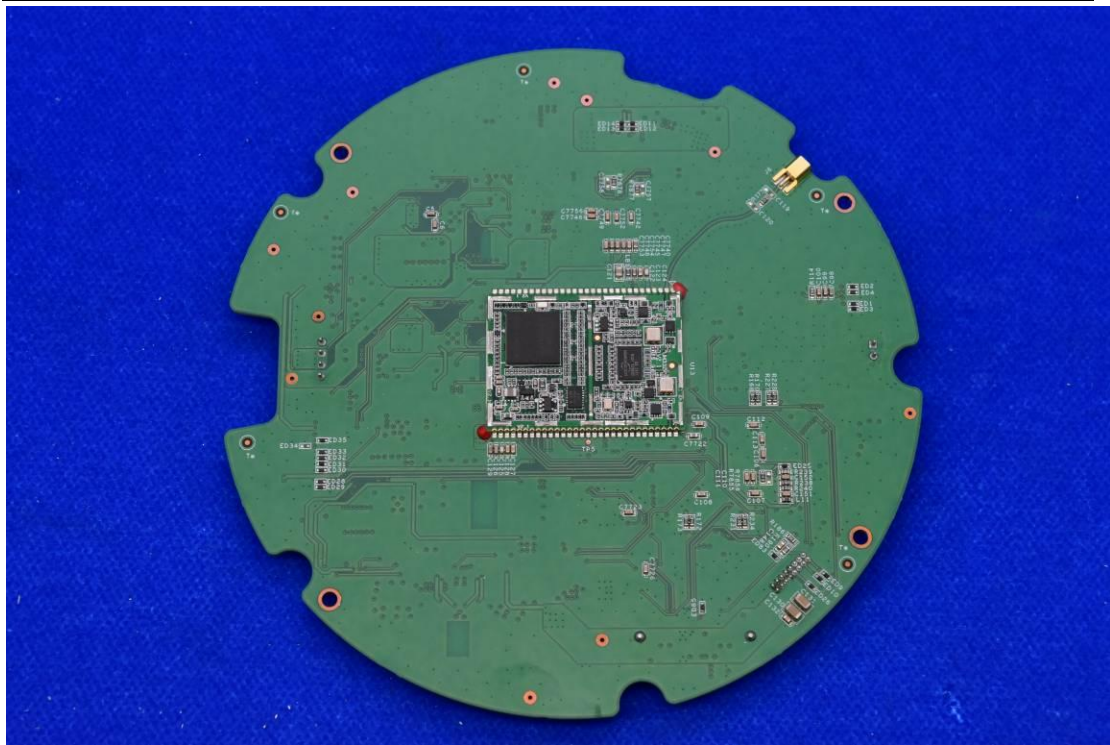

FCC ID: 2A2LL-FJ-RTKP9000A

## Internal Photos

### 1. EUT uncover view

## 2. Antenna view