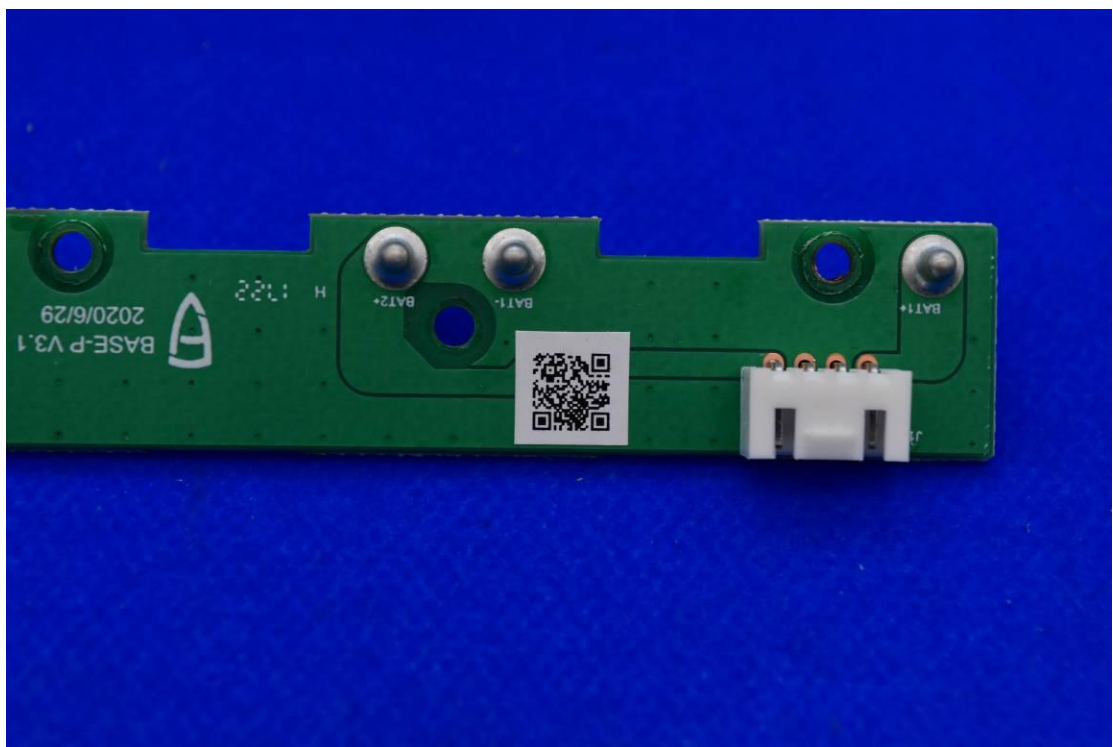

FCC ID: 2A2LL-FJ-RTKP9000A

## Internal Photos

### 1. EUT uncover view

## 2. Antenna view