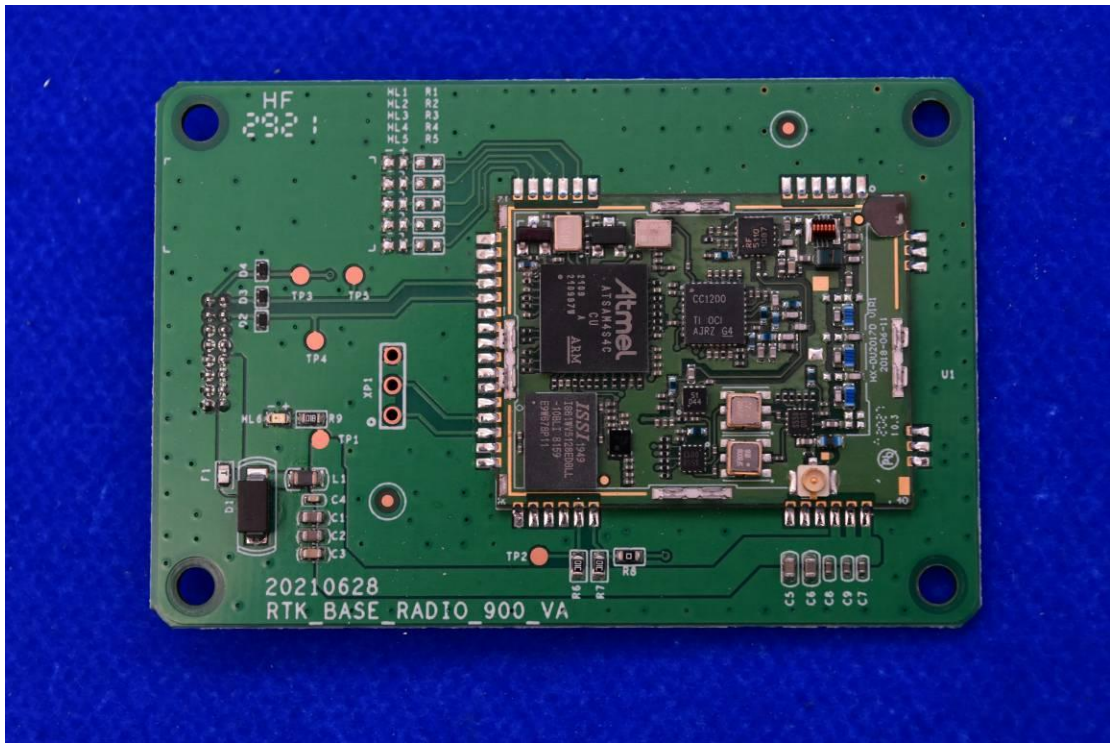

FCC ID: 2A2LL-FJ-RTKP9000A

## Internal Photos

### 1. EUT uncover view

## 2. Antenna view