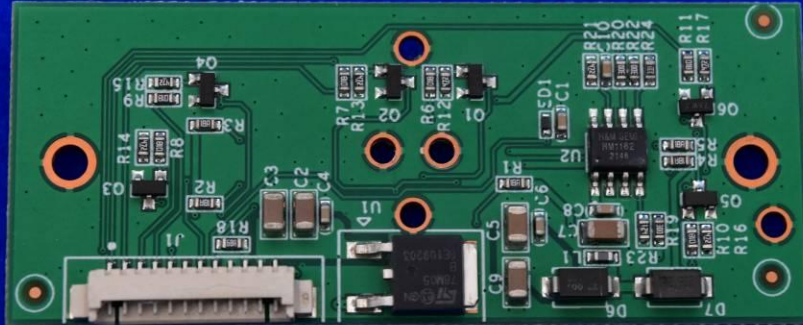

FCC ID: 2A2LL-FJ-RTKP9000A

## Internal Photos

### 1. EUT uncover view

## 2. Antenna view