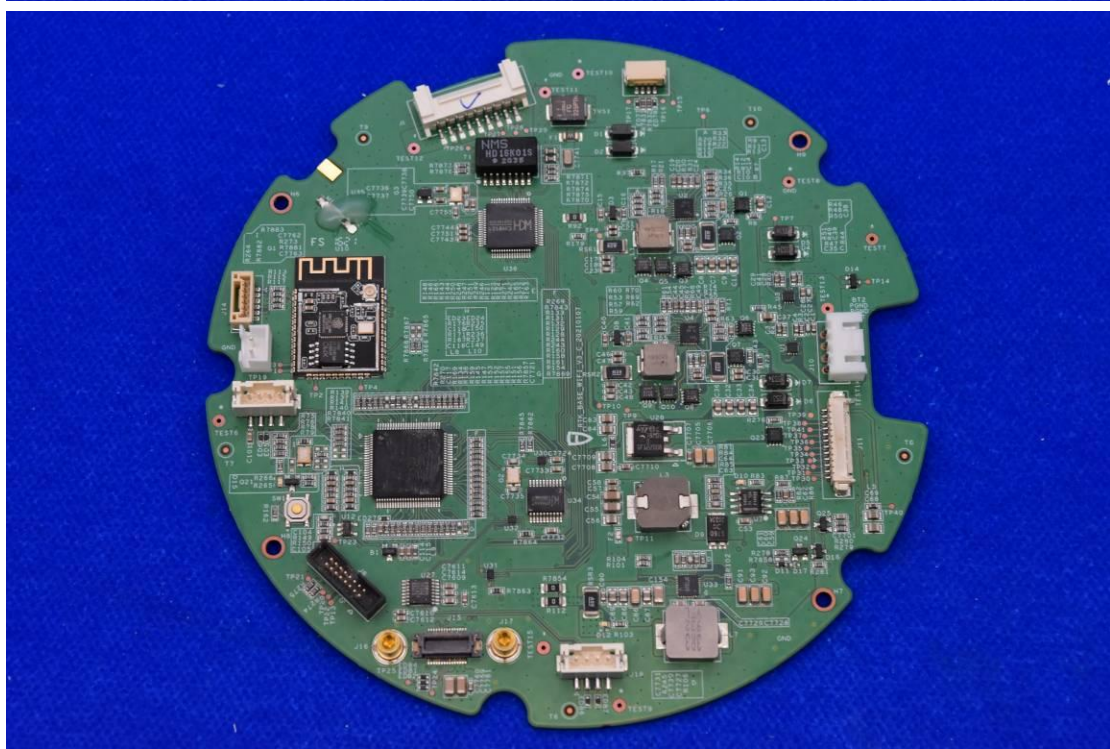

FCC ID: 2A2LL-FJ-RTKP9000A

## Internal Photos

### 1. EUT uncover view

## 2. Antenna view