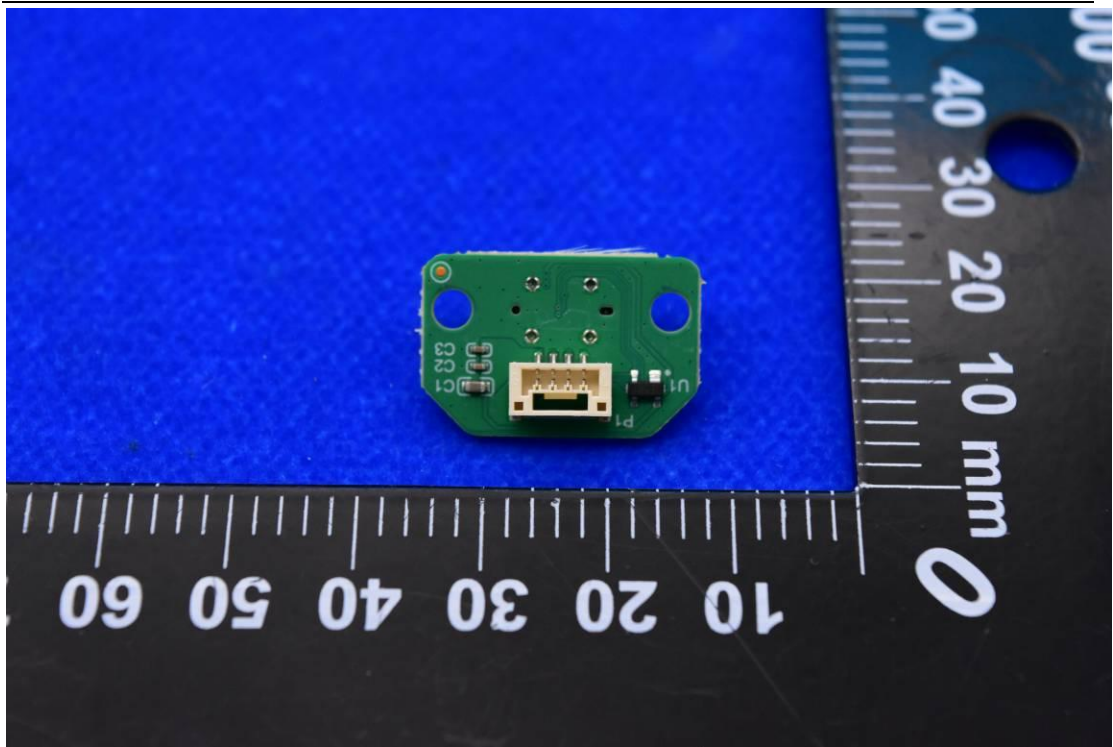

FCC ID: 2A2LL-FJ-RTKP9000A

## Internal Photos

### 1. EUT uncover view

## 2. Antenna view