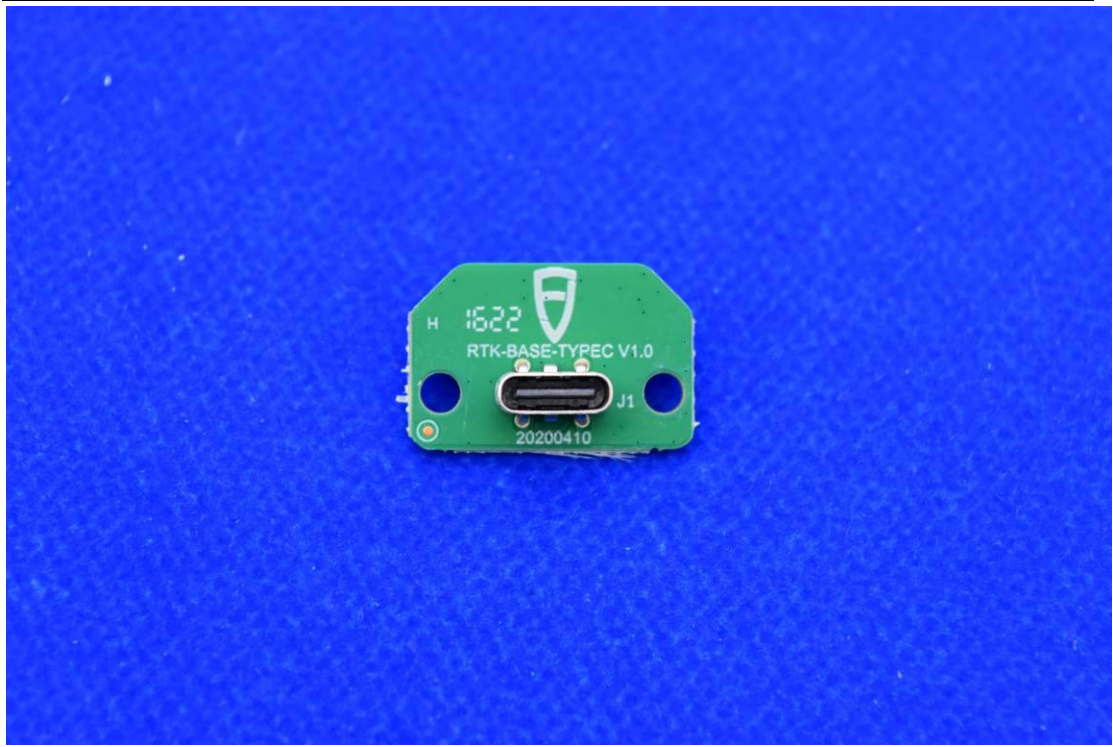

FCC ID: 2A2LL-FJ-RTKP9000A

## Internal Photos

### 1. EUT uncover view

## 2. Antenna view