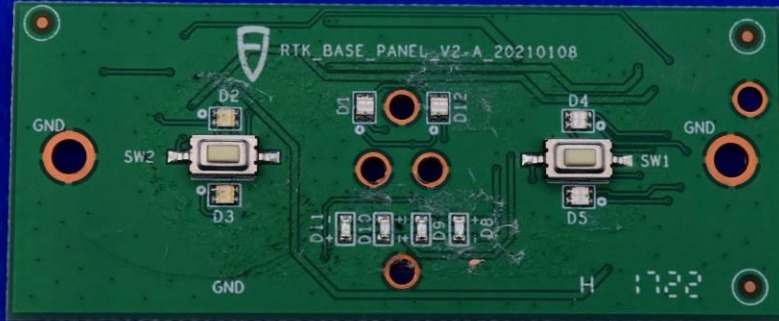

FCC ID: 2A2LL-FJ-RTKP9000A

## Internal Photos

### 1. EUT uncover view

## 2. Antenna view