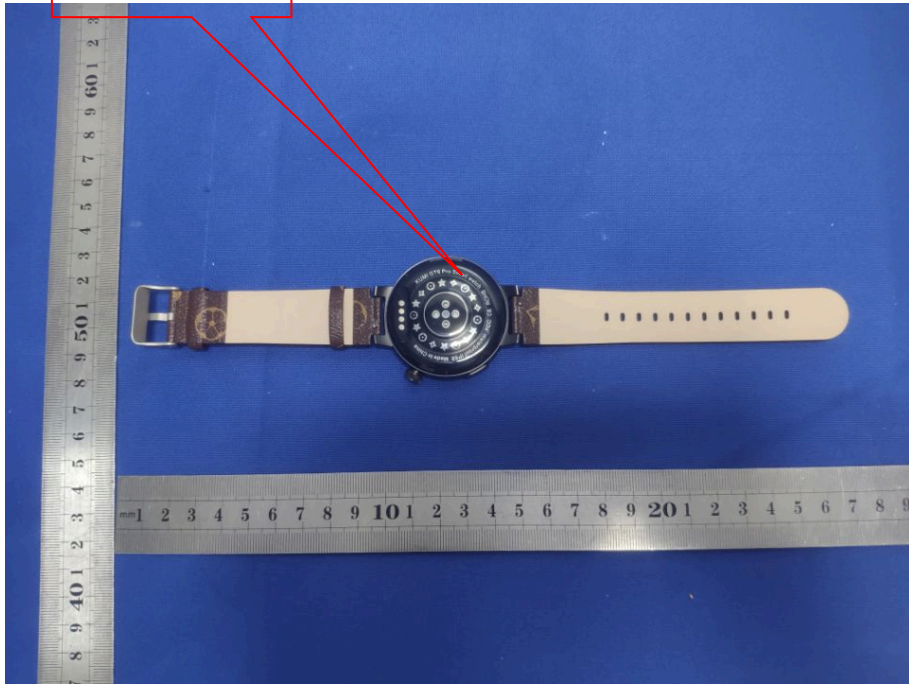

Label Location

Model: KUMI GT6 Pro

FCC ID: 2A2L4-GT6PRO