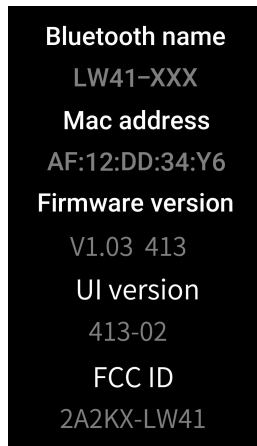

FCC E-label information

A. Images of the e-label screen are provided below:

B. Access to the required information on the e-label

Users are able to access the information in no more than three steps on a device's menu.