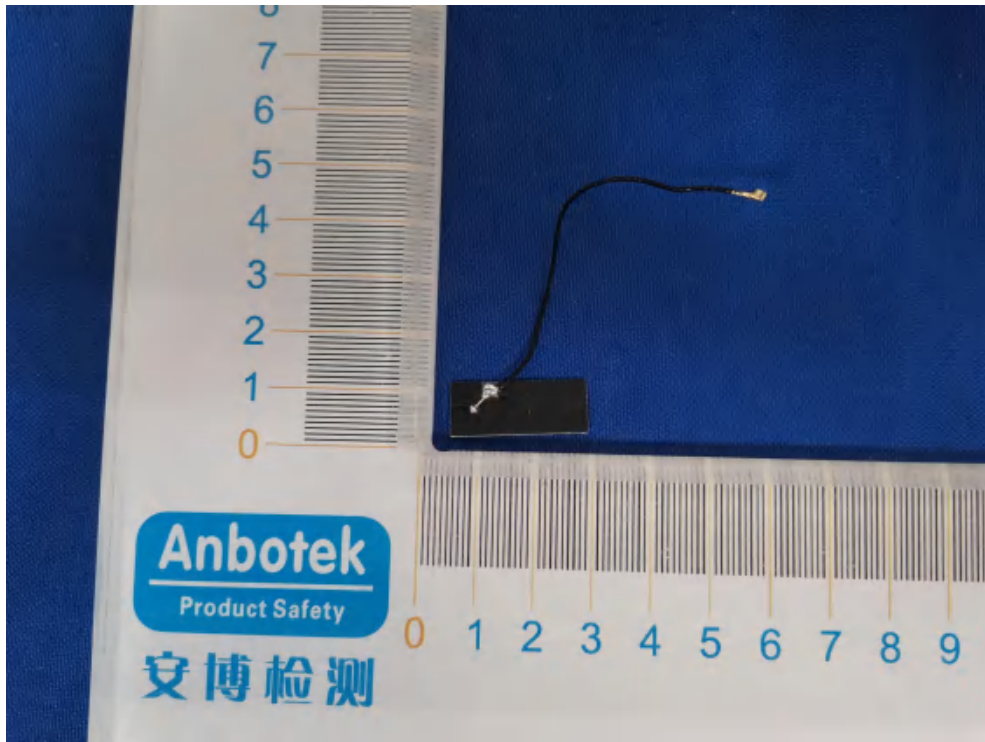

FCC ID: 2A2KW-H3

Wifi ANT

BT ANT