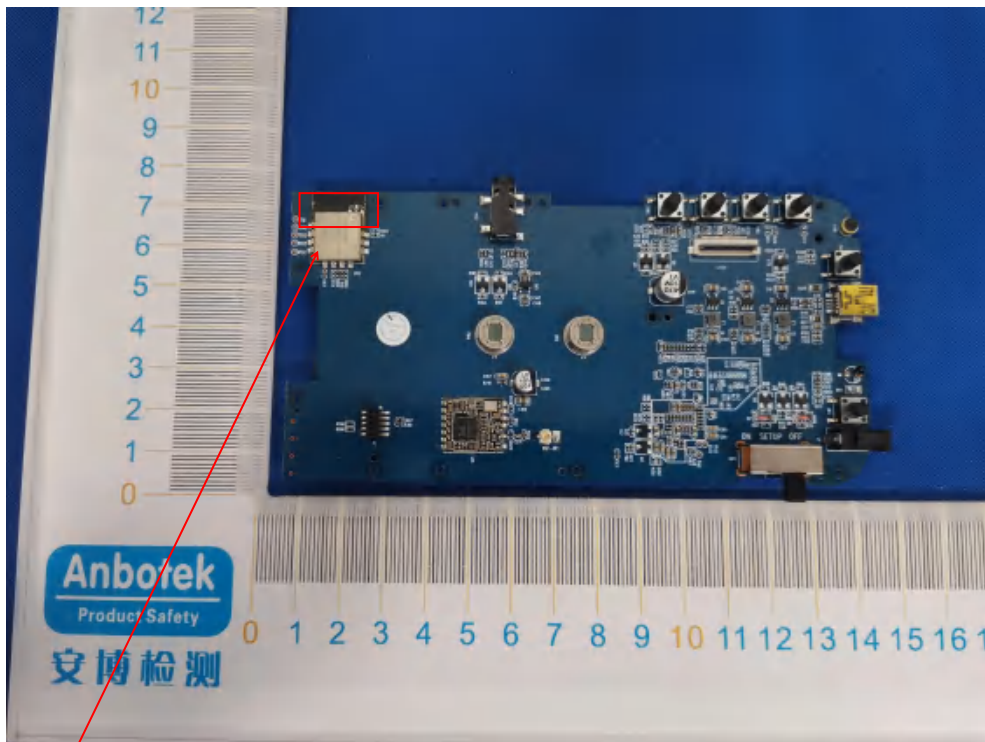

FCC ID: 2A2KW-H3

Wifi ANT

BT ANT