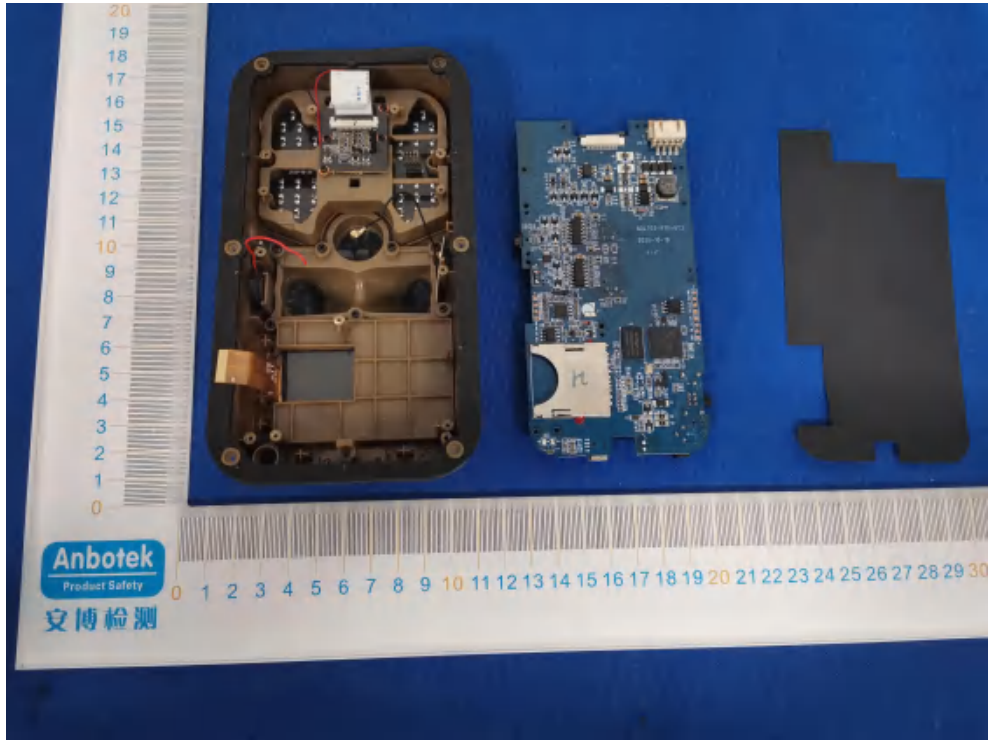

FCC ID: 2A2KW-H3

Wifi ANT

BT ANT