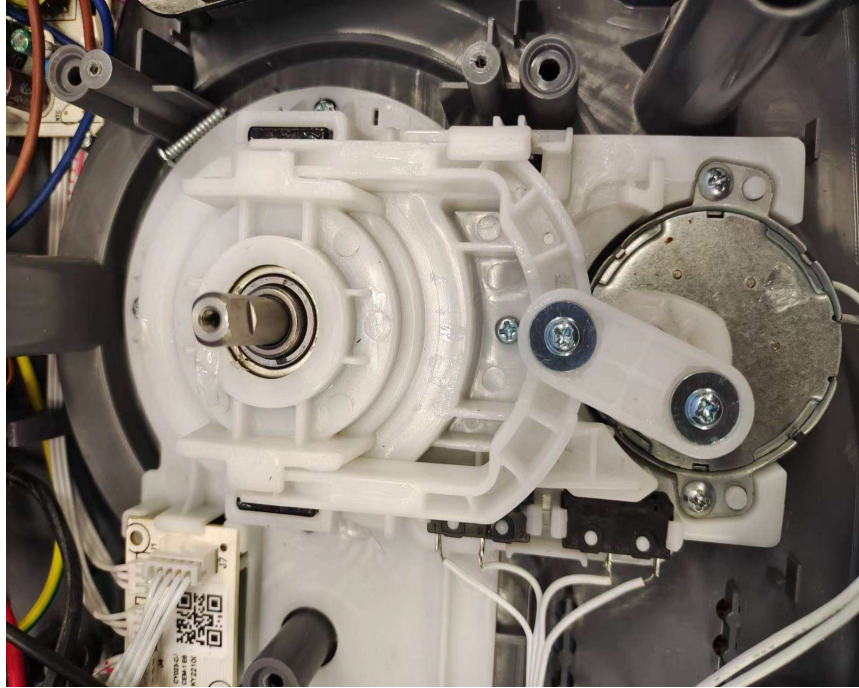

Internal Photos

Internal of K3113

Internal of K3118

Control PCB view for both models

Power PCB for both models

Motor view for both models

Cup view for both models
Cup 1

Cup 2

WiFi module Control PCB view for both models

Wi-Fi Module