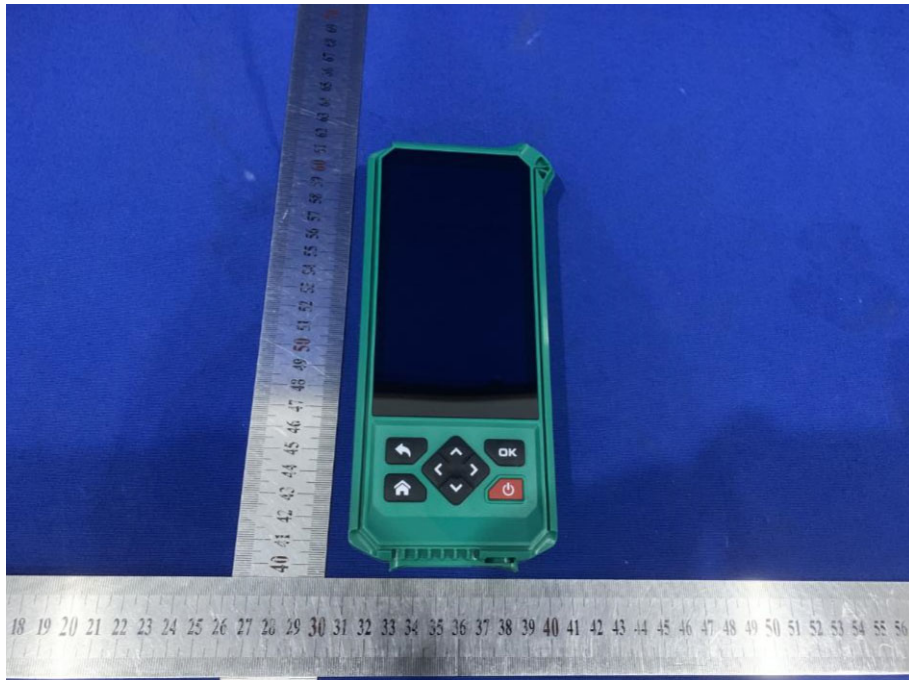

## 8 PHOTOGRAPHS OF EUT Constructional Details

Test model No.:HDT301

View of Product-1

View of Product-2

View of Product-3

View of Product-4

View of Product-5

View of Product-6