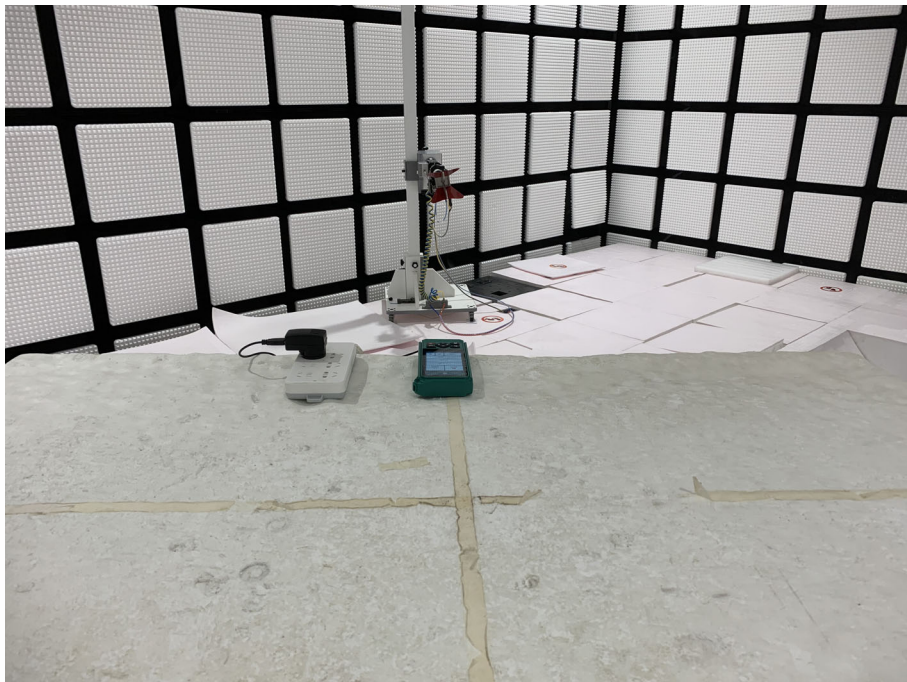

**PHOTOGRAPHS OF TEST SETUP**

Test Model No.: HDT301

**Radiated spurious emission Test Setup-1(Below 1GHz)**

**Radiated spurious emission Test Setup-2(Above 1GHz)**

**Radiated spurious emission Test Setup-3(Above 1GHz)  
There are absorbing materials under the ground.**

**AC Power Line Conducted Emission**