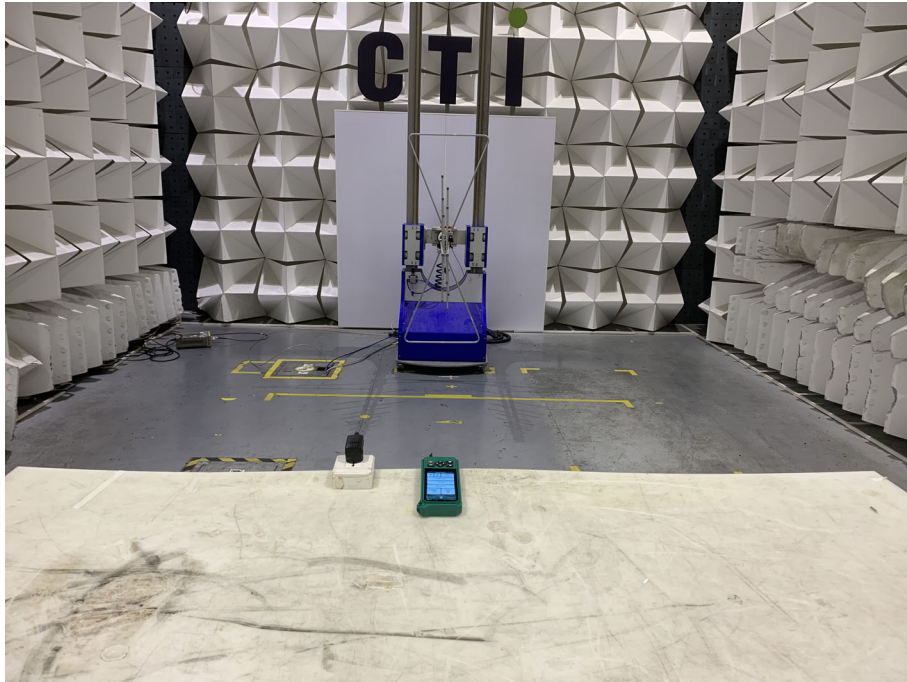

**PHOTOGRAPHS OF TEST SETUP**

Test Model No.: HDT301

**Radiated spurious emission Test Setup-1(Below 1GHz)**

**Radiated spurious emission Test Setup-2(Above 1GHz)**

**Radiated spurious emission Test Setup-3(Above 1GHz)  
There are absorbing materials under the ground.**

**AC Power Line Conducted Emission**