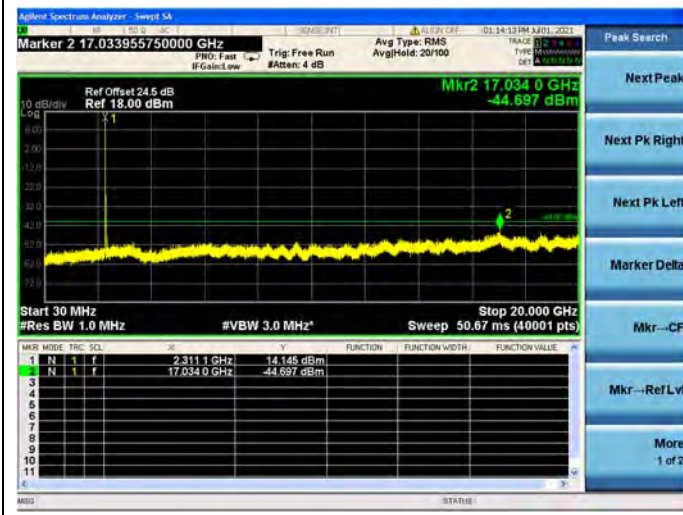

Band 40 / Block A / 5MHz / High CH / 16QAM