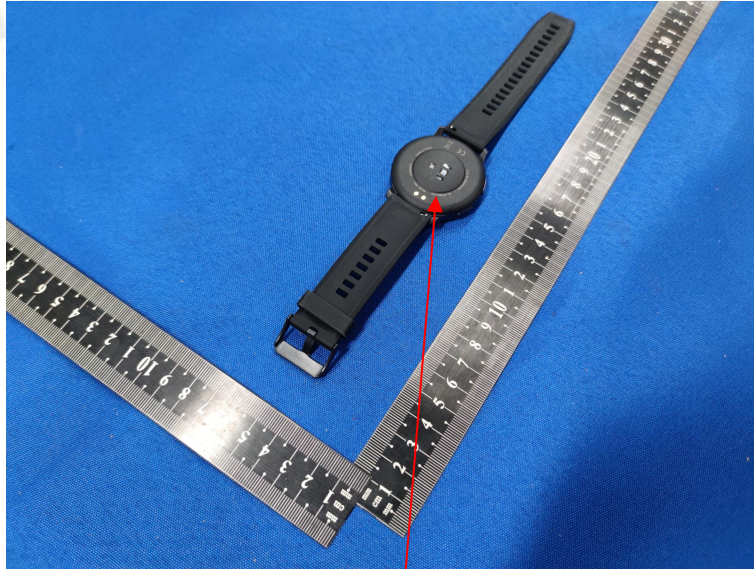

FCC-ID Label Information

1. Label location:

Smart Watch

Model: IW4

FCC ID: 2A2KHIW4