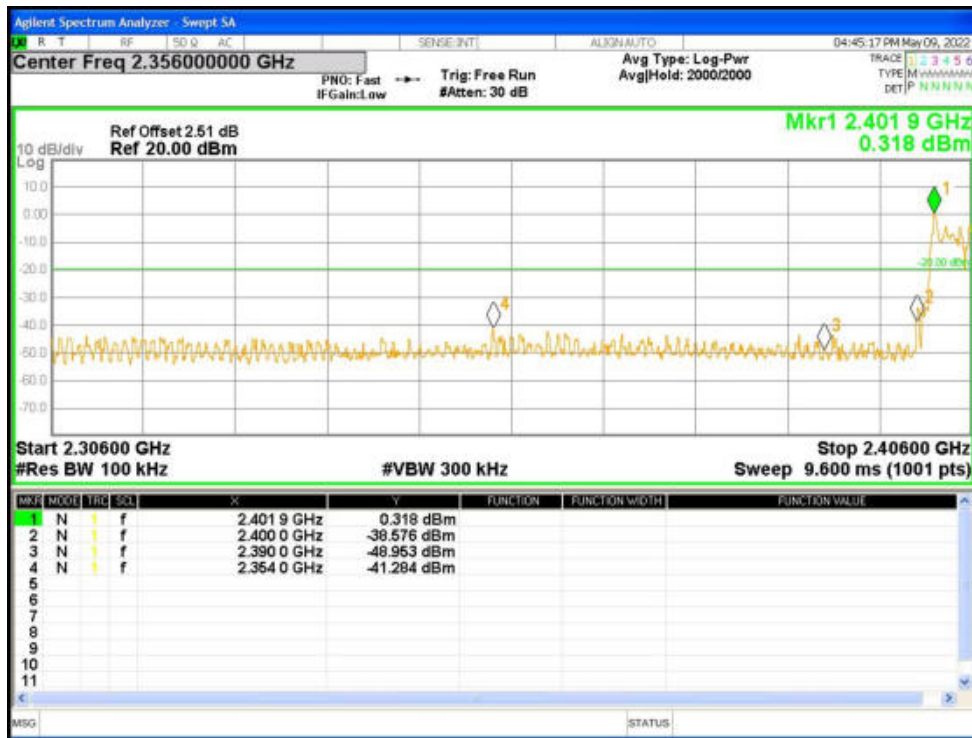

Band Edge(Hopping) NVNT 1-DH1 2480MHz Ant1 Hopping Ref

Band Edge(Hopping) NVNT 1-DH1 2480MHz Ant1 Hopping Emission

Band Edge(Hopping) NVNT 2-DH1 2402MHz Ant1 Hopping Ref

Band Edge(Hopping) NVNT 2-DH1 2402MHz Ant1 Hopping Emission

Band Edge(Hopping) NVNT 2-DH1 2480MHz Ant1 Hopping Ref

Band Edge(Hopping) NVNT 2-DH1 2480MHz Ant1 Hopping Emission

Band Edge(Hopping) NVNT 3-DH1 2402MHz Ant1 Hopping Ref

Band Edge(Hopping) NVNT 3-DH1 2402MHz Ant1 Hopping Emission