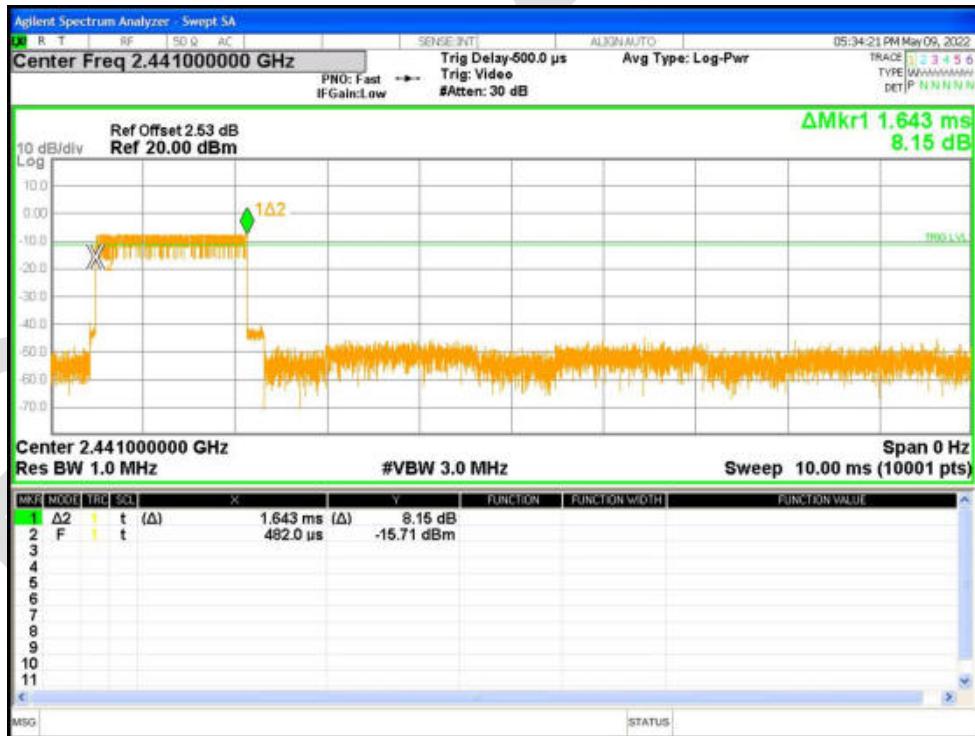

Hopping No. NVNT 1-DH1 2441MHz Ant1

Hopping No. NVNT 2-DH1 2441MHz Ant1

Hopping No. NVNT 3-DH1 2441MHz Ant1

Dwell Time

Condition	Mode	Frequency (MHz)	Antenna	Pulse Time (ms)	Total Dwell Time (ms)	Burst Count	Period Time (ms)	Limit (ms)	Verdict
NVNT	1-DH1	2441	Ant1	0.364	116.116	319	31600	400	Pass
NVNT	1-DH3	2441	Ant1	1.643	262.880	160	31600	400	Pass
NVNT	1-DH5	2441	Ant1	2.891	283.318	98	31600	400	Pass

Dwell NVNT 1-DH1 2441MHz Ant1 One Burst

Dwell NVNT 1-DH1 2441MHz Ant1 Accumulated

Dwell NVNT 1-DH3 2441MHz Ant1 One Burst

Dwell NVNT 1-DH3 2441MHz Ant1 Accumulated

Dwell NVNT 1-DH5 2441MHz Ant1 One Burst

Dwell NVNT 1-DH5 2441MHz Ant1 Accumulated