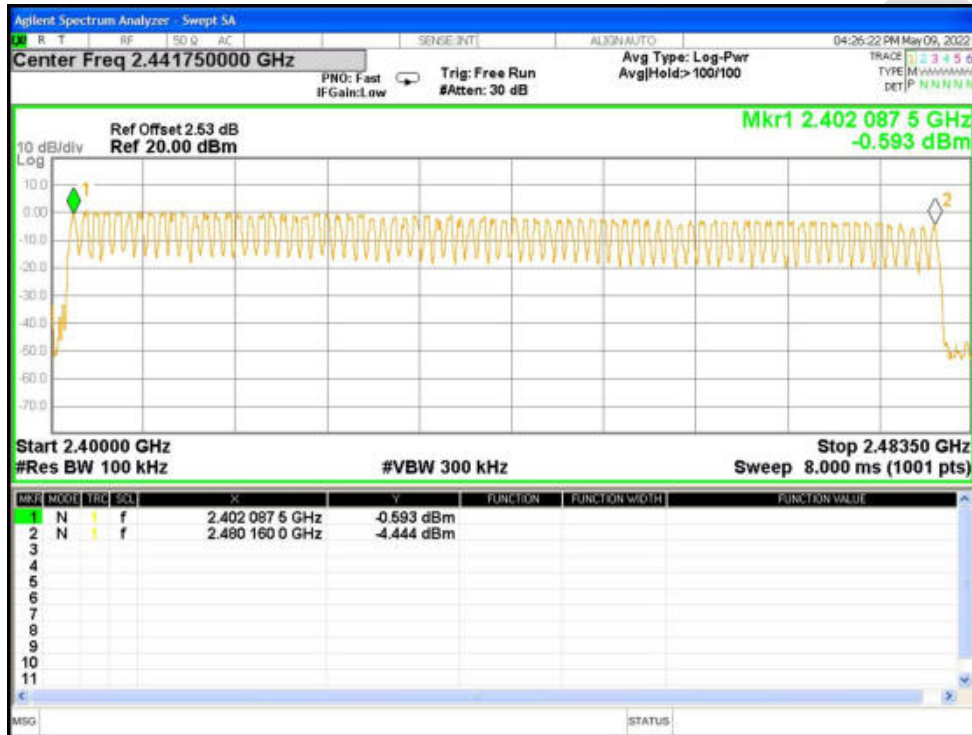

Hopping No. NVNT 1-DH1 2441MHz Ant1

Hopping No. NVNT 2-DH1 2441MHz Ant1

Hopping No. NVNT 3-DH1 2441MHz Ant1

Dwell Time

Condition	Mode	Frequency (MHz)	Antenna	Pulse Time (ms)	Total Dwell Time (ms)	Burst Count	Period Time (ms)	Limit (ms)	Verdict
NVNT	1-DH1	2441	Ant1	0.364	116.116	319	31600	400	Pass
NVNT	1-DH3	2441	Ant1	1.643	262.880	160	31600	400	Pass
NVNT	1-DH5	2441	Ant1	2.891	283.318	98	31600	400	Pass