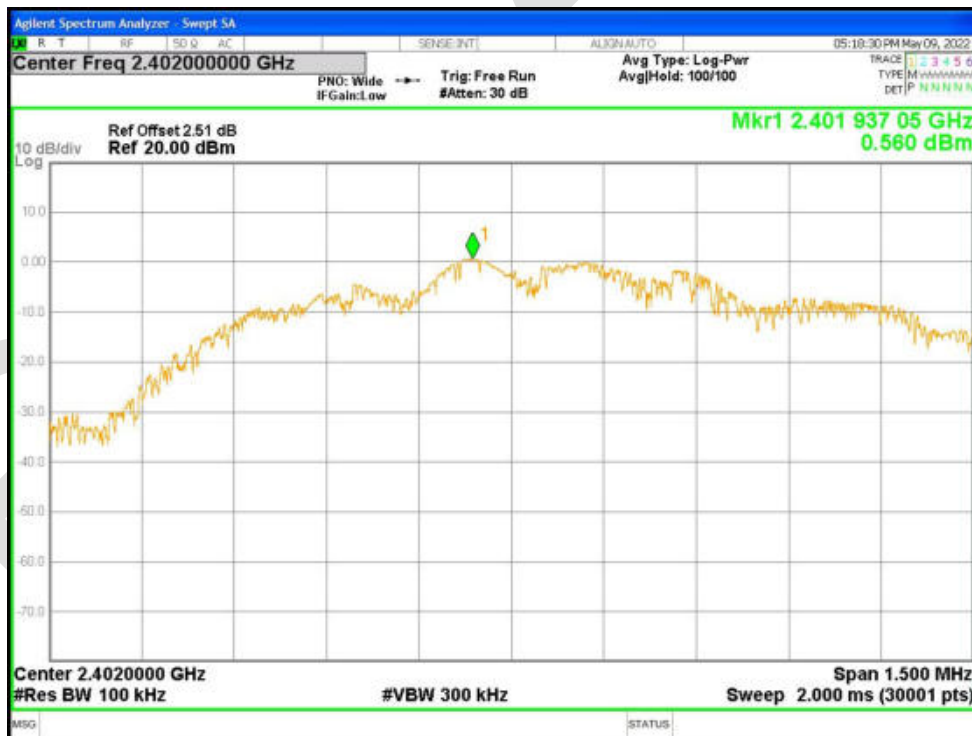

Tx. Spurious NVNT 1-DH1 2480MHz Ant1 Emission

Tx. Spurious NVNT 2-DH1 2402MHz Ant1 Ref

Tx. Spurious NVNT 2-DH1 2402MHz Ant1 Emission

Tx. Spurious NVNT 2-DH1 2441MHz Ant1 Ref

Tx. Spurious NVNT 2-DH1 2441MHz Ant1 Emission

Tx. Spurious NVNT 2-DH1 2480MHz Ant1 Ref

Tx. Spurious NVNT 2-DH1 2480MHz Ant1 Emission

Tx. Spurious NVNT 3-DH1 2402MHz Ant1 Ref

Tx. Spurious NVNT 3-DH1 2402MHz Ant1 Emission

Tx. Spurious NVNT 3-DH1 2441MHz Ant1 Ref