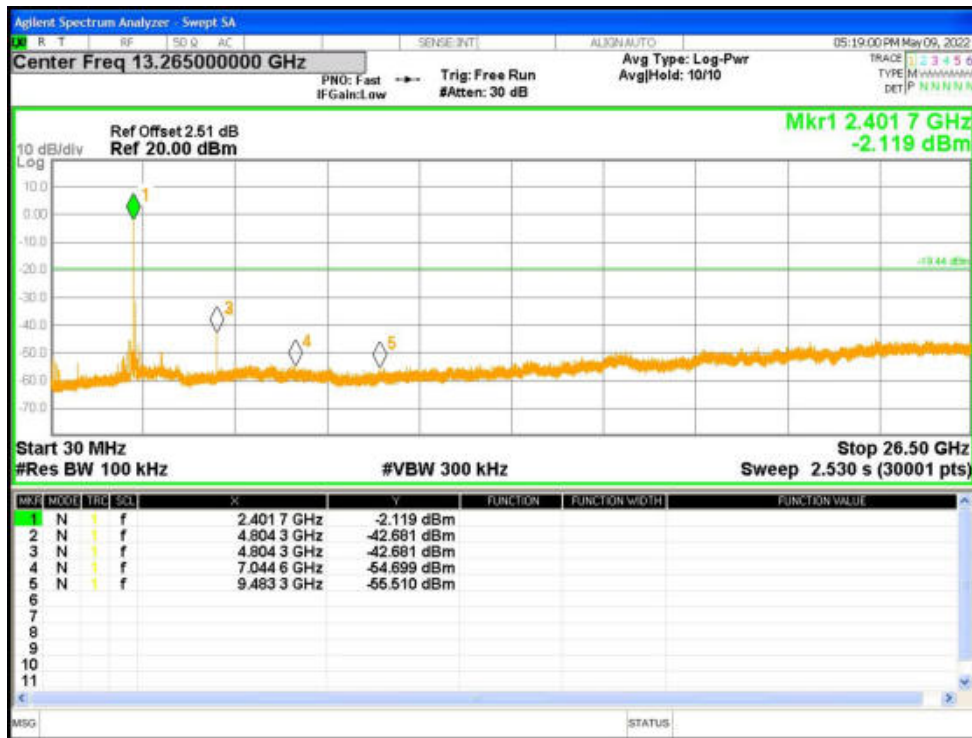

Tx. Spurious NVNT 2-DH1 2480MHz Ant1 Ref

Tx. Spurious NVNT 2-DH1 2480MHz Ant1 Emission

Tx. Spurious NVNT 3-DH1 2402MHz Ant1 Ref

Tx. Spurious NVNT 3-DH1 2402MHz Ant1 Emission

Tx. Spurious NVNT 3-DH1 2441MHz Ant1 Ref

Tx. Spurious NVNT 3-DH1 2441MHz Ant1 Emission

Tx. Spurious NVNT 3-DH1 2480MHz Ant1 Ref

Tx. Spurious NVNT 3-DH1 2480MHz Ant1 Emission

BlueE

Carrier Frequencies Separation

Condition	Mode	Antenna	Hopping Freq1 (MHz)	Hopping Freq2 (MHz)	HFS (MHz)	Limit (MHz)	Verdict
NVNT	1-DH1	Ant1	2441.1115	2442.1315	1.020	1.011	Pass
NVNT	2-DH1	Ant1	2441.131	2442.109	0.978	0.025	Pass
NVNT	3-DH1	Ant1	2441.098	2442.1465	1.0485	0.833	Pass