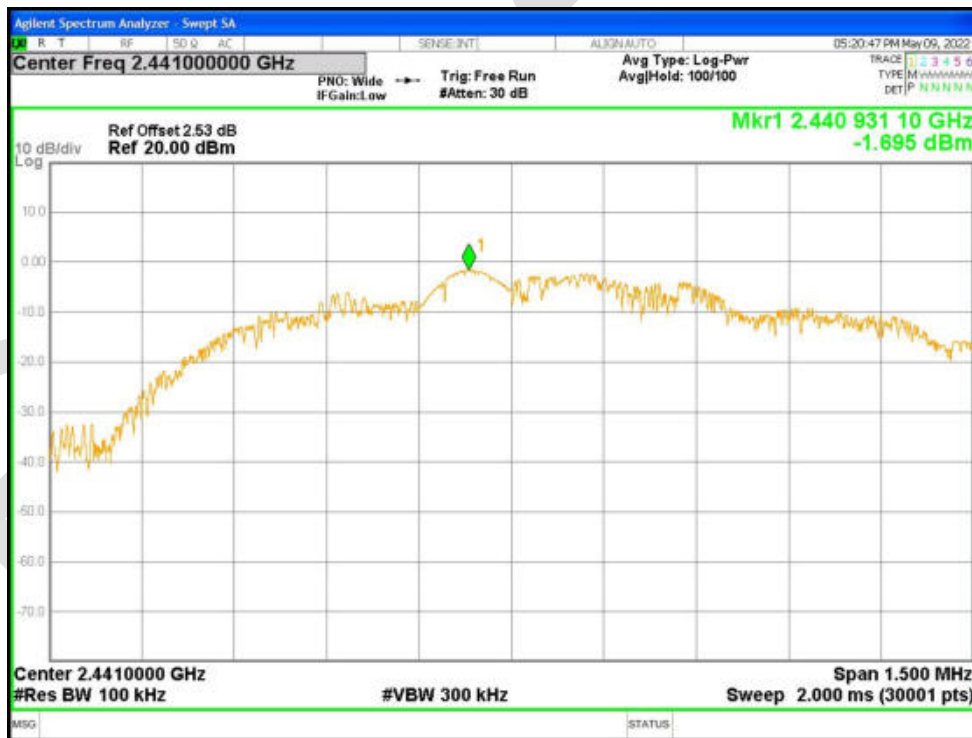

Tx. Spurious NVNT 2-DH1 2480MHz Ant1 Ref

Tx. Spurious NVNT 2-DH1 2480MHz Ant1 Emission

Tx. Spurious NVNT 3-DH1 2402MHz Ant1 Ref

Tx. Spurious NVNT 3-DH1 2402MHz Ant1 Emission

Tx. Spurious NVNT 3-DH1 2441MHz Ant1 Ref