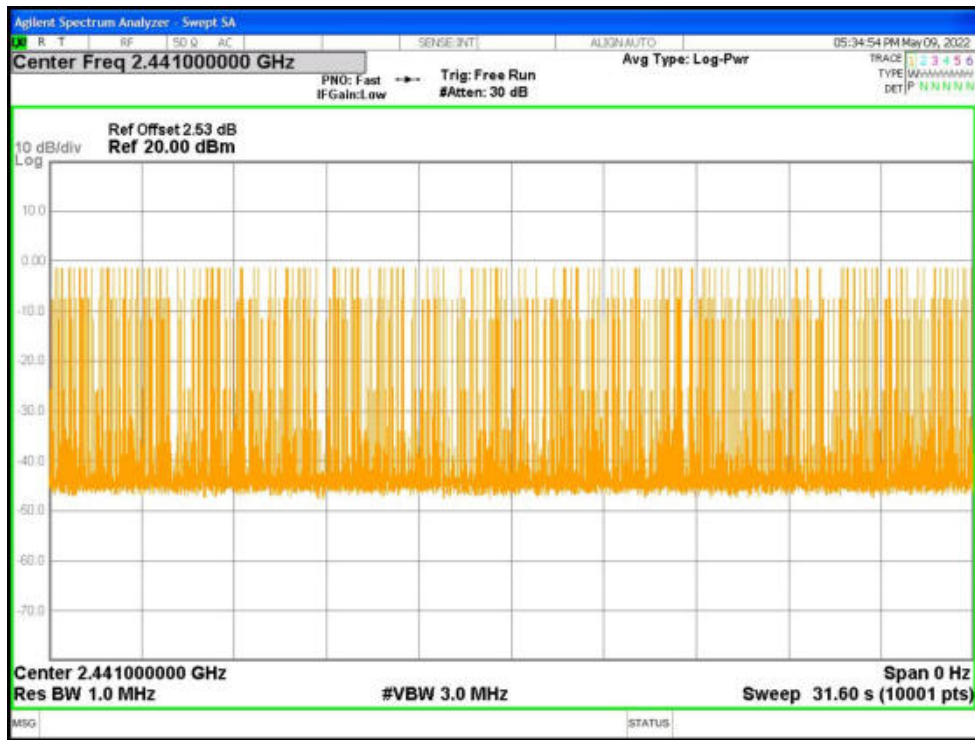

Dwell NVNT 1-DH1 2441MHz Ant1 One Burst

Dwell NVNT 1-DH1 2441MHz Ant1 Accumulated

Dwell NVNT 1-DH3 2441MHz Ant1 One Burst

Dwell NVNT 1-DH3 2441MHz Ant1 Accumulated

Dwell NVNT 1-DH5 2441MHz Ant1 One Burst

Dwell NVNT 1-DH5 2441MHz Ant1 Accumulated