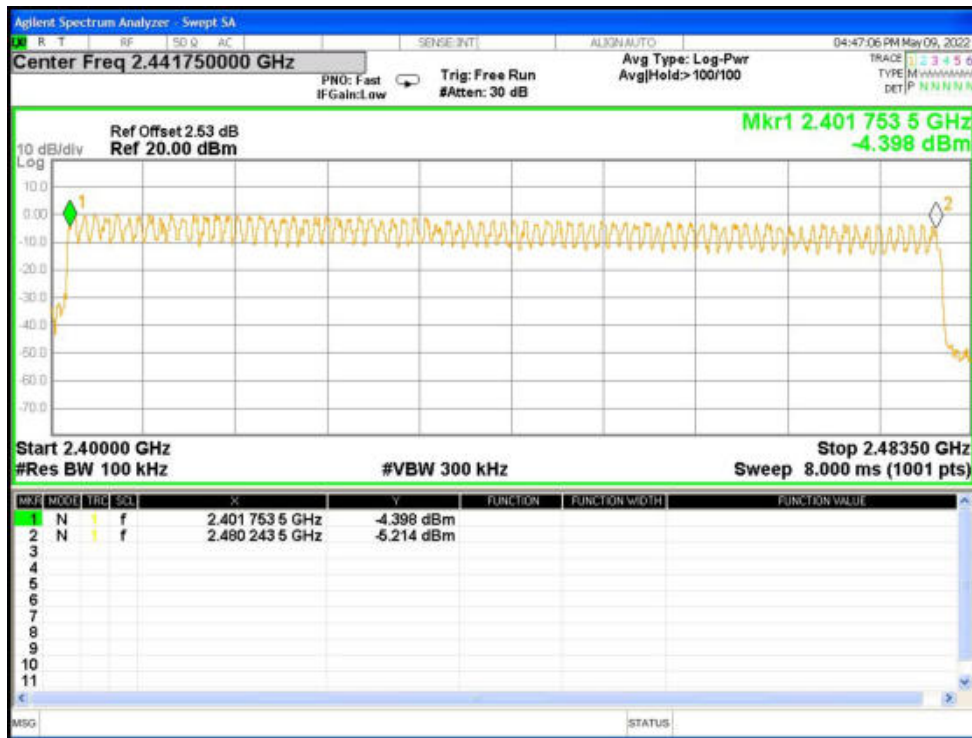

Hopping No. NVNT 1-DH1 2441MHz Ant1

Hopping No. NVNT 2-DH1 2441MHz Ant1

Hopping No. NVNT 3-DH1 2441MHz Ant1

Dwell Time

Condition	Mode	Frequency (MHz)	Antenna	Pulse Time (ms)	Total Dwell Time (ms)	Burst Count	Period Time (ms)	Limit (ms)	Verdict
NVNT	1-DH1	2441	Ant1	0.364	116.116	319	31600	400	Pass
NVNT	1-DH3	2441	Ant1	1.643	262.880	160	31600	400	Pass
NVNT	1-DH5	2441	Ant1	2.891	283.318	98	31600	400	Pass