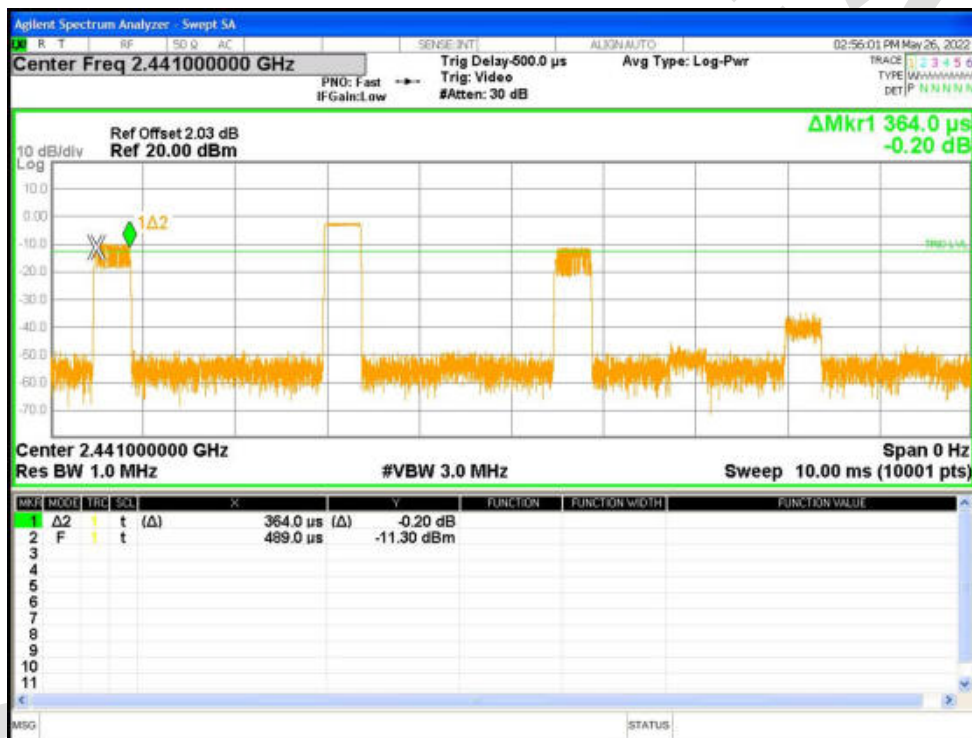

Dwell Time

Condition	Mode	Frequency (MHz)	Antenna	Pulse Time (ms)	Total Dwell Time (ms)	Burst Count	Period Time (ms)	Limit (ms)	Verdict
NVNT	1-DH1	2441	Ant1	0.364	116.116	319	31600	400	Pass
NVNT	1-DH3	2441	Ant1	1.643	262.880	160	31600	400	Pass
NVNT	1-DH5	2441	Ant1	2.891	283.318	98	31600	400	Pass

Dwell NVNT 1-DH1 2441MHz Ant1 One Burst