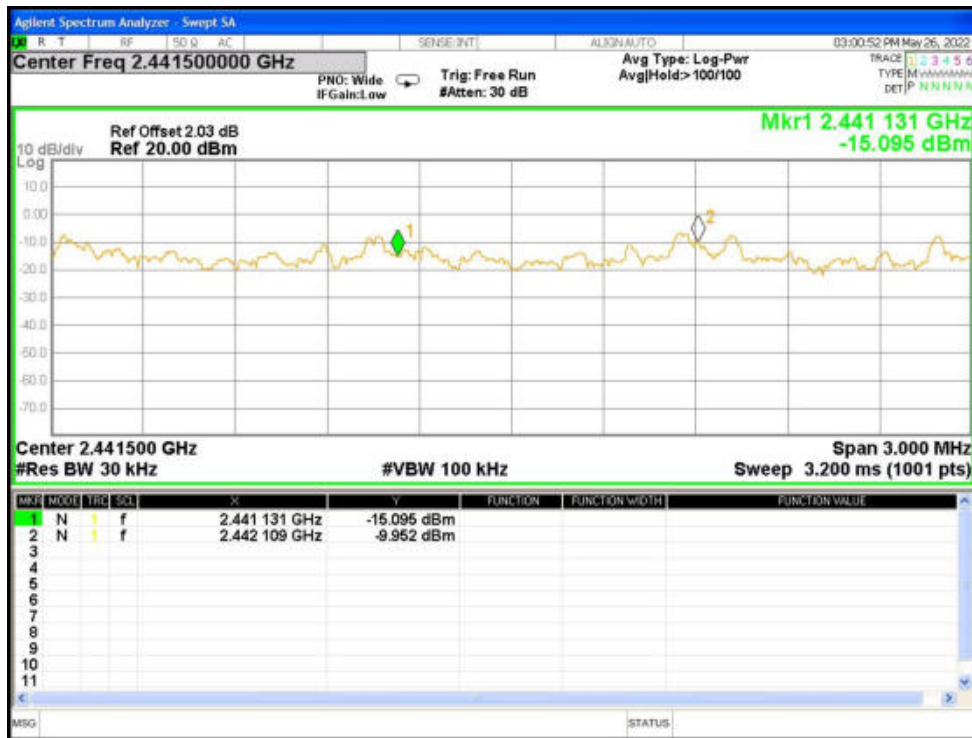

CFS NVNT 2-DH1 2441MHz Ant1