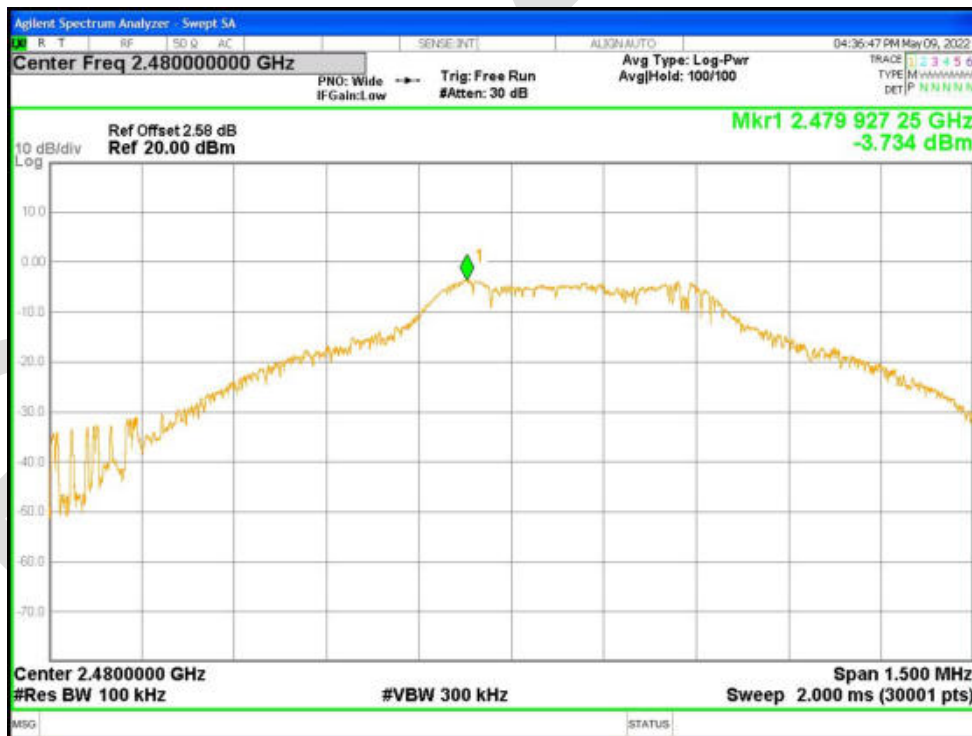

Tx. Spurious NVNT 1-DH1 2402MHz Ant1 Ref

Tx. Spurious NVNT 1-DH1 2402MHz Ant1 Emission

Tx. Spurious NVNT 1-DH1 2441MHz Ant1 Ref

Tx. Spurious NVNT 1-DH1 2441MHz Ant1 Emission

Tx. Spurious NVNT 1-DH1 2480MHz Ant1 Ref

Tx. Spurious NVNT 1-DH1 2480MHz Ant1 Emission

Tx. Spurious NVNT 2-DH1 2402MHz Ant1 Ref

Tx. Spurious NVNT 2-DH1 2402MHz Ant1 Emission

Tx. Spurious NVNT 2-DH1 2441MHz Ant1 Ref

Tx. Spurious NVNT 2-DH1 2441MHz Ant1 Emission