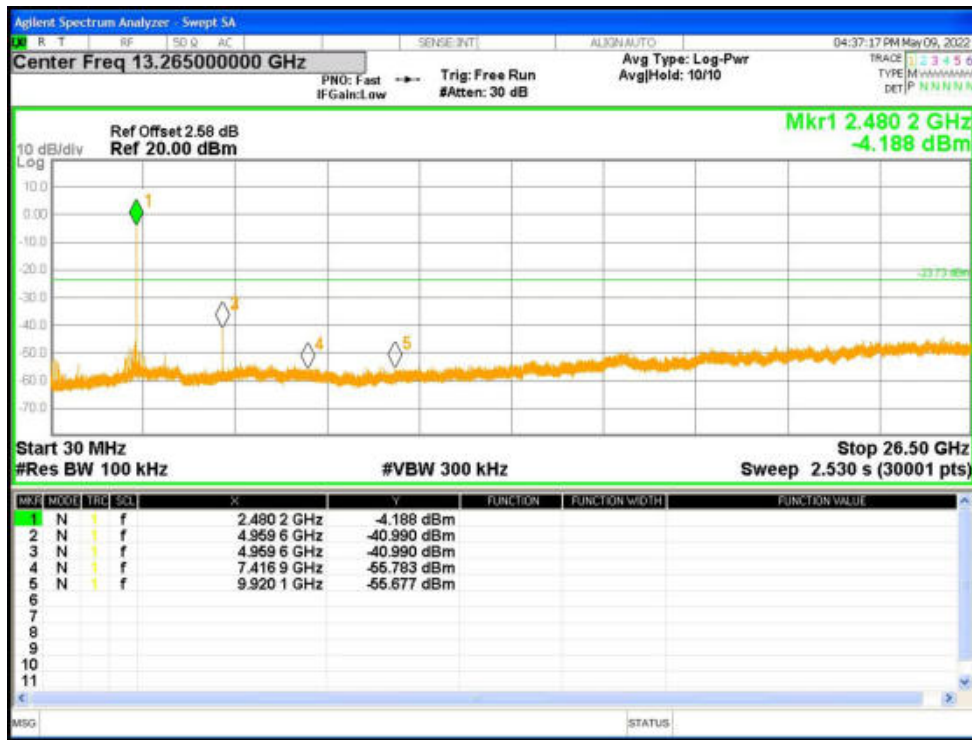

Tx. Spurious NVNT 1-DH1 2402MHz Ant1 Ref

Tx. Spurious NVNT 1-DH1 2402MHz Ant1 Emission

Tx. Spurious NVNT 1-DH1 2441MHz Ant1 Ref

Tx. Spurious NVNT 1-DH1 2441MHz Ant1 Emission

Tx. Spurious NVNT 1-DH1 2480MHz Ant1 Ref

Tx. Spurious NVNT 1-DH1 2480MHz Ant1 Emission

Tx. Spurious NVNT 2-DH1 2402MHz Ant1 Ref

Tx. Spurious NVNT 2-DH1 2402MHz Ant1 Emission

Tx. Spurious NVNT 2-DH1 2441MHz Ant1 Ref

Tx. Spurious NVNT 2-DH1 2441MHz Ant1 Emission