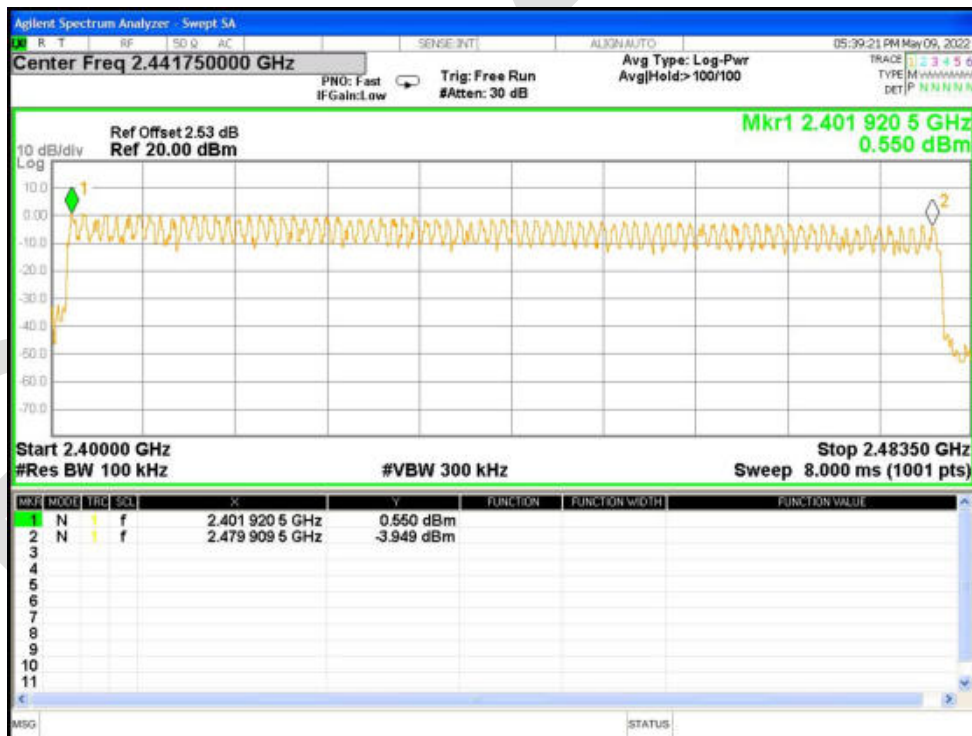

Hopping No. NVNT 1-DH1 2441MHz Ant1

Hopping No. NVNT 2-DH1 2441MHz Ant1

Hopping No. NVNT 3-DH1 2441MHz Ant1

Dwell Time

Condition	Mode	Frequency (MHz)	Antenna	Pulse Time (ms)	Total Dwell Time (ms)	Burst Count	Period Time (ms)	Limit (ms)	Verdict
NVNT	1-DH1	2441	Ant1	0.364	116.116	319	31600	400	Pass
NVNT	1-DH3	2441	Ant1	1.643	262.880	160	31600	400	Pass
NVNT	1-DH5	2441	Ant1	2.891	283.318	98	31600	400	Pass