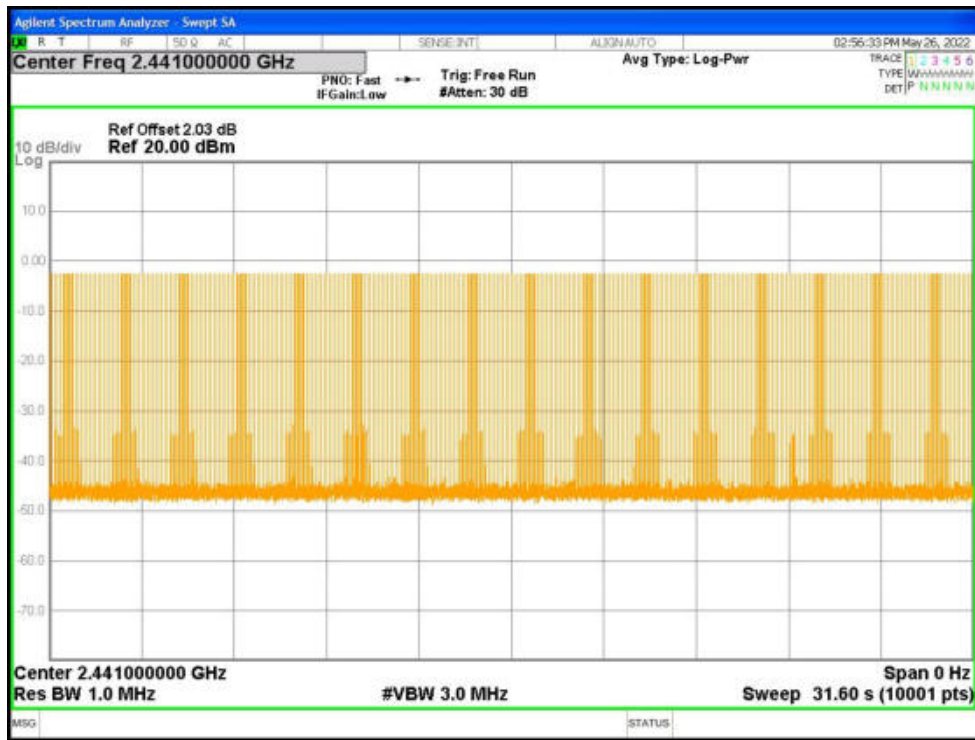

Dwell NVNT 1-DH1 2441MHz Ant1 Accumulated