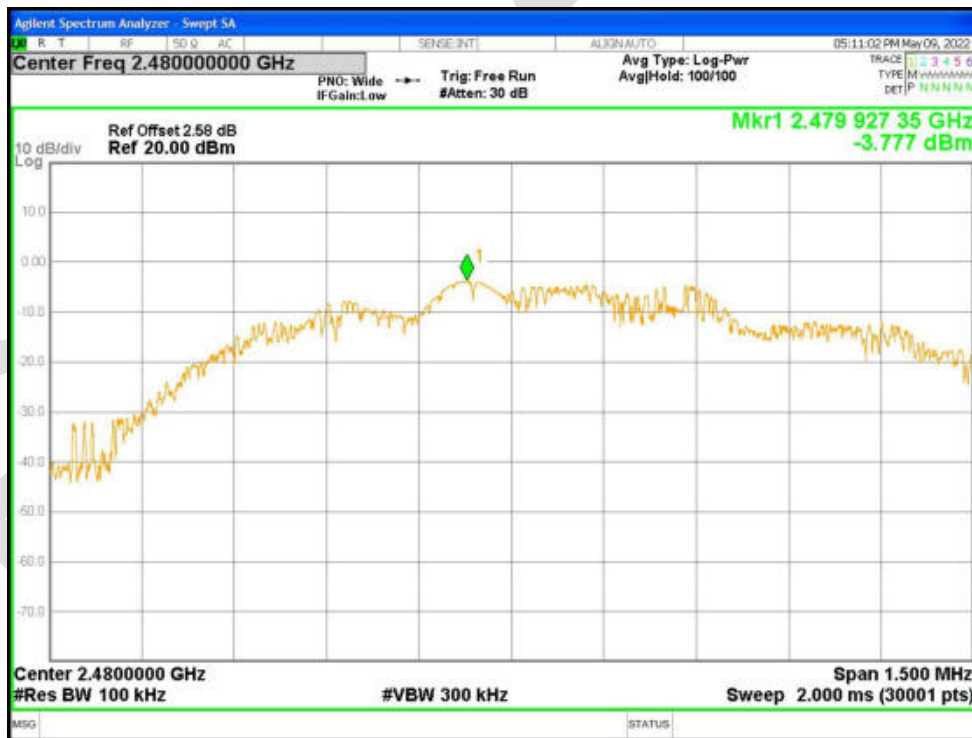

Tx. Spurious NVNT 2-DH1 2480MHz Ant1 Ref