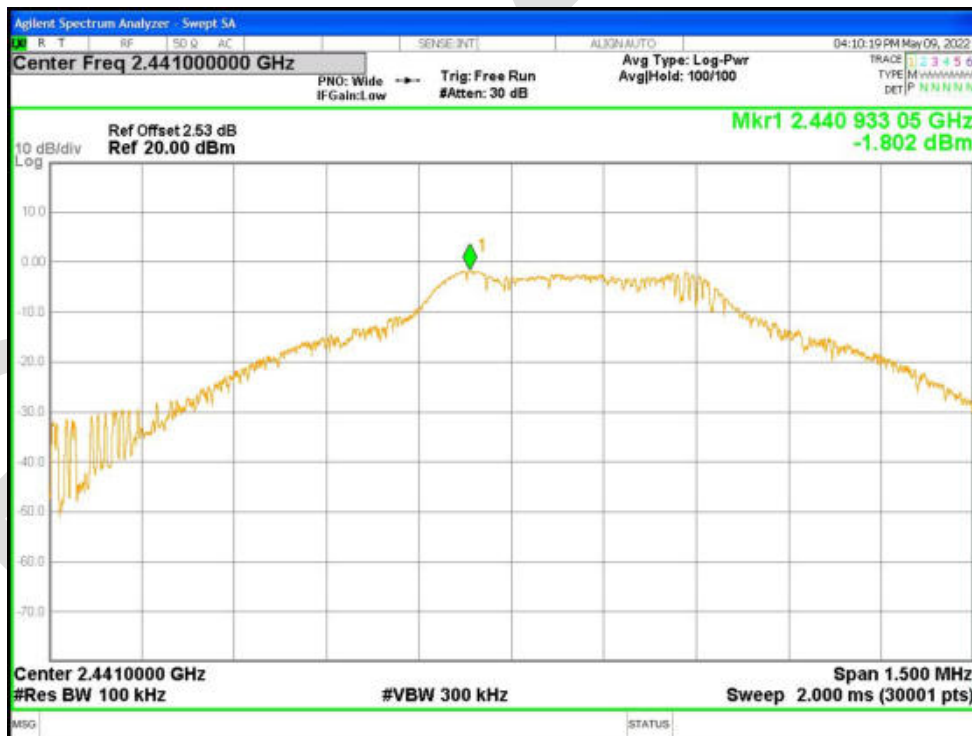

Tx. Spurious NVNT 1-DH1 2441MHz Ant1 Ref