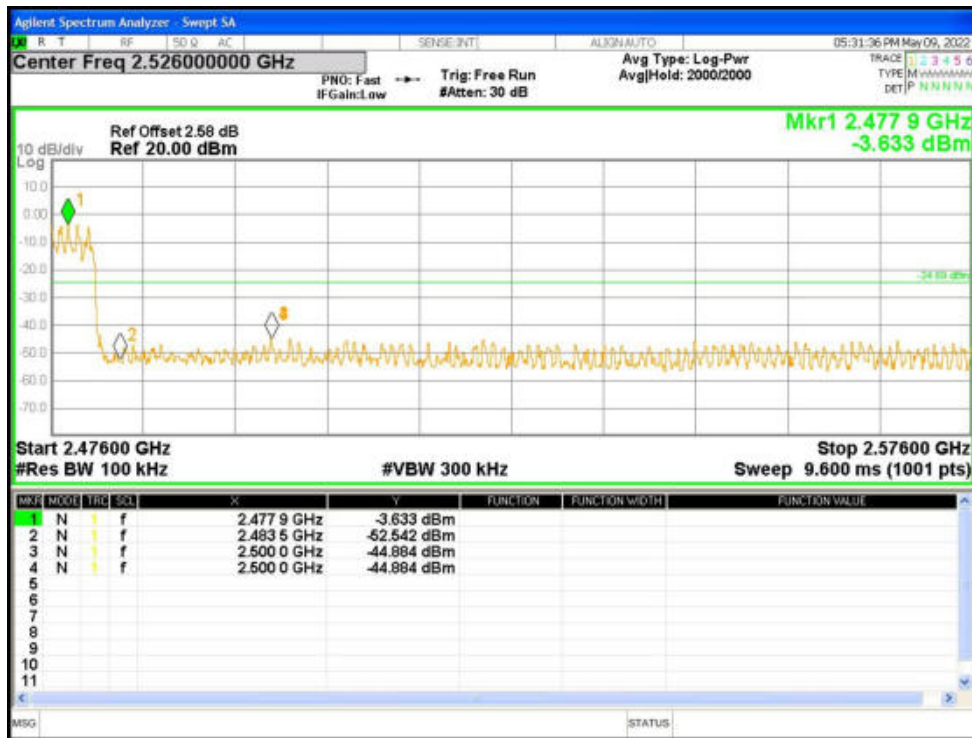

Band Edge(Hopping) NVNT 2-DH1 2480MHz Ant1 Hopping Ref

Band Edge(Hopping) NVNT 2-DH1 2480MHz Ant1 Hopping Emission

Band Edge(Hopping) NVNT 3-DH1 2402MHz Ant1 Hopping Ref

Band Edge(Hopping) NVNT 3-DH1 2402MHz Ant1 Hopping Emission

Band Edge(Hopping) NVNT 3-DH1 2480MHz Ant1 Hopping Ref

Band Edge(Hopping) NVNT 3-DH1 2480MHz Ant1 Hopping Emission

BlueAsia

Conducted RF Spurious Emission

Condition	Mode	Frequency (MHz)	Antenna	Max Value (dBc)	Limit (dBc)	Verdict
NVNT	1-DH1	2402	Ant1	-34.16	-20	Pass
NVNT	1-DH1	2441	Ant1	-36.31	-20	Pass
NVNT	1-DH1	2480	Ant1	-37.25	-20	Pass
NVNT	2-DH1	2402	Ant1	-37.15	-20	Pass
NVNT	2-DH1	2441	Ant1	-34.8	-20	Pass
NVNT	2-DH1	2480	Ant1	-40.4	-20	Pass
NVNT	3-DH1	2402	Ant1	-43.24	-20	Pass
NVNT	3-DH1	2441	Ant1	-39.49	-20	Pass
NVNT	3-DH1	2480	Ant1	-34.83	-20	Pass