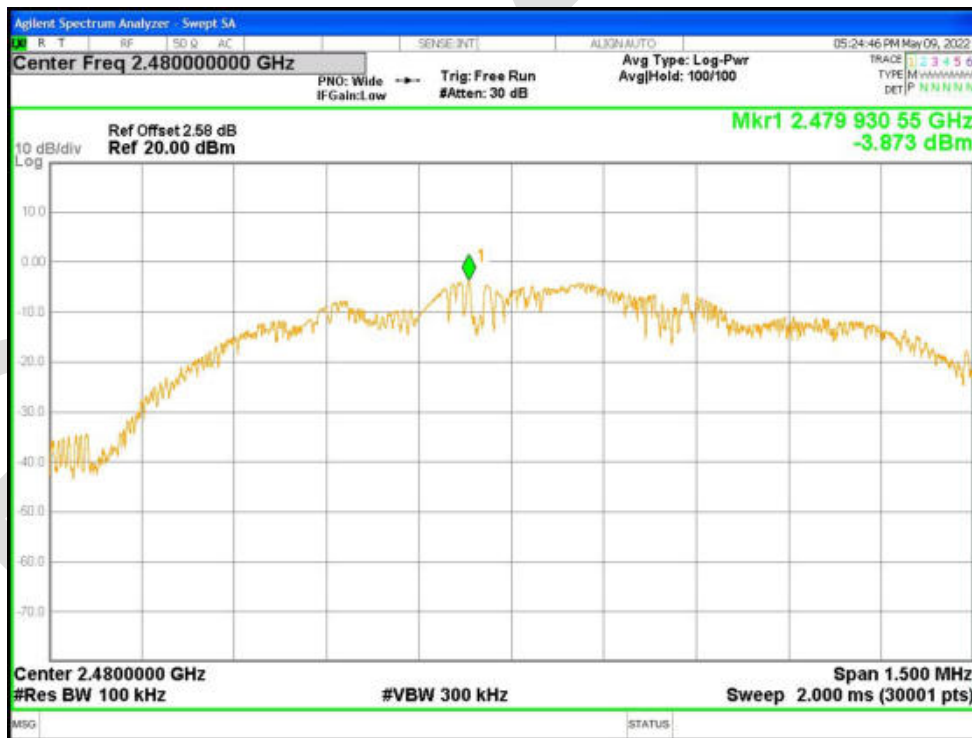

Tx. Spurious NVNT 2-DH1 2480MHz Ant1 Ref

Tx. Spurious NVNT 2-DH1 2480MHz Ant1 Emission

Tx. Spurious NVNT 3-DH1 2402MHz Ant1 Ref

Tx. Spurious NVNT 3-DH1 2402MHz Ant1 Emission

Tx. Spurious NVNT 3-DH1 2441MHz Ant1 Ref

Tx. Spurious NVNT 3-DH1 2441MHz Ant1 Emission

Tx. Spurious NVNT 3-DH1 2480MHz Ant1 Ref

Tx. Spurious NVNT 3-DH1 2480MHz Ant1 Emission

BlueE

Carrier Frequencies Separation

Condition	Mode	Antenna	Hopping Freq1 (MHz)	Hopping Freq2 (MHz)	HFS (MHz)	Limit (MHz)	Verdict
NVNT	1-DH1	Ant1	2441.1115	2442.1315	1.020	1.011	Pass
NVNT	2-DH1	Ant1	2441.131	2442.109	0.978	0.025	Pass
NVNT	3-DH1	Ant1	2441.098	2442.1465	1.0485	0.833	Pass