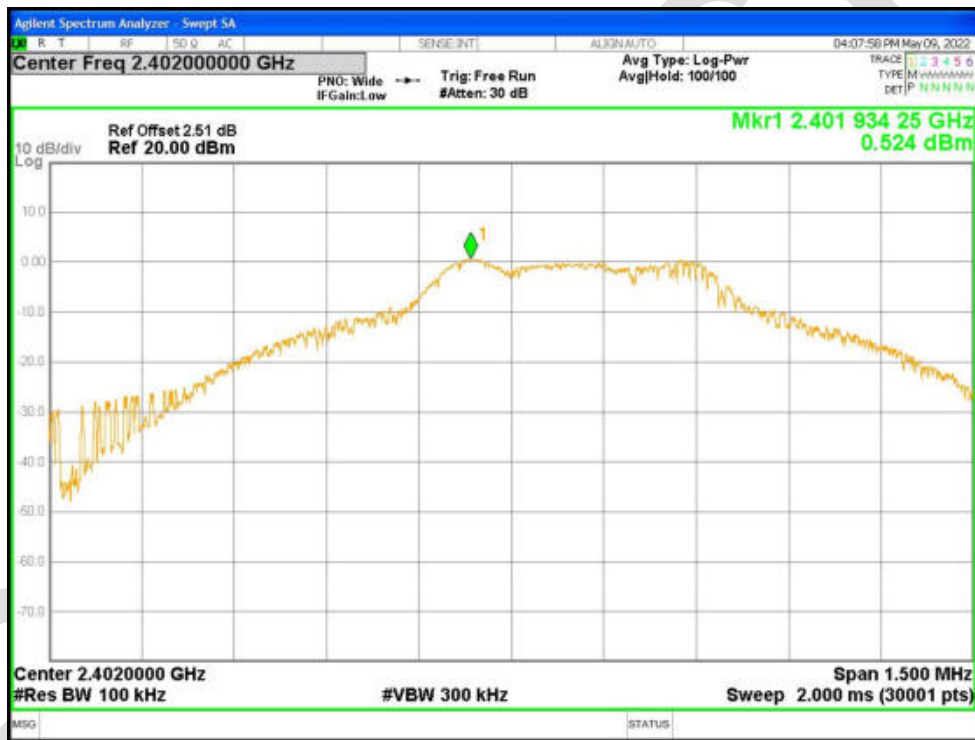

Band Edge(Hopping) NVNT 3-DH1 2480MHz Ant1 Hopping Ref

Band Edge(Hopping) NVNT 3-DH1 2480MHz Ant1 Hopping Emission

BlueAsia

Conducted RF Spurious Emission

Condition	Mode	Frequency (MHz)	Antenna	Max Value (dBc)	Limit (dBc)	Verdict
NVNT	1-DH1	2402	Ant1	-34.16	-20	Pass
NVNT	1-DH1	2441	Ant1	-36.31	-20	Pass
NVNT	1-DH1	2480	Ant1	-37.25	-20	Pass
NVNT	2-DH1	2402	Ant1	-37.15	-20	Pass
NVNT	2-DH1	2441	Ant1	-34.8	-20	Pass
NVNT	2-DH1	2480	Ant1	-40.4	-20	Pass
NVNT	3-DH1	2402	Ant1	-43.24	-20	Pass
NVNT	3-DH1	2441	Ant1	-39.49	-20	Pass
NVNT	3-DH1	2480	Ant1	-34.83	-20	Pass

Tx. Spurious NVNT 1-DH1 2402MHz Ant1 Ref

Tx. Spurious NVNT 1-DH1 2402MHz Ant1 Emission

Tx. Spurious NVNT 1-DH1 2441MHz Ant1 Ref

Tx. Spurious NVNT 1-DH1 2441MHz Ant1 Emission

Tx. Spurious NVNT 1-DH1 2480MHz Ant1 Ref