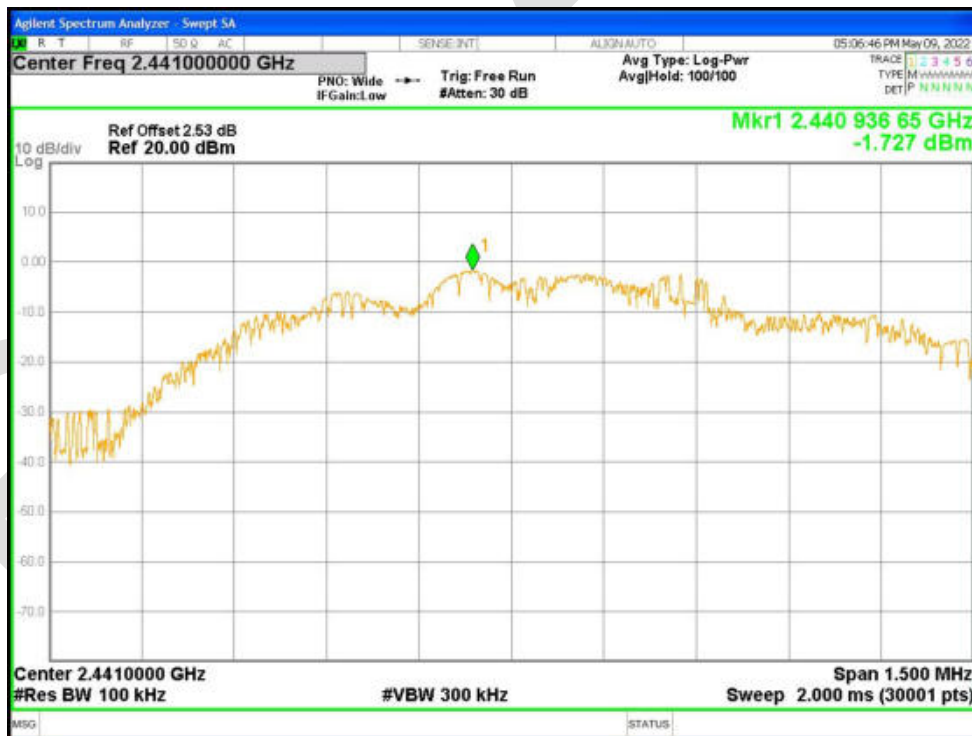

Tx. Spurious NVNT 1-DH1 2480MHz Ant1 Emission

Tx. Spurious NVNT 2-DH1 2402MHz Ant1 Ref

Tx. Spurious NVNT 2-DH1 2402MHz Ant1 Emission

Tx. Spurious NVNT 2-DH1 2441MHz Ant1 Ref

Tx. Spurious NVNT 2-DH1 2441MHz Ant1 Emission