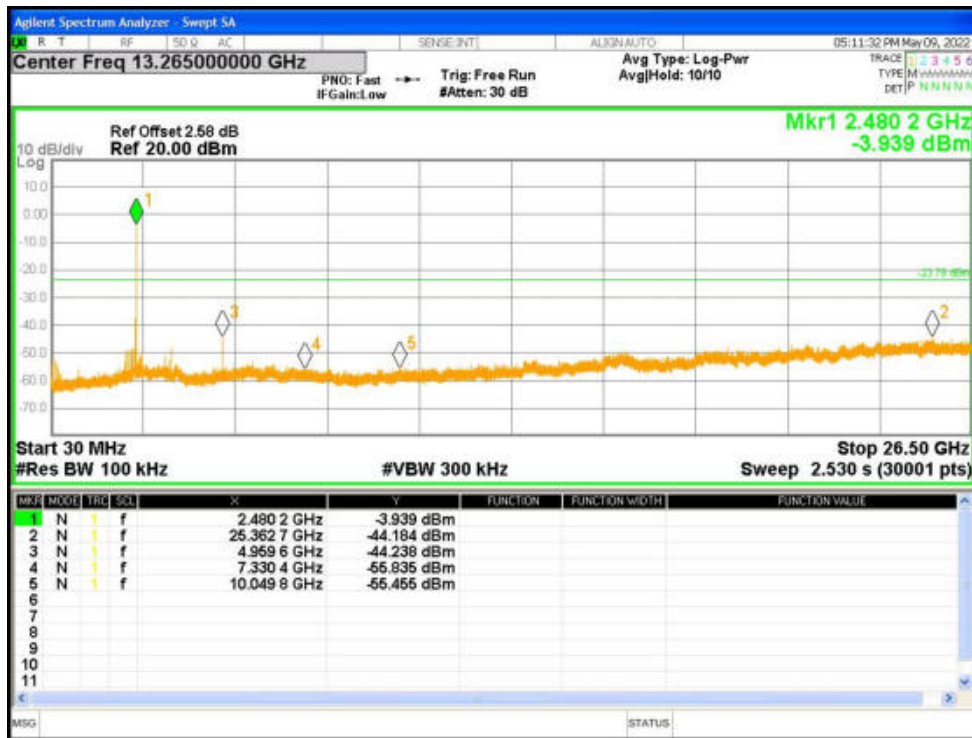

Tx. Spurious NVNT 1-DH1 2480MHz Ant1 Emission

Tx. Spurious NVNT 2-DH1 2402MHz Ant1 Ref

Tx. Spurious NVNT 2-DH1 2402MHz Ant1 Emission

Tx. Spurious NVNT 2-DH1 2441MHz Ant1 Ref

Tx. Spurious NVNT 2-DH1 2441MHz Ant1 Emission

Tx. Spurious NVNT 2-DH1 2480MHz Ant1 Ref

Tx. Spurious NVNT 2-DH1 2480MHz Ant1 Emission

Tx. Spurious NVNT 3-DH1 2402MHz Ant1 Ref

Tx. Spurious NVNT 3-DH1 2402MHz Ant1 Emission

Tx. Spurious NVNT 3-DH1 2441MHz Ant1 Ref