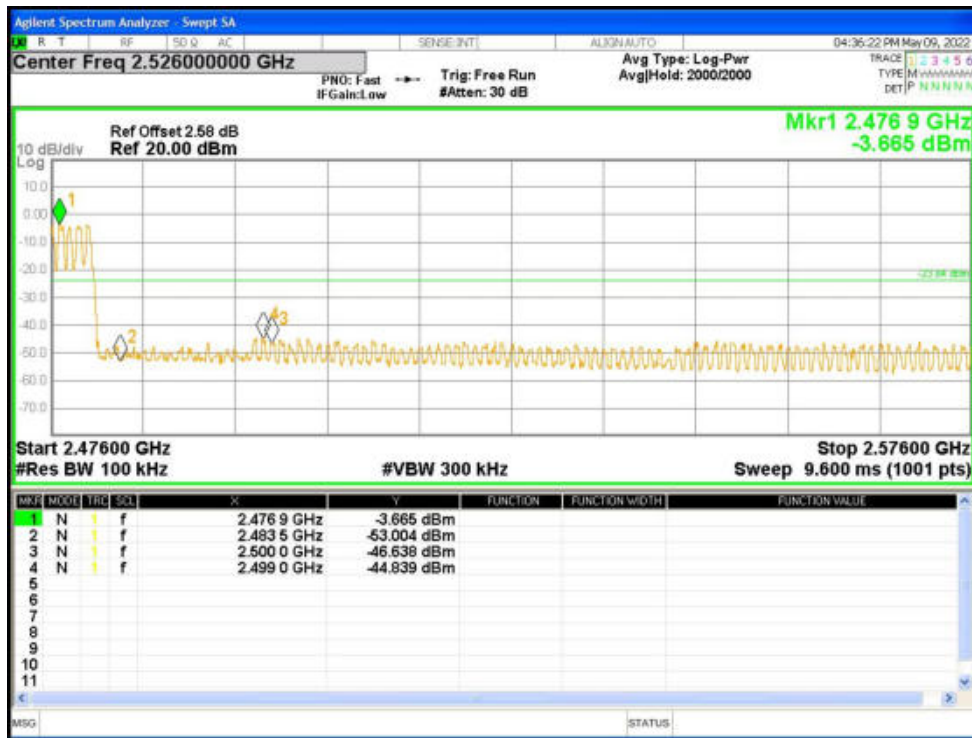

Band Edge(Hopping) NVNT 1-DH1 2480MHz Ant1 Hopping Ref

Band Edge(Hopping) NVNT 1-DH1 2480MHz Ant1 Hopping Emission

Band Edge(Hopping) NVNT 2-DH1 2402MHz Ant1 Hopping Ref

Band Edge(Hopping) NVNT 2-DH1 2402MHz Ant1 Hopping Emission

Band Edge(Hopping) NVNT 2-DH1 2480MHz Ant1 Hopping Ref

Band Edge(Hopping) NVNT 2-DH1 2480MHz Ant1 Hopping Emission

Band Edge(Hopping) NVNT 3-DH1 2402MHz Ant1 Hopping Ref

Band Edge(Hopping) NVNT 3-DH1 2402MHz Ant1 Hopping Emission