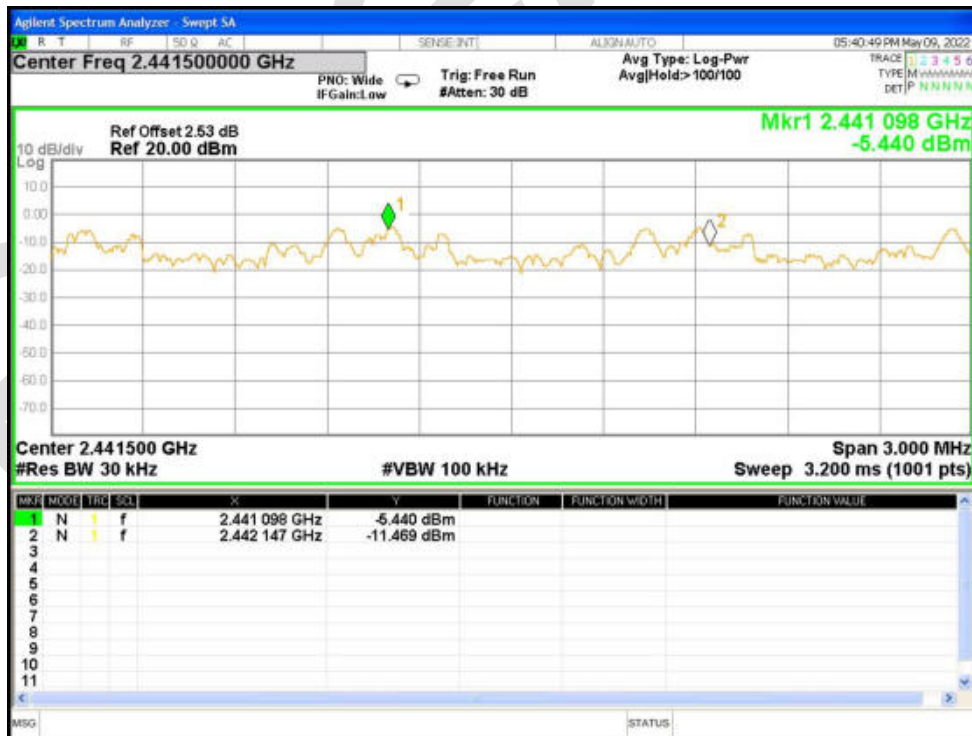

CFS NVNT 3-DH1 2441MHz Ant1