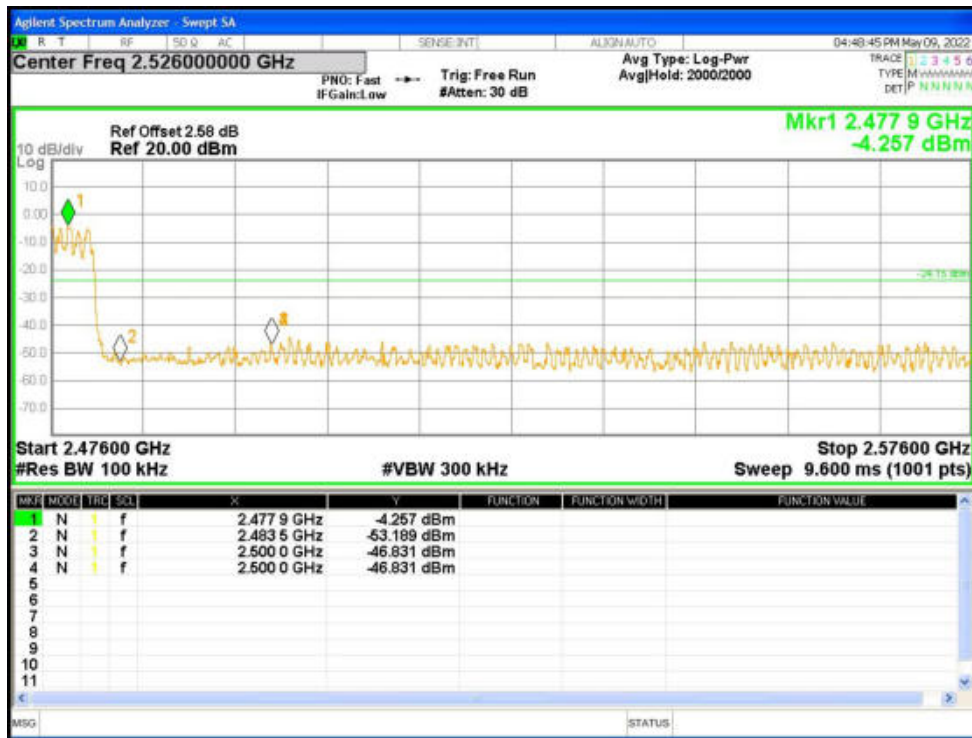

Band Edge(Hopping) NVNT 1-DH1 2480MHz Ant1 Hopping Ref

Band Edge(Hopping) NVNT 1-DH1 2480MHz Ant1 Hopping Emission

Band Edge(Hopping) NVNT 2-DH1 2402MHz Ant1 Hopping Ref

Band Edge(Hopping) NVNT 2-DH1 2402MHz Ant1 Hopping Emission

Band Edge(Hopping) NVNT 2-DH1 2480MHz Ant1 Hopping Ref

Band Edge(Hopping) NVNT 2-DH1 2480MHz Ant1 Hopping Emission

Band Edge(Hopping) NVNT 3-DH1 2402MHz Ant1 Hopping Ref

Band Edge(Hopping) NVNT 3-DH1 2402MHz Ant1 Hopping Emission