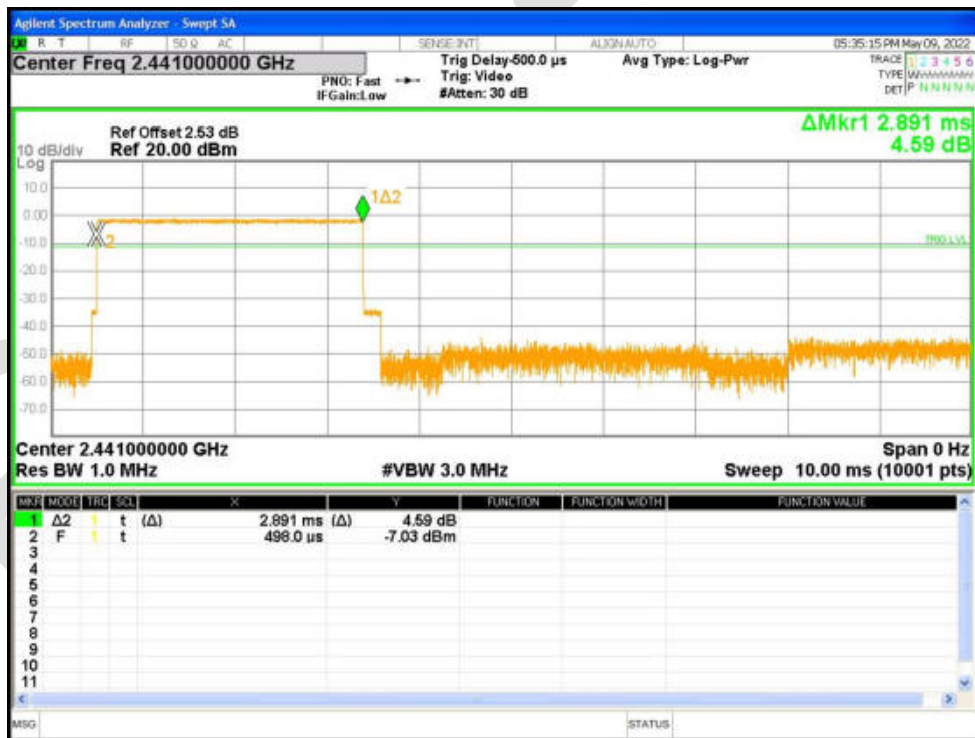

Dwell NVNT 1-DH1 2441MHz Ant1 One Burst

Dwell NVNT 1-DH1 2441MHz Ant1 Accumulated

Dwell NVNT 1-DH3 2441MHz Ant1 One Burst

Dwell NVNT 1-DH3 2441MHz Ant1 Accumulated

Dwell NVNT 1-DH5 2441MHz Ant1 One Burst

Dwell NVNT 1-DH5 2441MHz Ant1 Accumulated