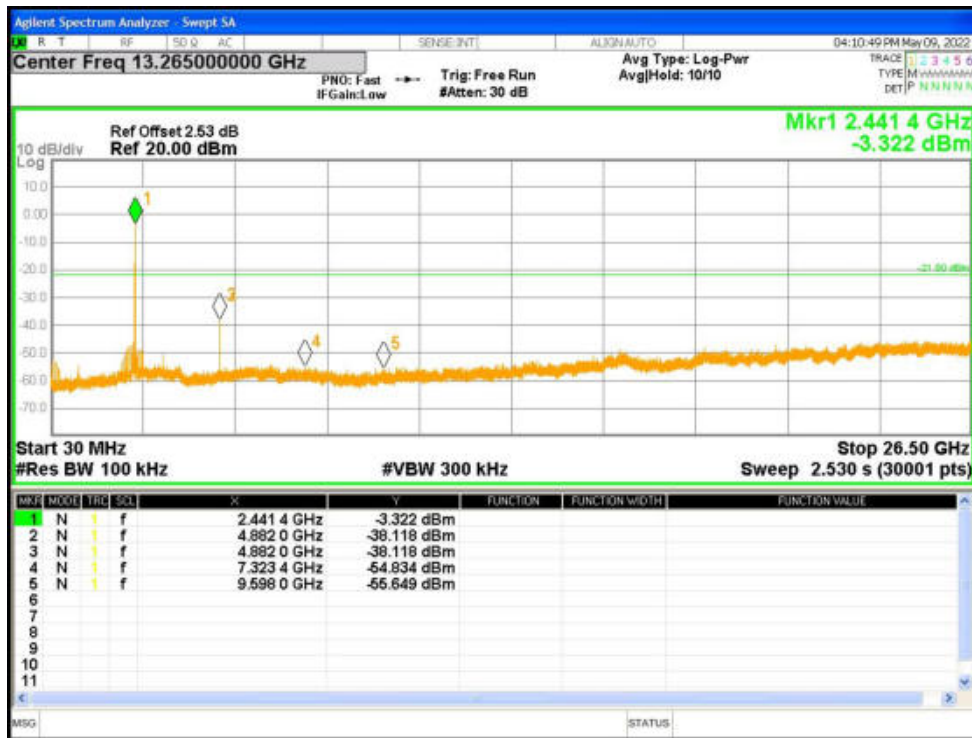

Tx. Spurious NVNT 1-DH1 2402MHz Ant1 Ref

Tx. Spurious NVNT 1-DH1 2402MHz Ant1 Emission

Tx. Spurious NVNT 1-DH1 2441MHz Ant1 Ref

Tx. Spurious NVNT 1-DH1 2441MHz Ant1 Emission

Tx. Spurious NVNT 1-DH1 2480MHz Ant1 Ref

Tx. Spurious NVNT 1-DH1 2480MHz Ant1 Emission

Tx. Spurious NVNT 2-DH1 2402MHz Ant1 Ref

Tx. Spurious NVNT 2-DH1 2402MHz Ant1 Emission

Tx. Spurious NVNT 2-DH1 2441MHz Ant1 Ref

Tx. Spurious NVNT 2-DH1 2441MHz Ant1 Emission