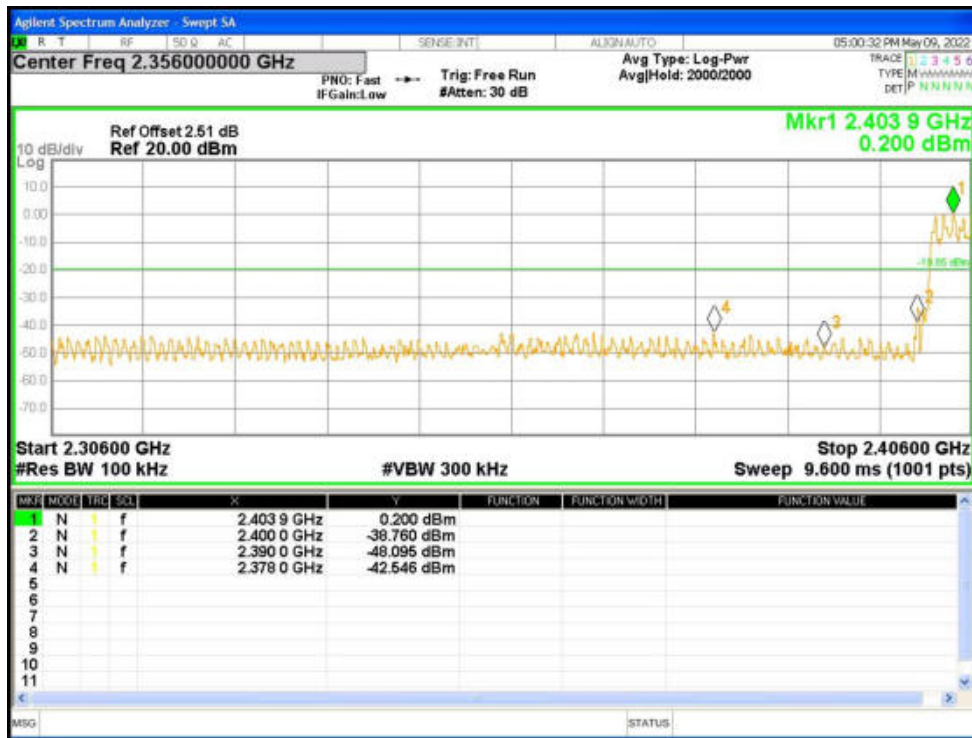

Band Edge(Hopping) NVNT 2-DH1 2480MHz Ant1 Hopping Ref

Band Edge(Hopping) NVNT 2-DH1 2480MHz Ant1 Hopping Emission

Band Edge(Hopping) NVNT 3-DH1 2402MHz Ant1 Hopping Ref

Band Edge(Hopping) NVNT 3-DH1 2402MHz Ant1 Hopping Emission