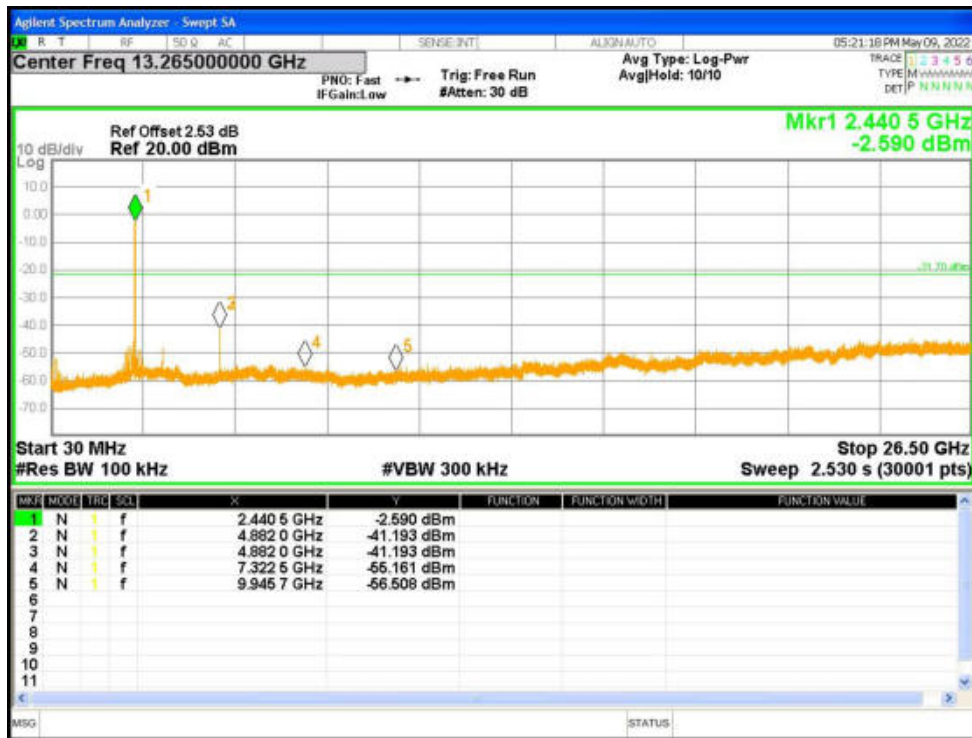

Tx. Spurious NVNT 2-DH1 2480MHz Ant1 Ref

Tx. Spurious NVNT 2-DH1 2480MHz Ant1 Emission

Tx. Spurious NVNT 3-DH1 2402MHz Ant1 Ref

Tx. Spurious NVNT 3-DH1 2402MHz Ant1 Emission

Tx. Spurious NVNT 3-DH1 2441MHz Ant1 Ref

Tx. Spurious NVNT 3-DH1 2441MHz Ant1 Emission

Tx. Spurious NVNT 3-DH1 2480MHz Ant1 Ref

Tx. Spurious NVNT 3-DH1 2480MHz Ant1 Emission

BlueE

Carrier Frequencies Separation

Condition	Mode	Antenna	Hopping Freq1 (MHz)	Hopping Freq2 (MHz)	HFS (MHz)	Limit (MHz)	Verdict
NVNT	1-DH1	Ant1	2441.1115	2442.1315	1.020	1.011	Pass
NVNT	2-DH1	Ant1	2441.131	2442.109	0.978	0.025	Pass
NVNT	3-DH1	Ant1	2441.098	2442.1465	1.0485	0.833	Pass