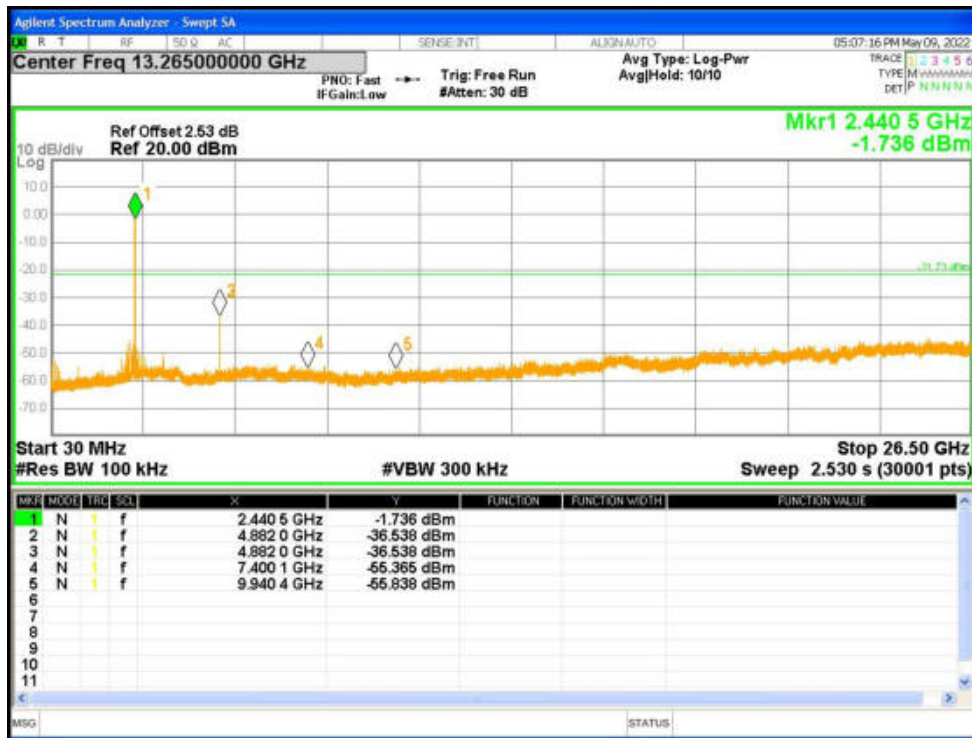

Tx. Spurious NVNT 1-DH1 2480MHz Ant1 Emission

Tx. Spurious NVNT 2-DH1 2402MHz Ant1 Ref

Tx. Spurious NVNT 2-DH1 2402MHz Ant1 Emission

Tx. Spurious NVNT 2-DH1 2441MHz Ant1 Ref

Tx. Spurious NVNT 2-DH1 2441MHz Ant1 Emission

Tx. Spurious NVNT 2-DH1 2480MHz Ant1 Ref

Tx. Spurious NVNT 2-DH1 2480MHz Ant1 Emission

Tx. Spurious NVNT 3-DH1 2402MHz Ant1 Ref

Tx. Spurious NVNT 3-DH1 2402MHz Ant1 Emission

Tx. Spurious NVNT 3-DH1 2441MHz Ant1 Ref