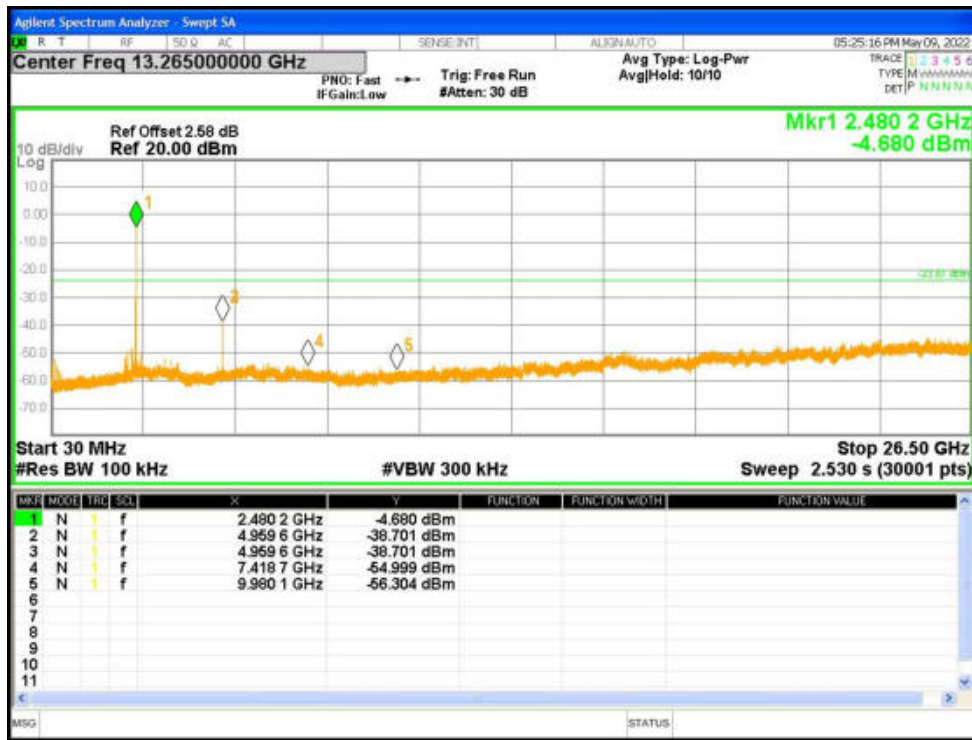

Tx. Spurious NVNT 2-DH1 2480MHz Ant1 Ref

Tx. Spurious NVNT 2-DH1 2480MHz Ant1 Emission

Tx. Spurious NVNT 3-DH1 2402MHz Ant1 Ref

Tx. Spurious NVNT 3-DH1 2402MHz Ant1 Emission

Tx. Spurious NVNT 3-DH1 2441MHz Ant1 Ref

Tx. Spurious NVNT 3-DH1 2441MHz Ant1 Emission

Tx. Spurious NVNT 3-DH1 2480MHz Ant1 Ref

Tx. Spurious NVNT 3-DH1 2480MHz Ant1 Emission

BlueE

Carrier Frequencies Separation

Condition	Mode	Antenna	Hopping Freq1 (MHz)	Hopping Freq2 (MHz)	HFS (MHz)	Limit (MHz)	Verdict
NVNT	1-DH1	Ant1	2441.1115	2442.1315	1.020	1.011	Pass
NVNT	2-DH1	Ant1	2441.131	2442.109	0.978	0.025	Pass
NVNT	3-DH1	Ant1	2441.098	2442.1465	1.0485	0.833	Pass