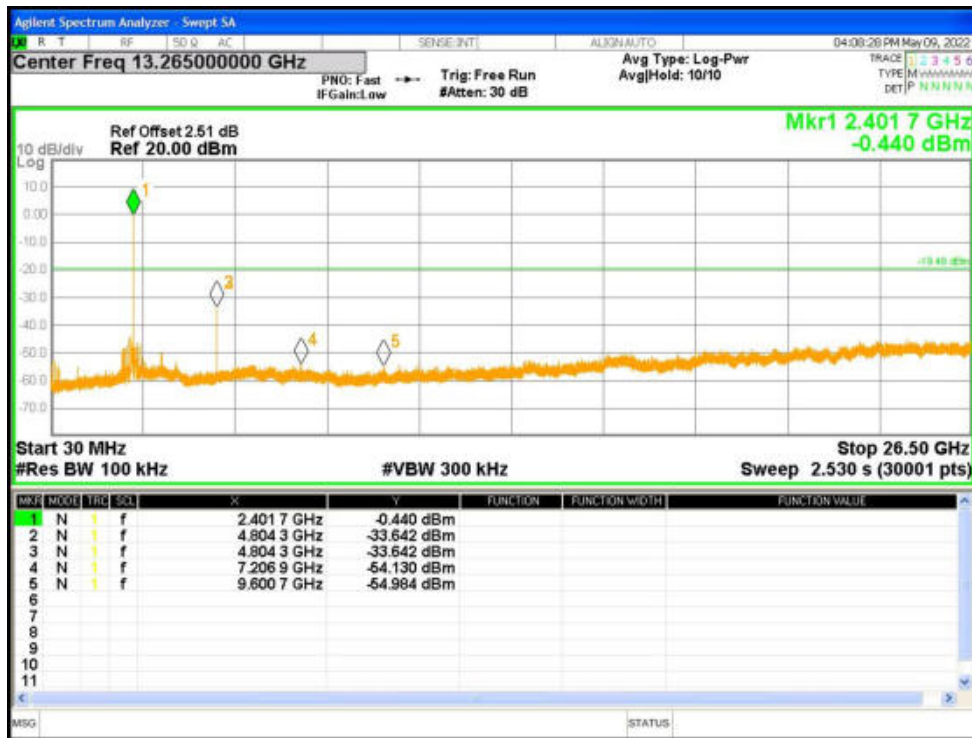

Band Edge(Hopping) NVNT 3-DH1 2480MHz Ant1 Hopping Ref

Band Edge(Hopping) NVNT 3-DH1 2480MHz Ant1 Hopping Emission

BlueAsia

Conducted RF Spurious Emission

Condition	Mode	Frequency (MHz)	Antenna	Max Value (dBc)	Limit (dBc)	Verdict
NVNT	1-DH1	2402	Ant1	-34.16	-20	Pass
NVNT	1-DH1	2441	Ant1	-36.31	-20	Pass
NVNT	1-DH1	2480	Ant1	-37.25	-20	Pass
NVNT	2-DH1	2402	Ant1	-37.15	-20	Pass
NVNT	2-DH1	2441	Ant1	-34.8	-20	Pass
NVNT	2-DH1	2480	Ant1	-40.4	-20	Pass
NVNT	3-DH1	2402	Ant1	-43.24	-20	Pass
NVNT	3-DH1	2441	Ant1	-39.49	-20	Pass
NVNT	3-DH1	2480	Ant1	-34.83	-20	Pass

Tx. Spurious NVNT 1-DH1 2402MHz Ant1 Ref

Tx. Spurious NVNT 1-DH1 2402MHz Ant1 Emission

Tx. Spurious NVNT 1-DH1 2441MHz Ant1 Ref

Tx. Spurious NVNT 1-DH1 2441MHz Ant1 Emission

Tx. Spurious NVNT 1-DH1 2480MHz Ant1 Ref