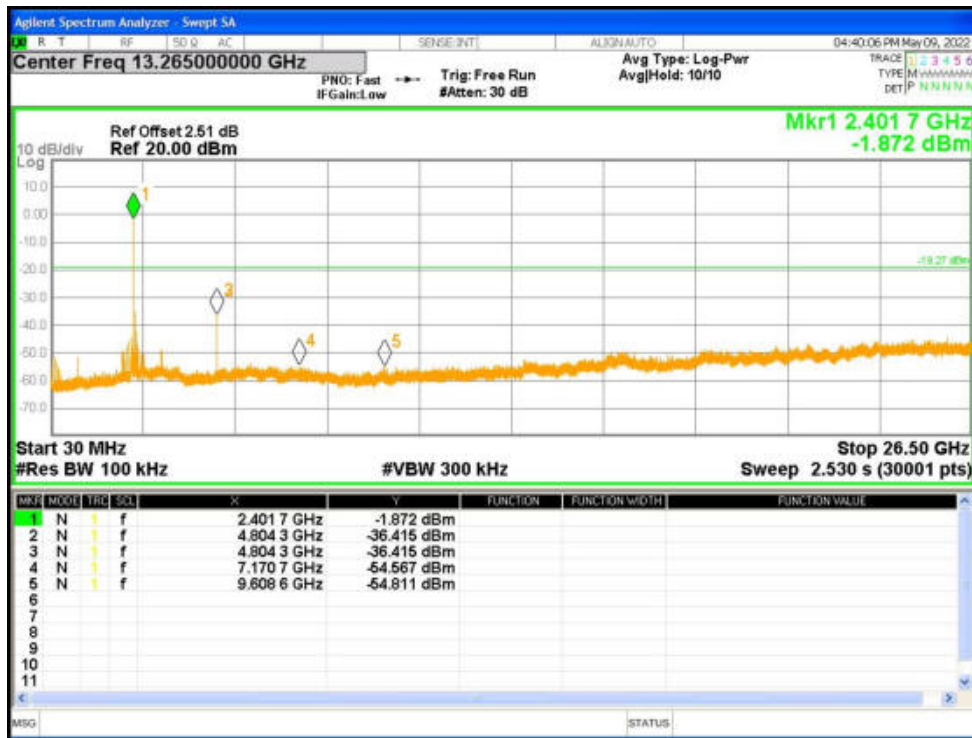

Tx. Spurious NVNT 1-DH1 2402MHz Ant1 Ref

Tx. Spurious NVNT 1-DH1 2402MHz Ant1 Emission

Tx. Spurious NVNT 1-DH1 2441MHz Ant1 Ref

Tx. Spurious NVNT 1-DH1 2441MHz Ant1 Emission

Tx. Spurious NVNT 1-DH1 2480MHz Ant1 Ref

Tx. Spurious NVNT 1-DH1 2480MHz Ant1 Emission

Tx. Spurious NVNT 2-DH1 2402MHz Ant1 Ref

Tx. Spurious NVNT 2-DH1 2402MHz Ant1 Emission

Tx. Spurious NVNT 2-DH1 2441MHz Ant1 Ref

Tx. Spurious NVNT 2-DH1 2441MHz Ant1 Emission