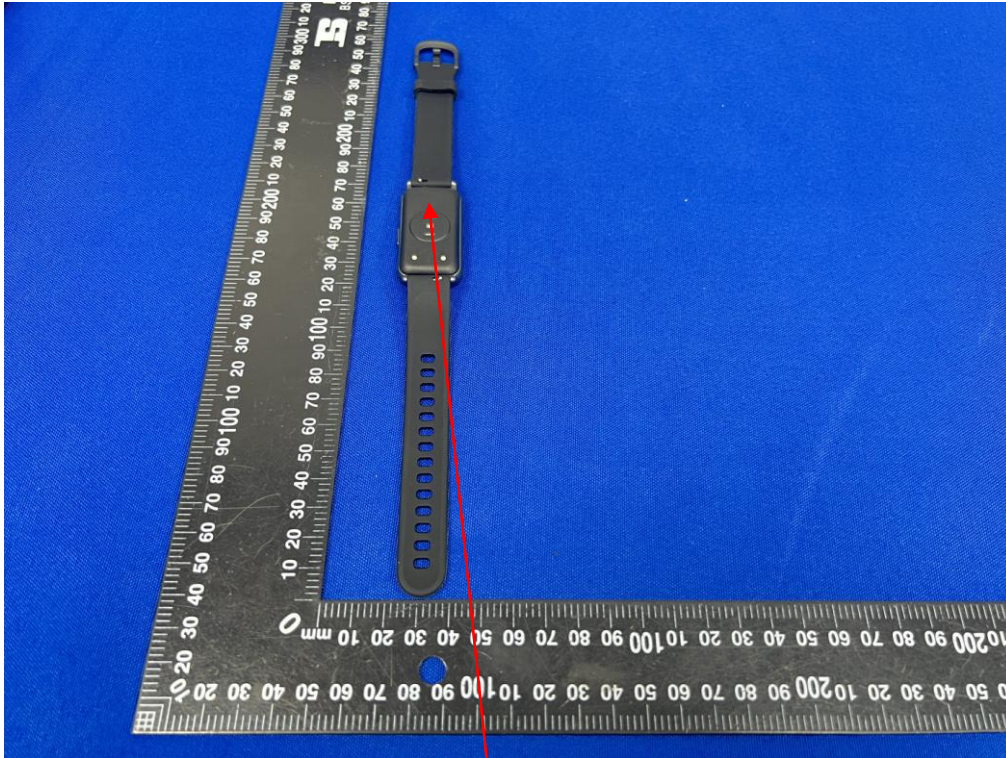

FCC ID Label Information

Label location:

Smart Bracelet

Model: T115

FCC ID: 2A2K3-T115