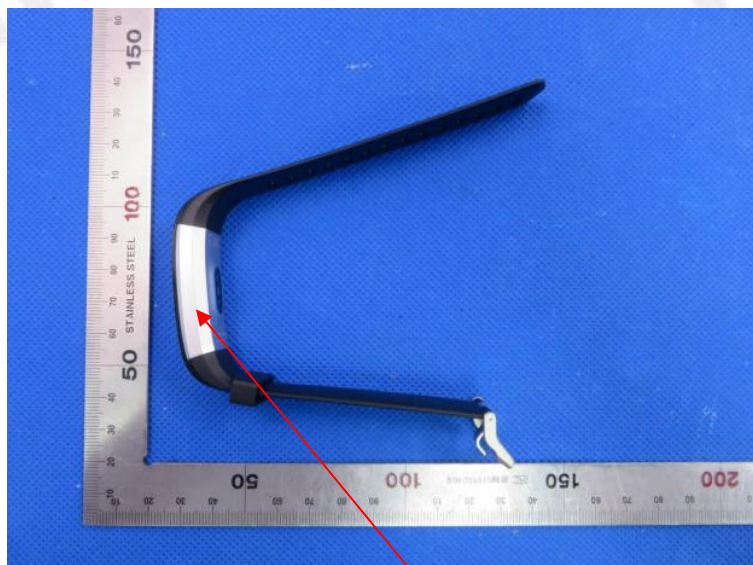

FCC ID Label Information

1. Label location:

FCC ID: 2A2K3-ID115PLUSHR