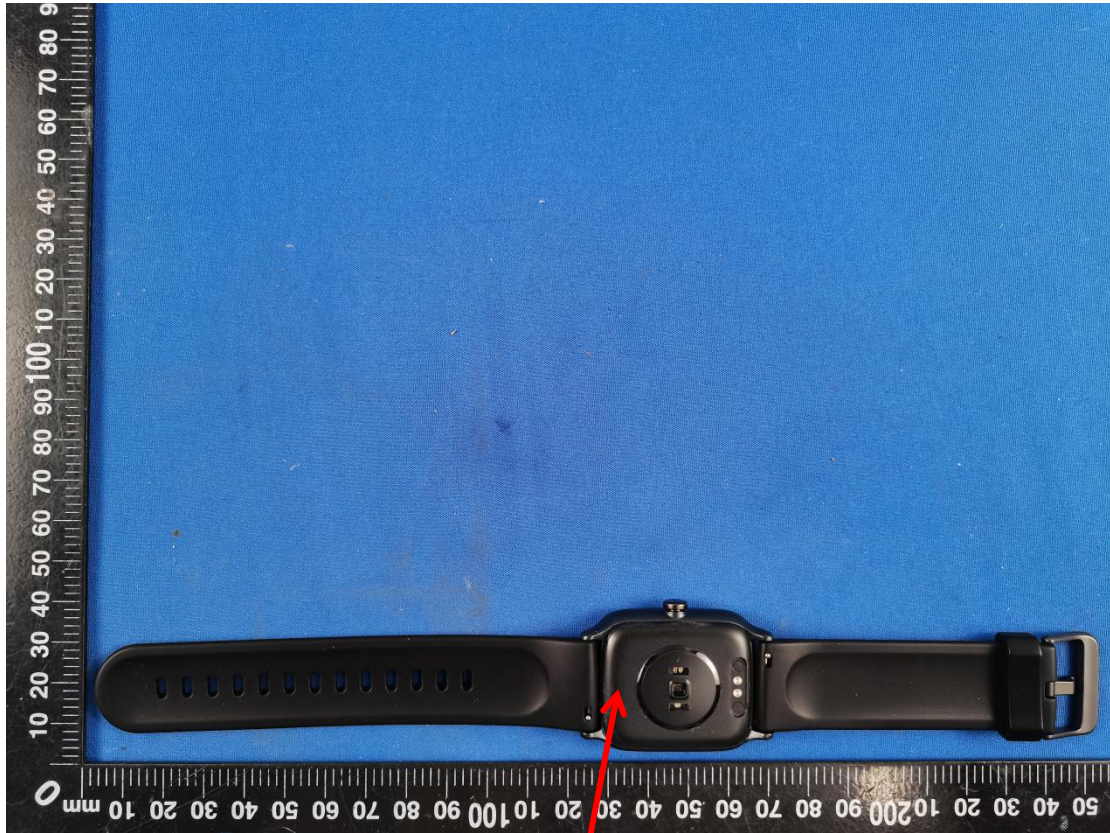

FCC ID Label Information

Label location:

FCC ID: 2A2K3-EW1