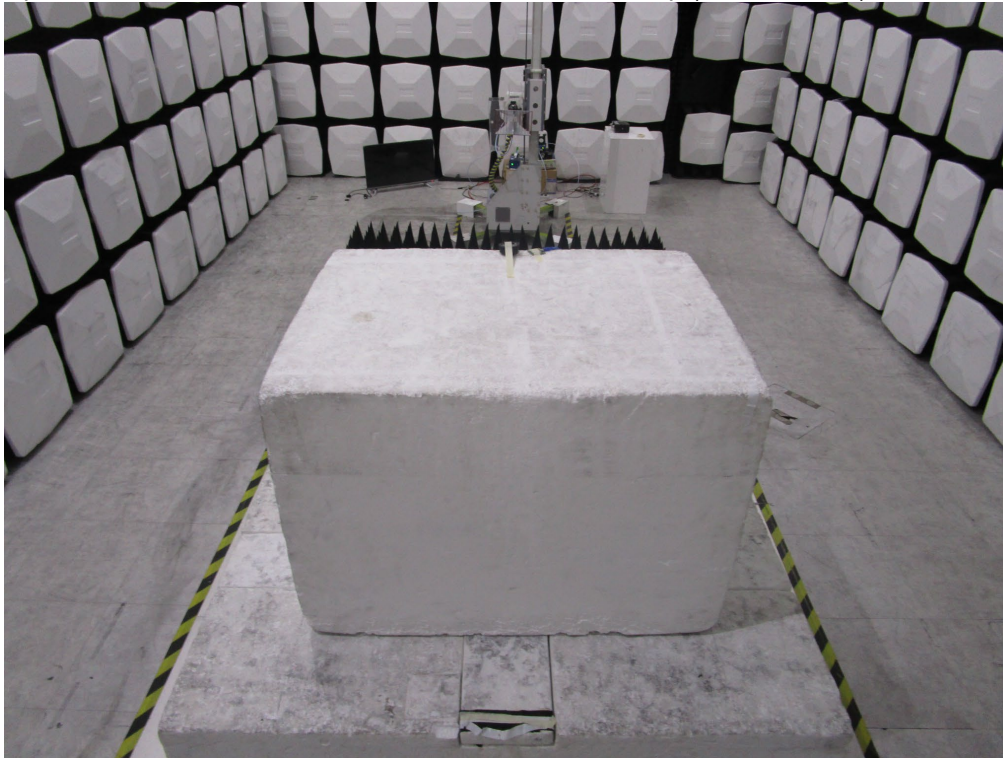

Appendix F. Test Setup Photograph

Description : Front View of Radiated Emission Test Setup (30 MHz ~ 1 GHz)

Description : Rear View of Radiated Emission Test Setup (30 MHz ~ 1 GHz)

Description : Front View of Radiated Emission Test Setup (Above 1 GHz)

Description : Rear View of Radiated Emission Test Setup (Above 1 GHz)