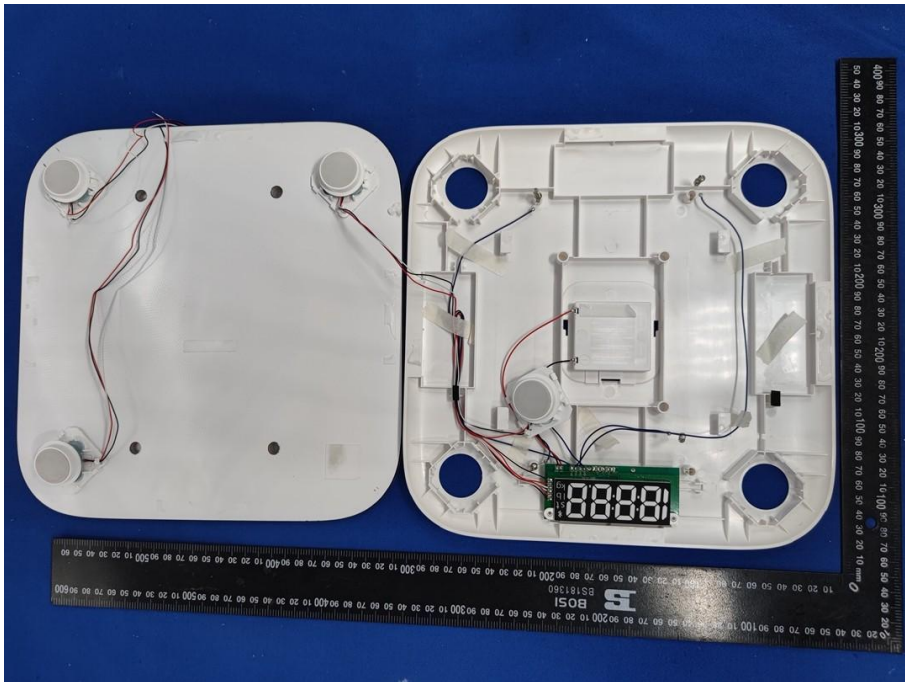

Appendix C: Photographs of EUT

Product: Bluetooth body fat scale

Model: ITA-FBS200

Internal Photos

Antenna