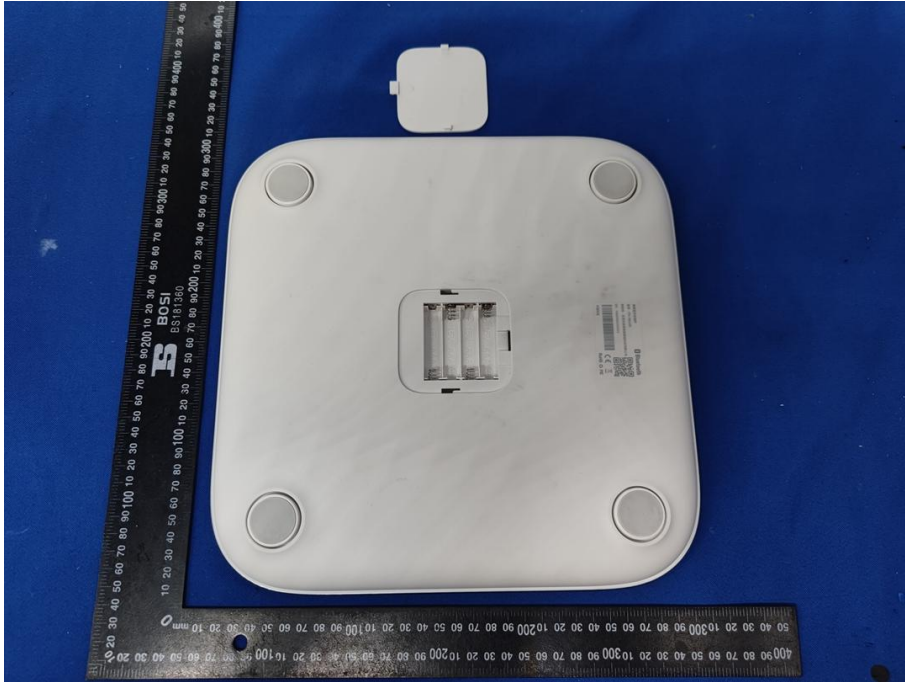

Appendix C: Photographs of EUT

Product: Bluetooth body fat scale

Model: ITA-FBS200

Internal Photos

Antenna