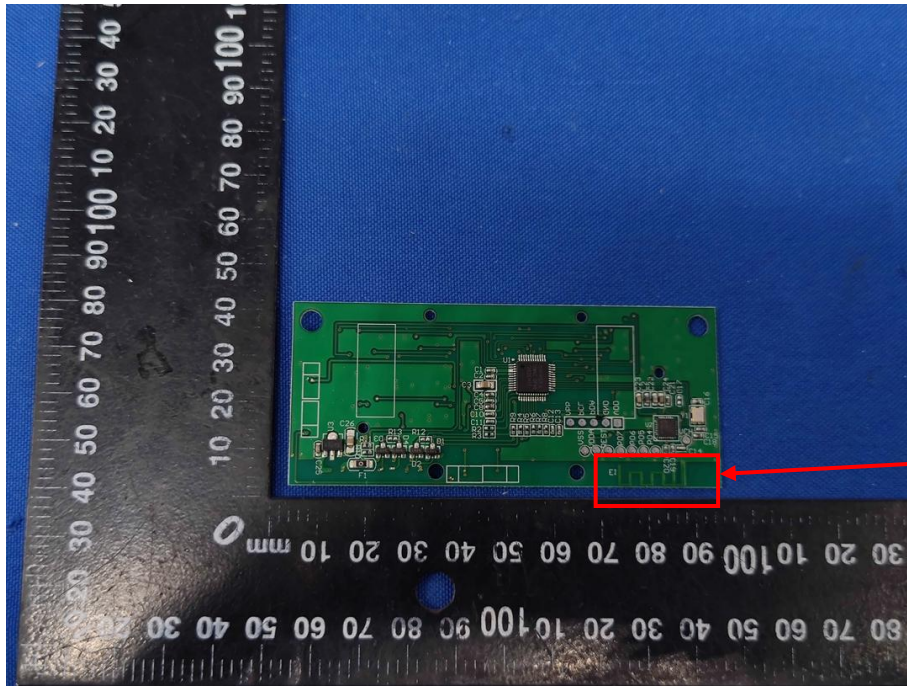

Appendix C: Photographs of EUT

Product: Bluetooth body fat scale

Model: ITA-FBS200

Internal Photos

Antenna