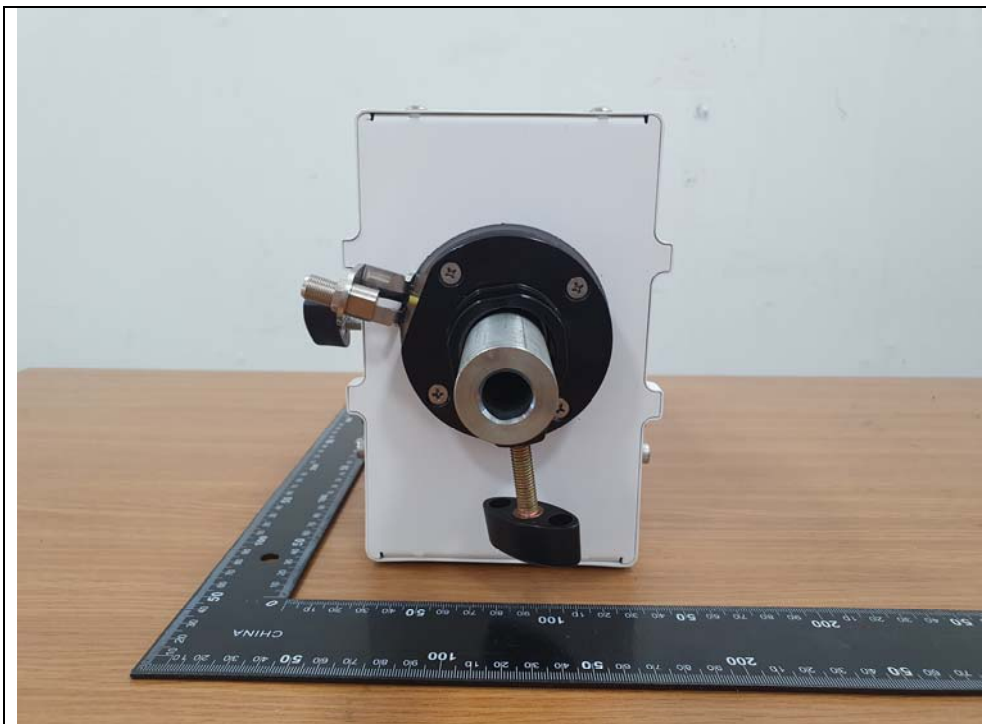

External photos of EUT

Whole

EUT(TV SAT 2.5B)

Adapter