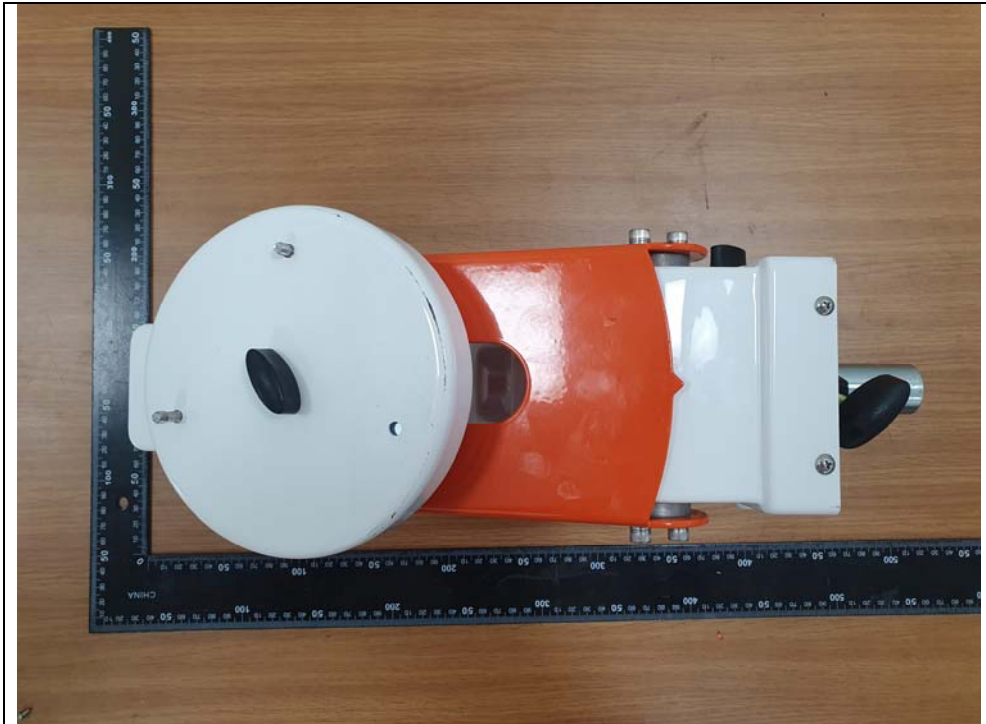

External photos of EUT

Whole

EUT(TV SAT 2.5B)

Adapter