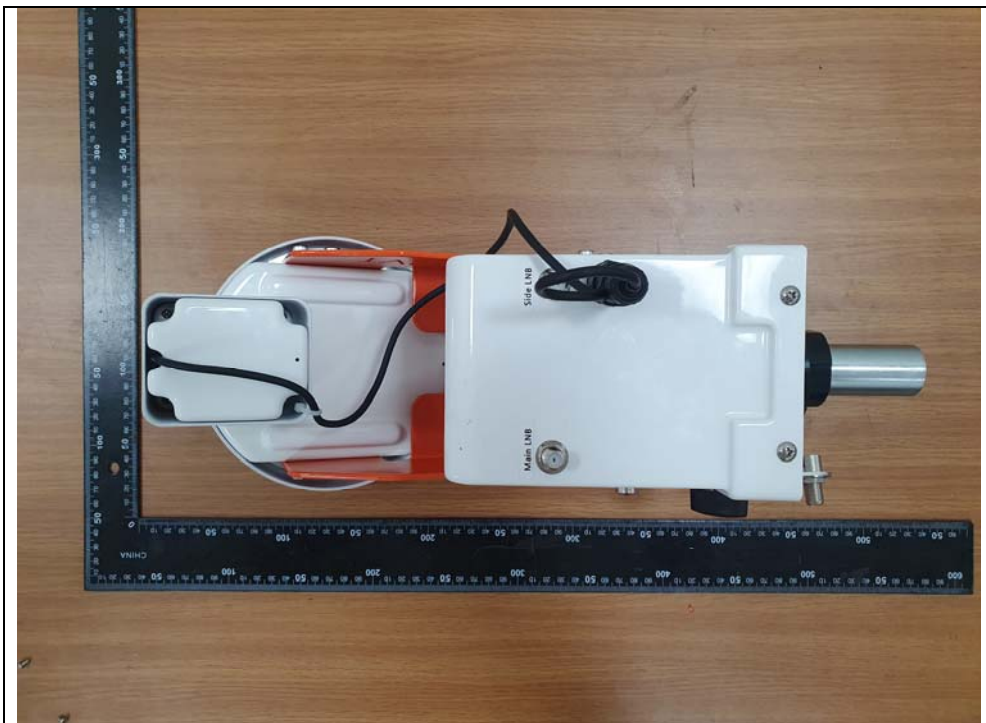

External photos of EUT

Whole

EUT(TV SAT 2.5B)

Adapter