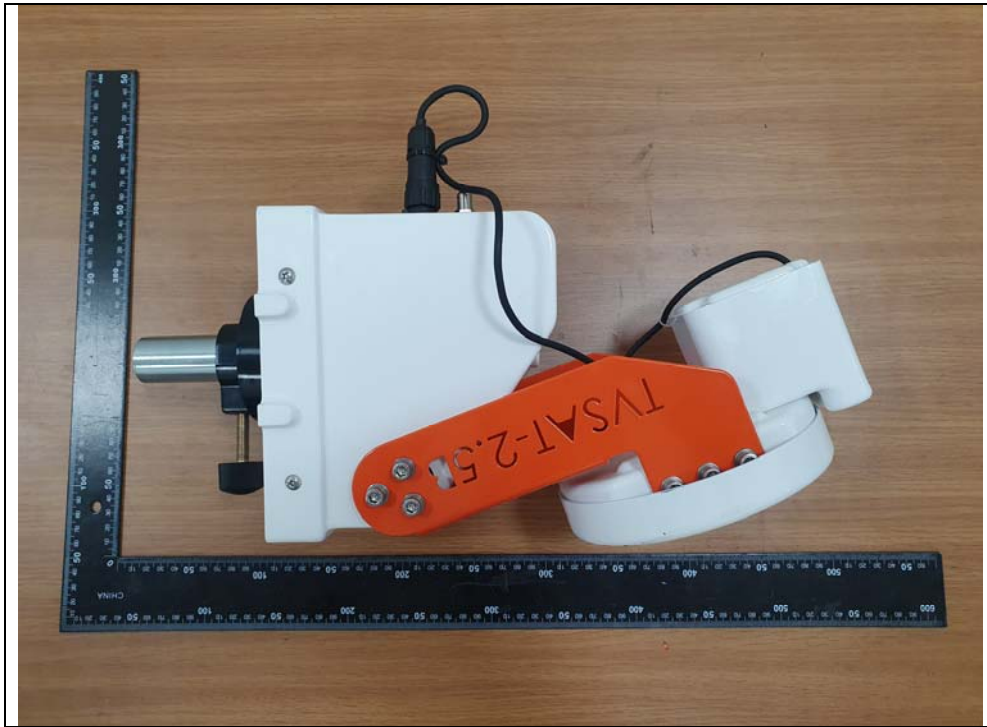

External photos of EUT

Whole

EUT(TV SAT 2.5B)

Adapter