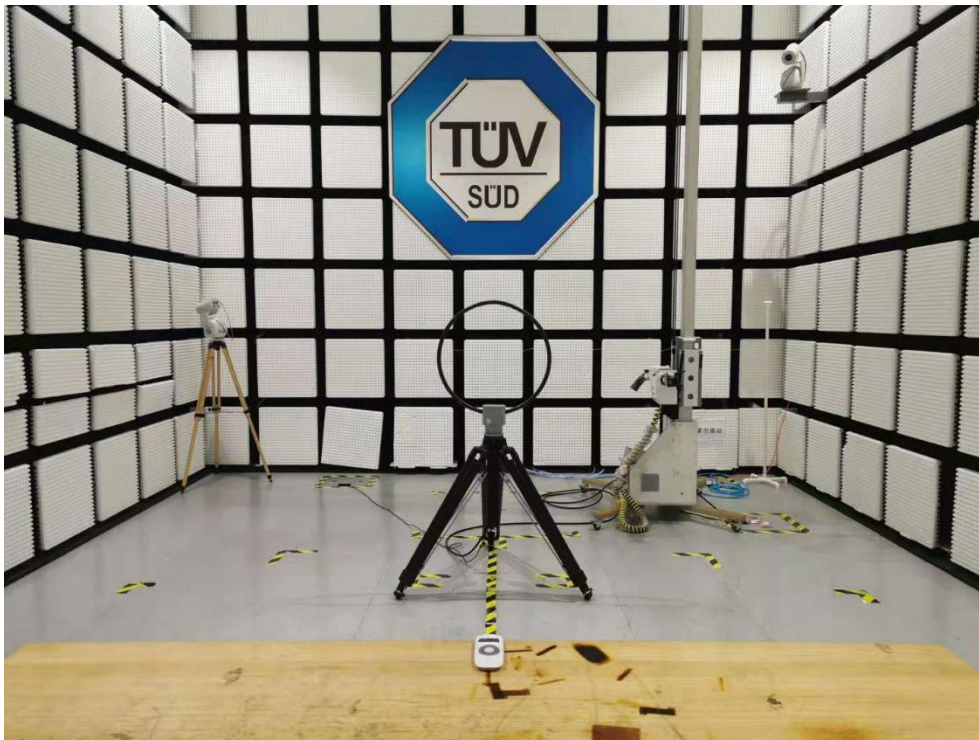

PHOTOGRAPHS OF TEST SET UP

Field Strength and Harmonics Test Setup

Radiated Emission Setup
9kHz ~ 30MHz

30MHz ~ 1GHz

China

1GHz ~ 6GHz