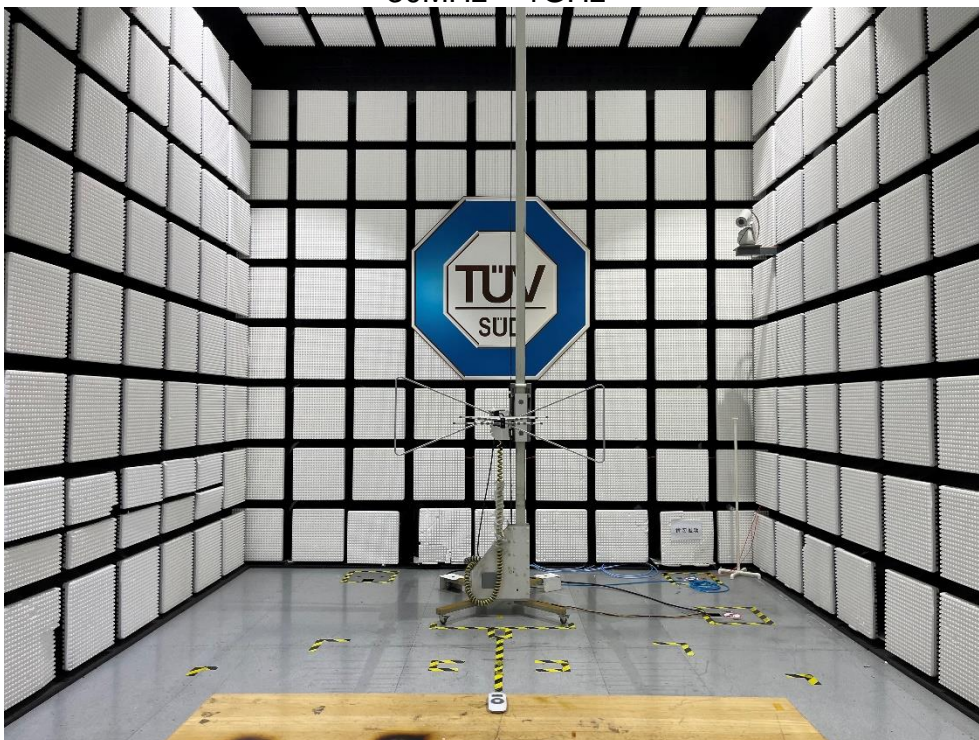

PHOTOGRAPHS OF TEST SET UP

Field Strength and Harmonics Test Setup

Radiated Emission Setup
9kHz ~ 30MHz

30MHz ~ 1GHz

China

1GHz ~ 6GHz