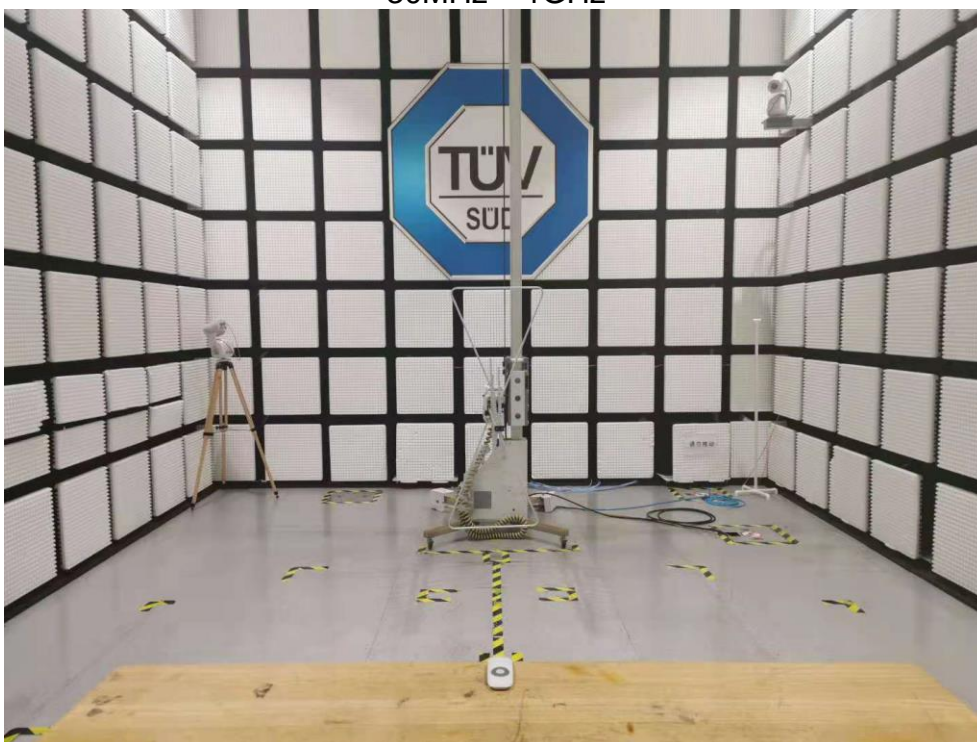

PHOTOGRAPHS OF TEST SET UP

Field Strength and Harmonics Test Setup

Radiated Emission Setup
9kHz ~ 30MHz

30MHz ~ 1GHz

China

1GHz ~ 6GHz