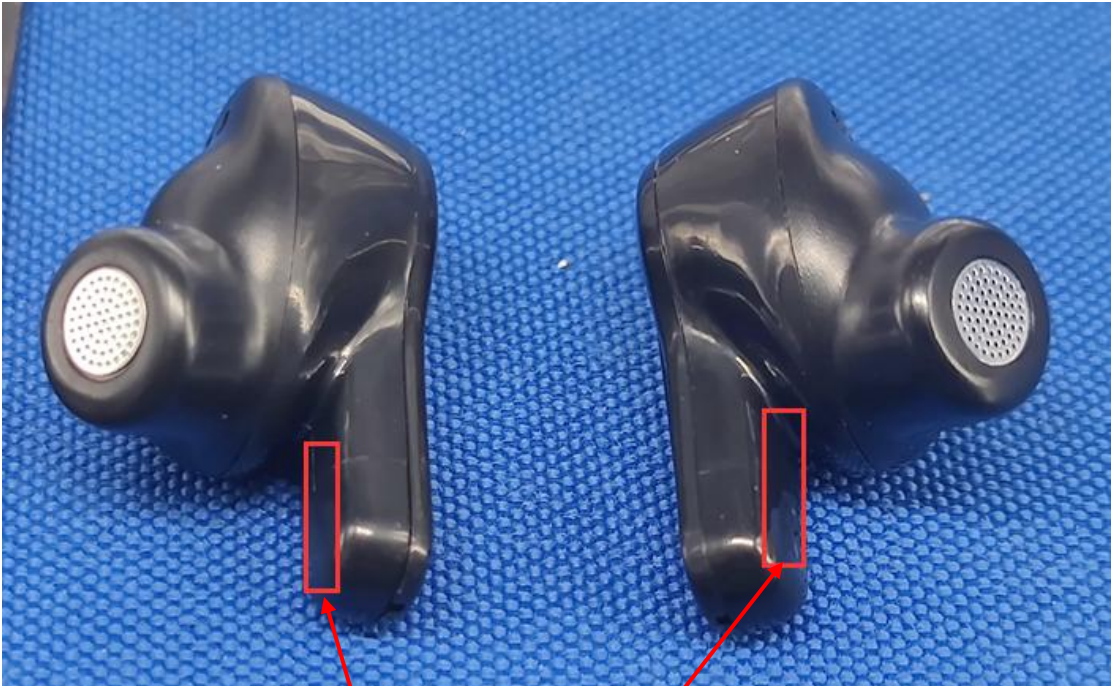

**Label Artwork and Location**

**Model: G18**

**Label:**

**FCC ID: 2A2IL-G18**

**Size: L\*W= 12\*5mm**

**Location**