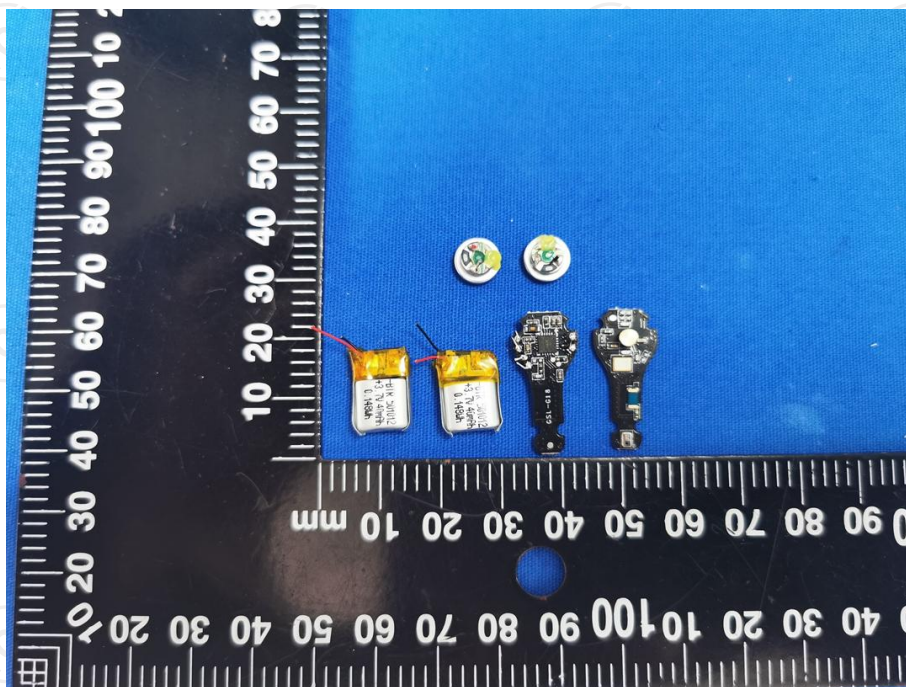

**Product: Gaming bluetooth headset**  
**Model: G10**  
**Internal Photos**

**\*\*\*\*\*END OF REPORT\*\*\*\*\***