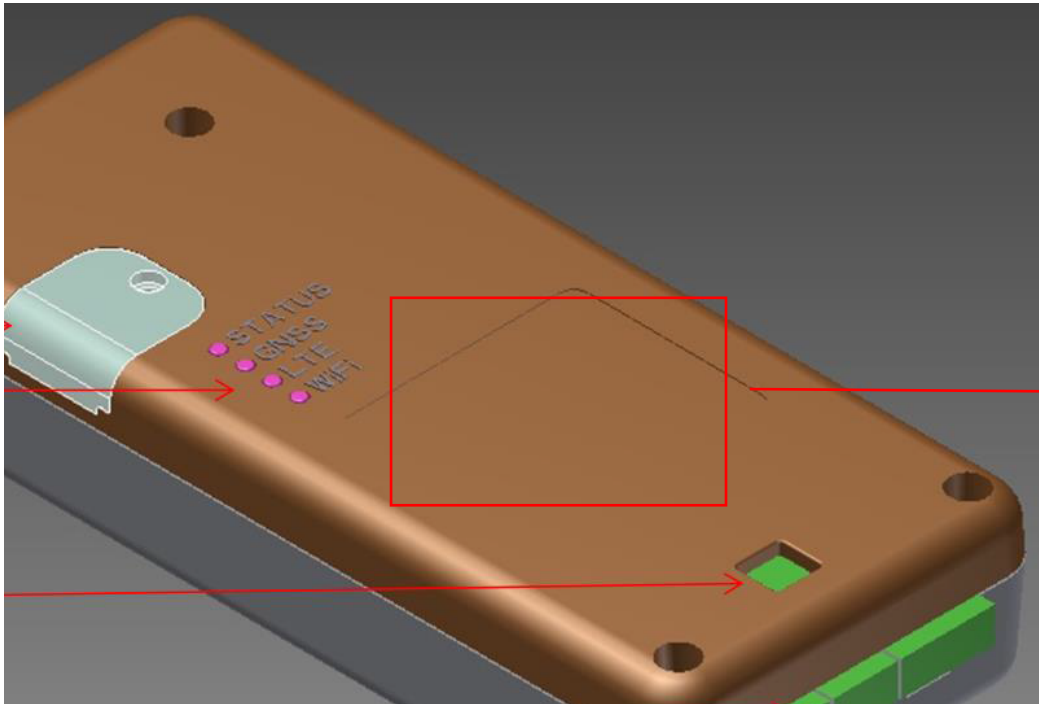

Label Informaion

Label 35mmx30mm

MODEL: DC-20A
S/N: 220001
Manuf :
DASH COMPANY Inc
FCC ID: 2A2H7-DC-20A
Input: DC 36V 1A
Made in Korea