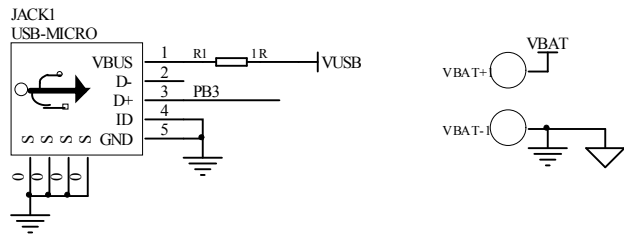

AB5605B SSOP24-150mil

V1.0

POWER

DAC

MIC

AUX

KEY / LED