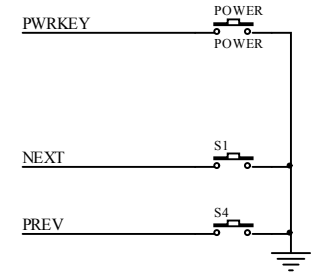

AB5605B SSOP24-150mil

V1.0

POWER

DAC

MIC

AUX

KEY / LED