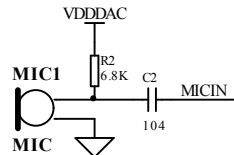

AB5605B SSOP24-150mil

V1.0

POWER

DAC

MIC

AUX

KEY / LED