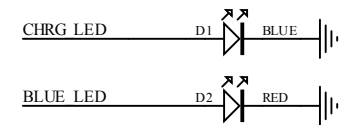

AB5605B SSOP24-150mil

V1.0

POWER

DAC

MIC

AUX

KEY / LED