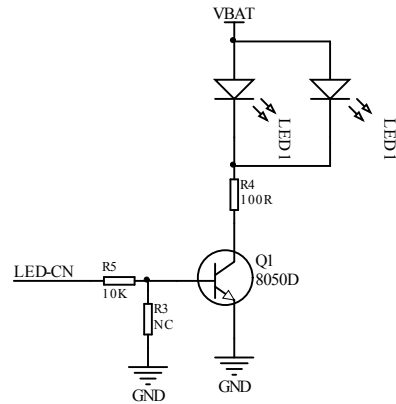

AB5605B SSOP24-150mil

V1.0

POWER

DAC

MIC

AUX

KEY / LED