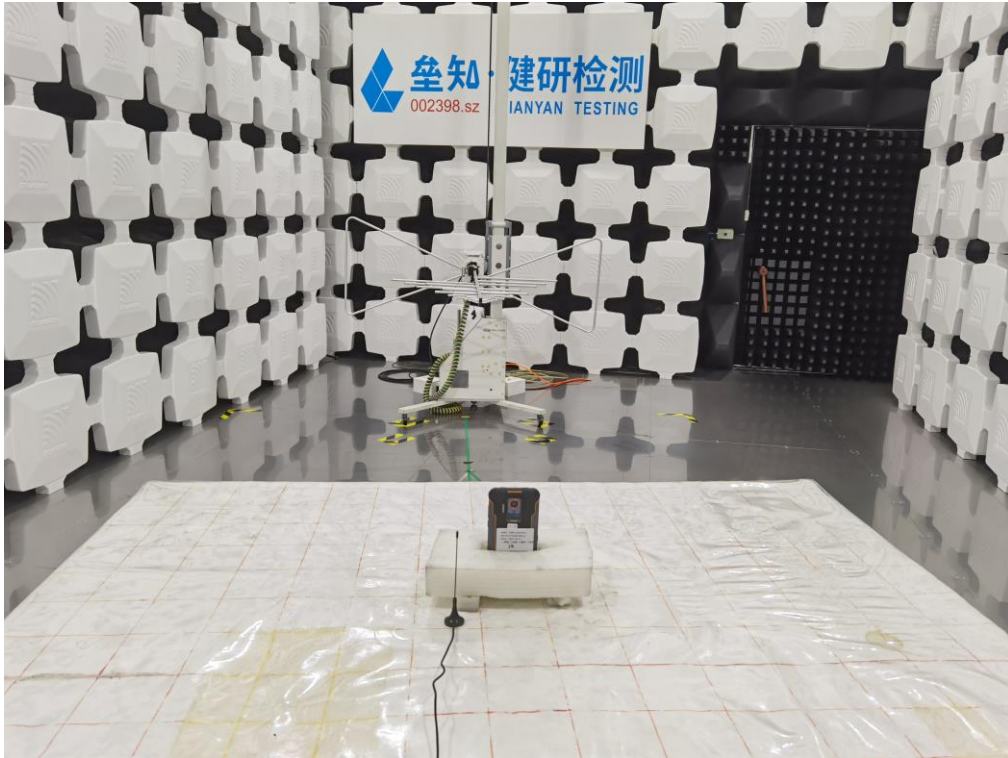

7 Test Setup Photo

Radiated Spurious Emission
Below 1GHz

Above 1GHz

8 EUT Constructional Details

Reference to the test report No. JYTSZB-R12-2101653.

-----End of report-----