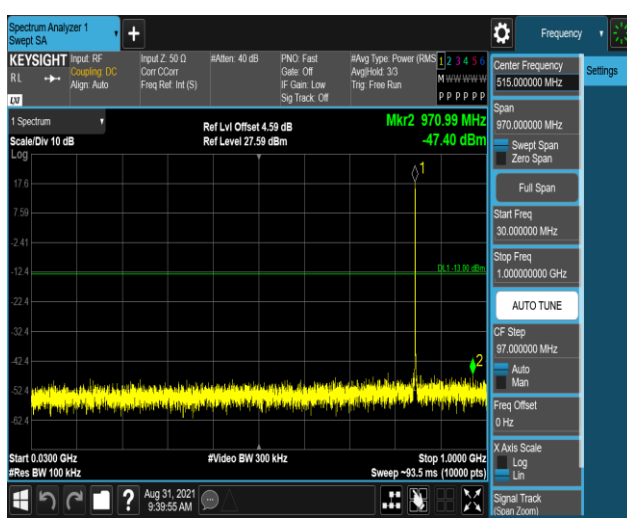

Band26-1.4MHz-16QAM-27033-1RB#0-Range1:30 ~1000MHz