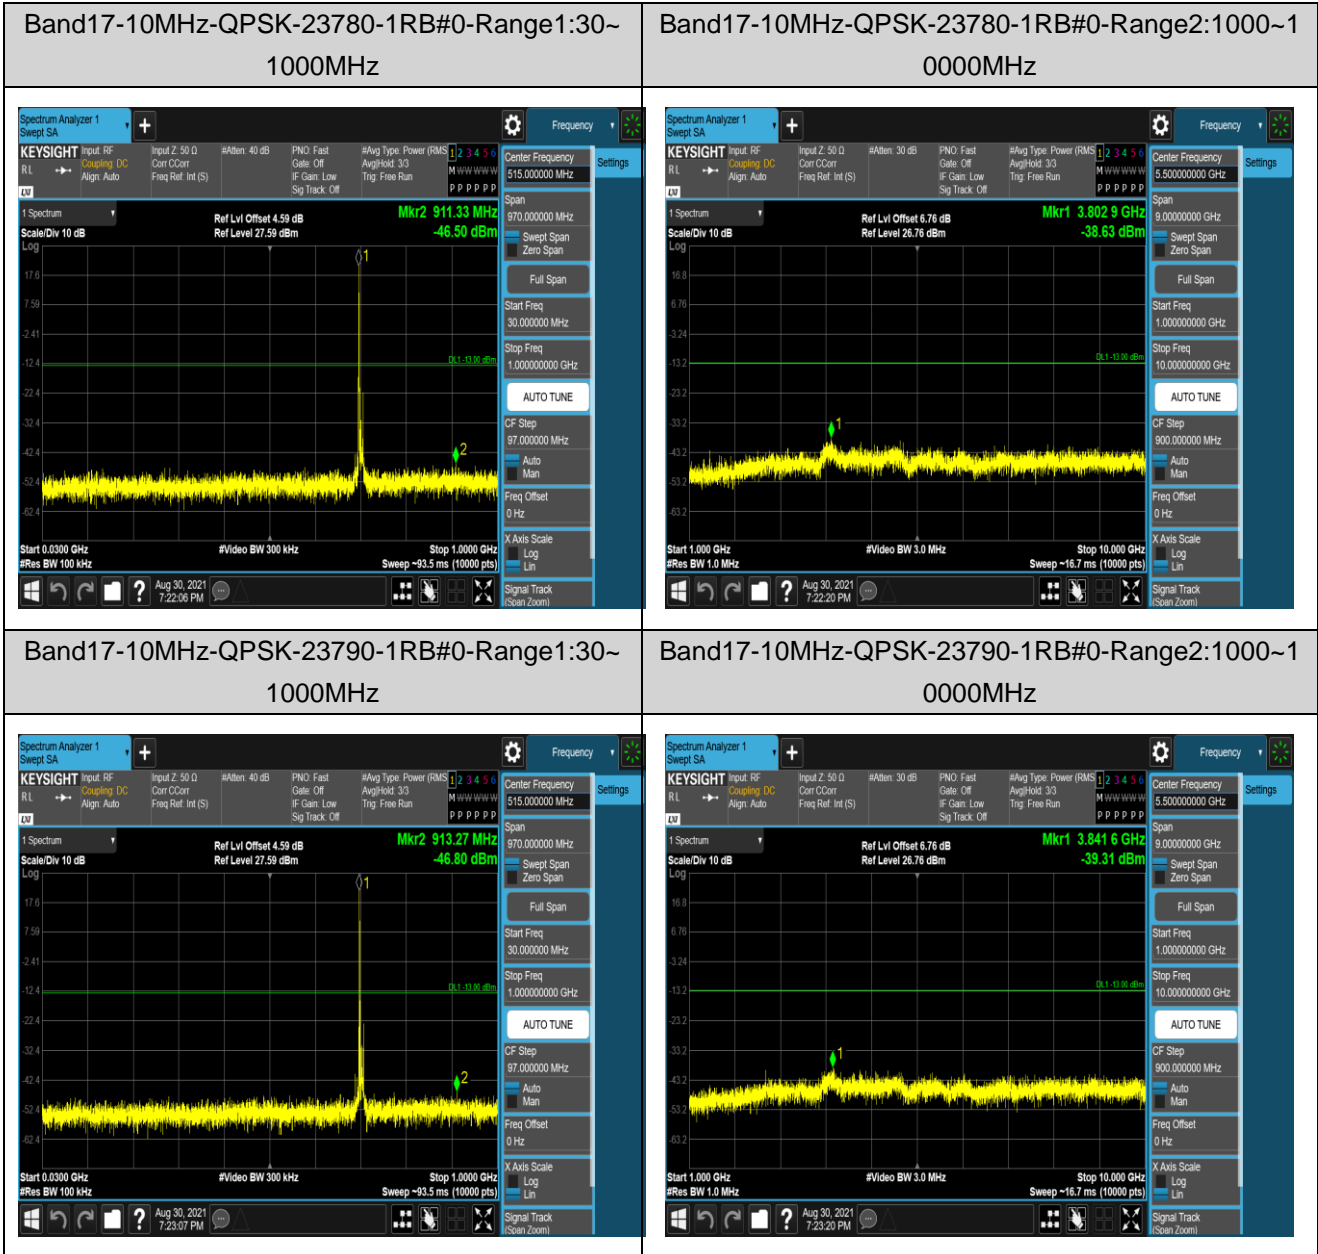

Band17-5MHz-QPSK-23790-1RB#0-Range1:30~1000MHz  
 Band17-5MHz-QPSK-23790-1RB#0-Range2:1000~1000MHz

Band17-5MHz-QPSK-23825-1RB#0-Range1:30~1000MHz      Band17-5MHz-QPSK-23825-1RB#0-Range2:1000~1000MHz

Band17-5MHz-16QAM-23755-1RB#0-Range1:30~1000MHz      Band17-5MHz-16QAM-23755-1RB#0-Range2:1000~1000MHz