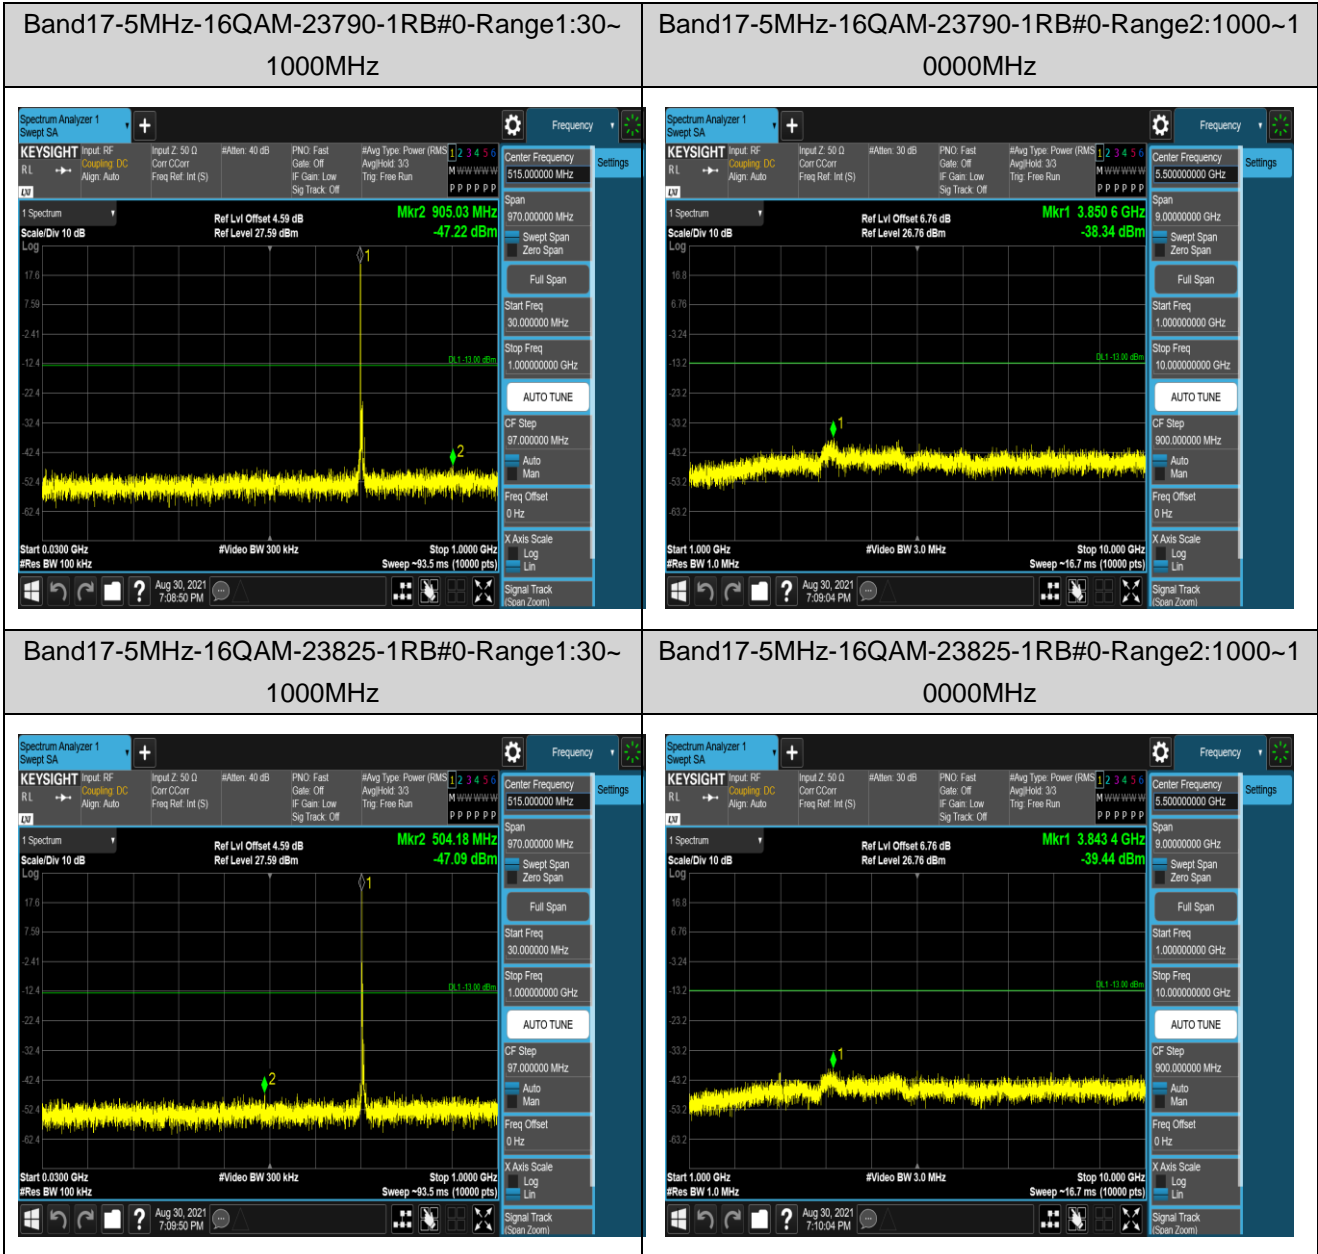

Band17-5MHz-QPSK-23790-1RB#0-Range1:30~1000MHz  
 Band17-5MHz-QPSK-23790-1RB#0-Range2:1000~1000MHz

Band17-5MHz-QPSK-23825-1RB#0-Range1:30~1000MHz      Band17-5MHz-QPSK-23825-1RB#0-Range2:1000~1000MHz

Band17-5MHz-16QAM-23755-1RB#0-Range1:30~1000MHz      Band17-5MHz-16QAM-23755-1RB#0-Range2:1000~1000MHz