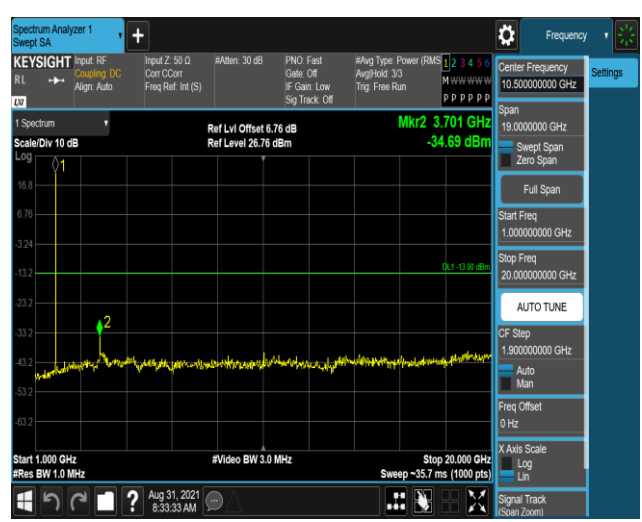

Band25-1.4MHz-QPSK-26365-1RB#0-Range1:30~1000MHz
Band25-1.4MHz-QPSK-26365-1RB#0-Range2:1000~20000MHz

Band25-1.4MHz-QPSK-26047-1RB#0-Range1:30~1000MHz
Band25-1.4MHz-QPSK-26047-1RB#0-Range2:1000~20000MHz