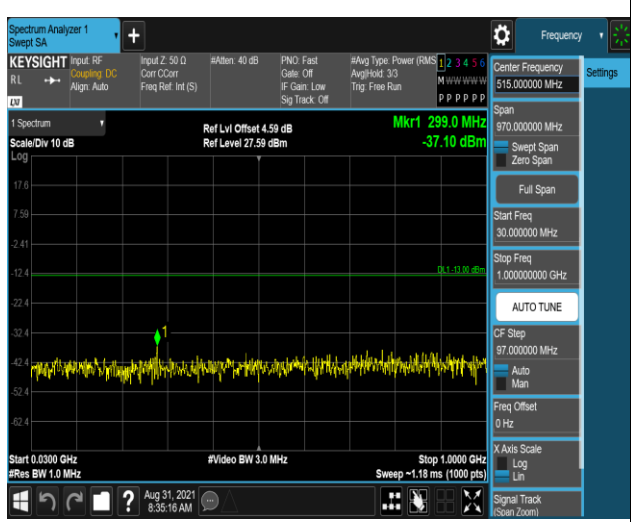

Band25-1.4MHz-16QAM-26047-1RB#0-Range1:30~1000MHz   Band25-1.4MHz-16QAM-26047-1RB#0-Range2:1000~20000MHz

Band25-1.4MHz-QPSK-26683-1RB#0-Range1:30~1000MHz   Band25-1.4MHz-QPSK-26683-1RB#0-Range2:1000~20000MHz