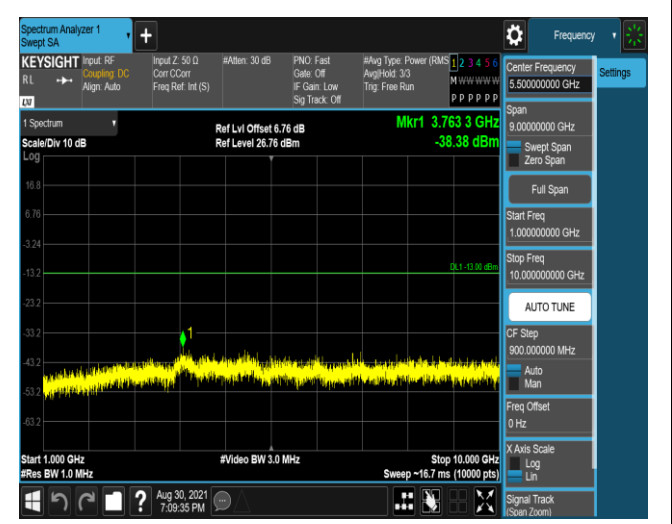

Band17-5MHz-16QAM-23755-1RB#0-Range1:30~1000MHz   Band17-5MHz-16QAM-23755-1RB#0-Range2:1000~1000MHz

Band17-5MHz-QPSK-23825-1RB#0-Range1:30~1000MHz   Band17-5MHz-QPSK-23825-1RB#0-Range2:1000~1000MHz