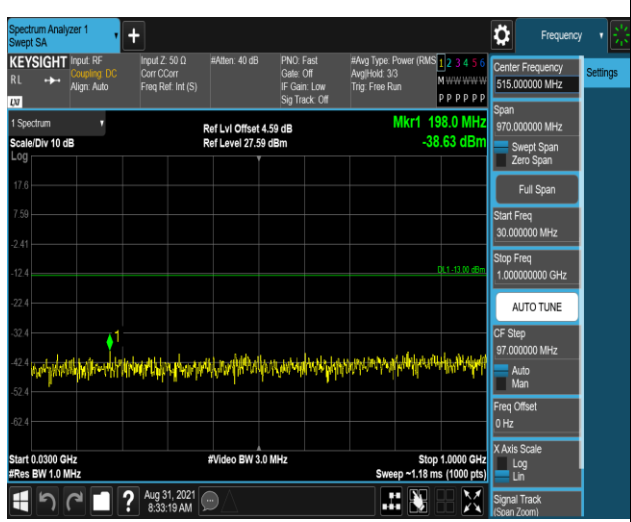

Band25-1.4MHz-QPSK-26365-1RB#0-Range1:30~1000MHz
Band25-1.4MHz-QPSK-26365-1RB#0-Range2:1000~20000MHz

Band25-1.4MHz-QPSK-26047-1RB#0-Range1:30~1000MHz
Band25-1.4MHz-QPSK-26047-1RB#0-Range2:1000~20000MHz