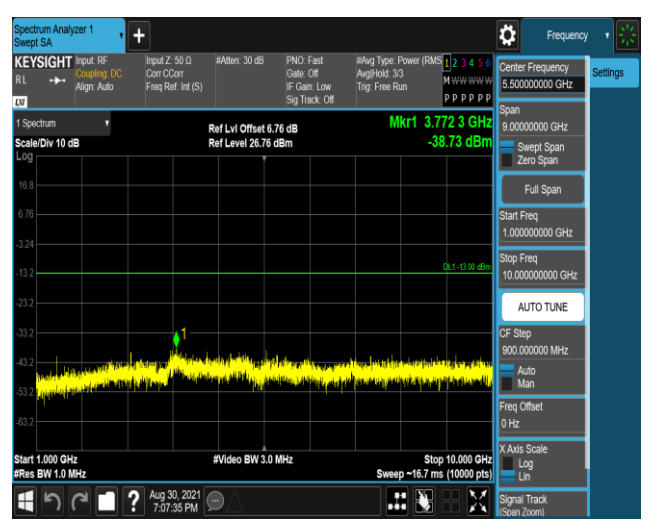

Band17-5MHz-QPSK-23790-1RB#0-Range1:30~1000MHz
Band17-5MHz-QPSK-23790-1RB#0-Range2:1000~1000MHz

Band17-5MHz-QPSK-23755-1RB#0-Range1:30~1000MHz
Band17-5MHz-QPSK-23755-1RB#0-Range2:1000~1000MHz