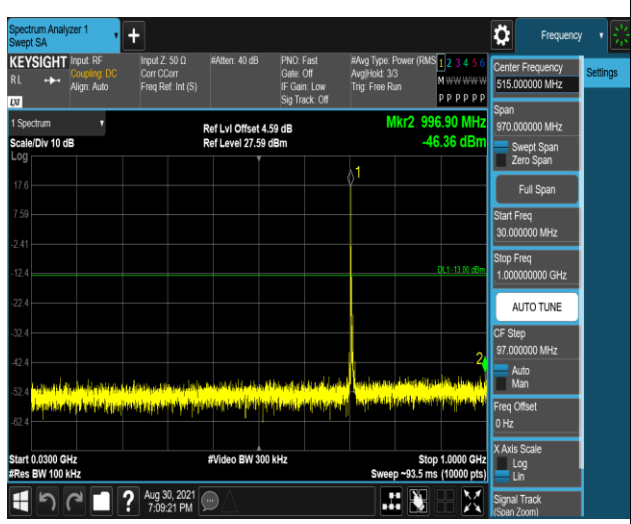

Band17-5MHz-16QAM-23755-1RB#0-Range1:30~1000MHz   Band17-5MHz-16QAM-23755-1RB#0-Range2:1000~1000MHz

Band17-5MHz-QPSK-23825-1RB#0-Range1:30~1000MHz   Band17-5MHz-QPSK-23825-1RB#0-Range2:1000~1000MHz