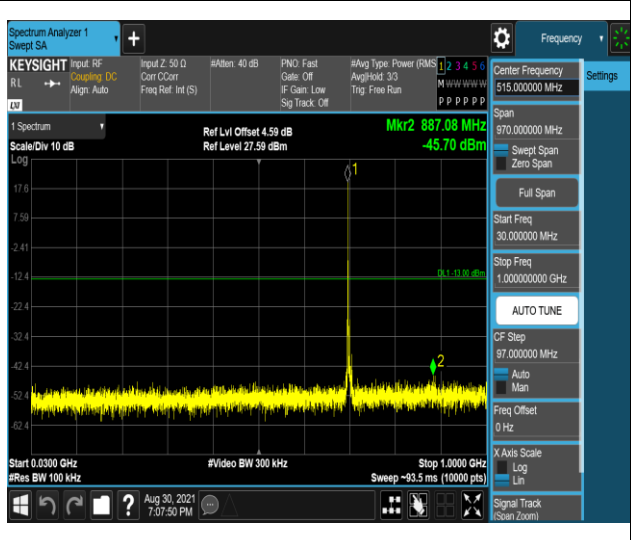

Band17-5MHz-16QAM-23755-1RB#0-Range1:30~1000MHz   Band17-5MHz-16QAM-23755-1RB#0-Range2:1000~1000MHz