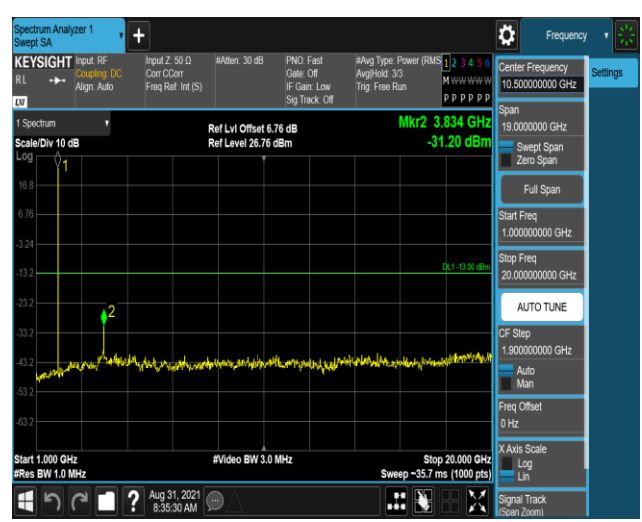

Band25-1.4MHz-16QAM-26047-1RB#0-Range1:30~1000MHz   Band25-1.4MHz-16QAM-26047-1RB#0-Range2:1000~20000MHz

Band25-1.4MHz-QPSK-26683-1RB#0-Range1:30~1000MHz   Band25-1.4MHz-QPSK-26683-1RB#0-Range2:1000~20000MHz