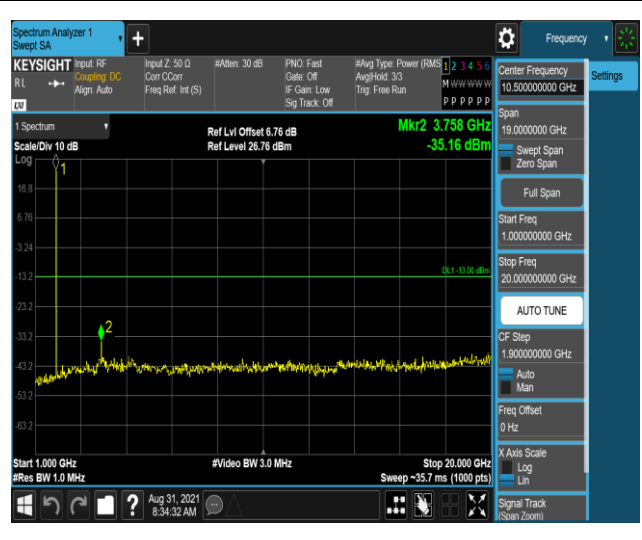

Band25-1.4MHz-QPSK-26365-1RB#0-Range1:30~1000MHz
Band25-1.4MHz-QPSK-26365-1RB#0-Range2:1000~20000MHz