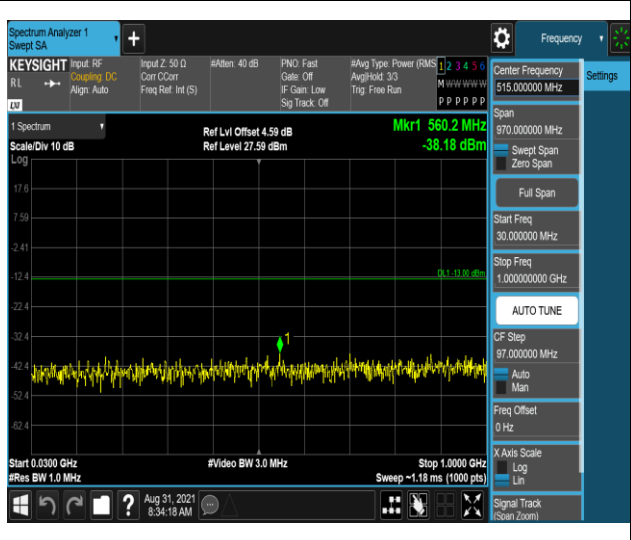

Band25-1.4MHz-QPSK-26683-1RB#0-Range1:30~1000MHz   Band25-1.4MHz-QPSK-26683-1RB#0-Range2:1000~20000MHz

Band25-1.4MHz-QPSK-26365-1RB#0-Range1:30~1000MHz
Band25-1.4MHz-QPSK-26365-1RB#0-Range2:1000~20000MHz