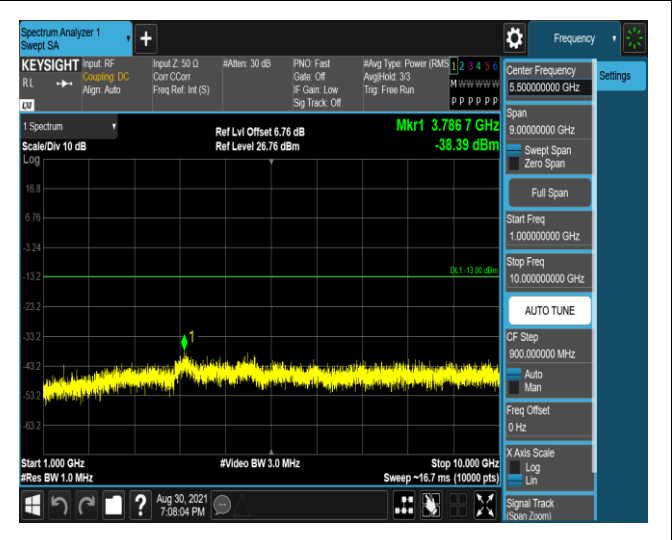

Band17-5MHz-16QAM-23755-1RB#0-Range1:30~1000MHz   Band17-5MHz-16QAM-23755-1RB#0-Range2:1000~1000MHz