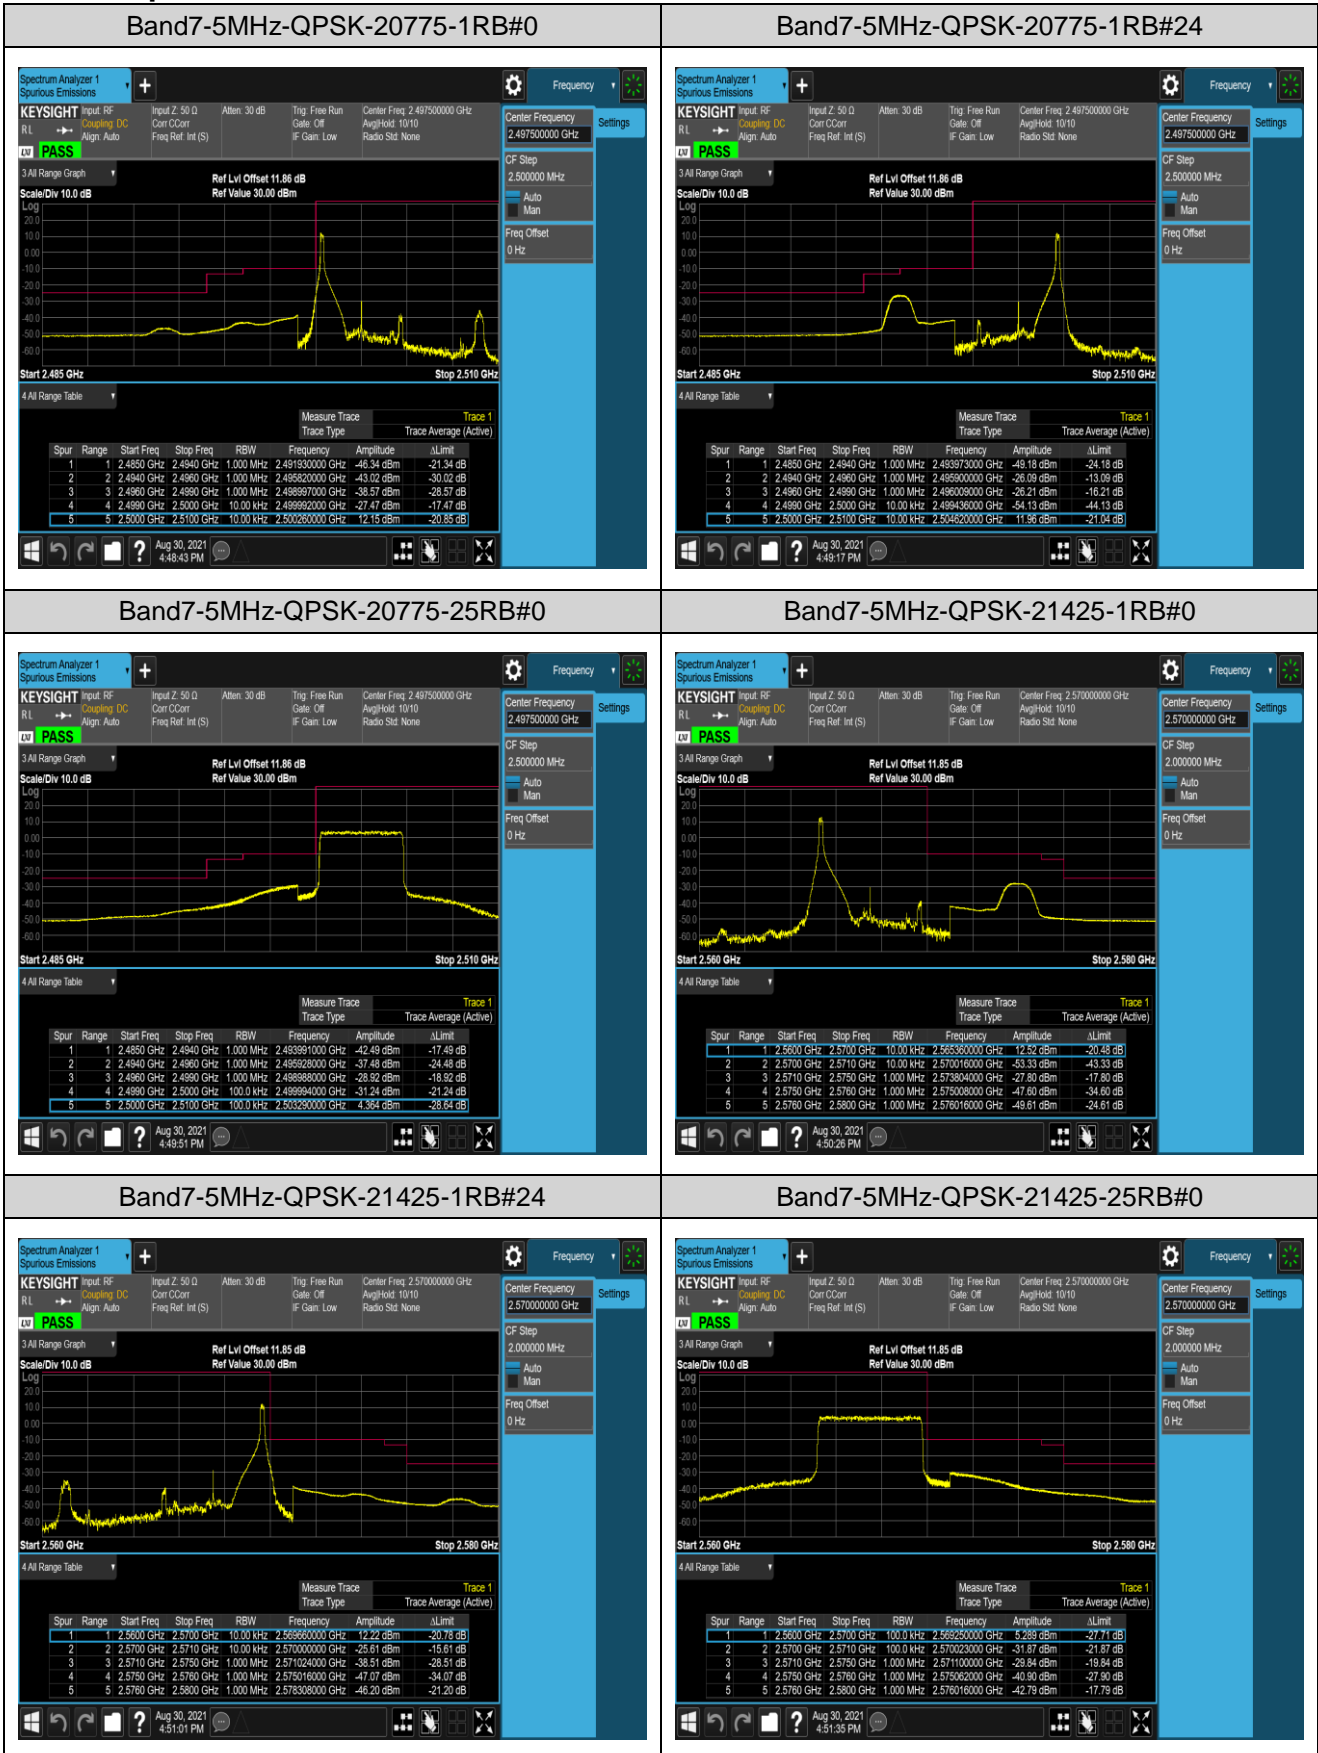

Band7-5MHz-16QAM-20775-1RB#0

Band7-5MHz-16QAM-20775-1RB#24

Test Graphs