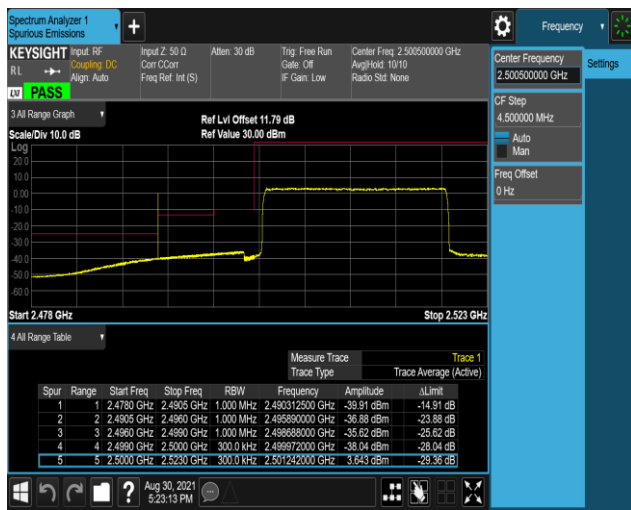

Remark: All bandwidth and all modulation had been tested, but only the worst case data displayed in this report.

Test Graphs

Band7-5MHz-16QAM-20775-1RB#0

Band7-5MHz-16QAM-20775-1RB#24

Band7-5MHz-16QAM-20775-25RB#0

Band7-5MHz-16QAM-21425-1RB#0

Band7-5MHz-16QAM-21425-1RB#24

Band7-5MHz-16QAM-21425-25RB#0

Band7-20MHz-QPSK-20850-1RB#0

Band7-20MHz-QPSK-20850-1RB#99

Band7-20MHz-QPSK-20850-100RB#0

Band7-20MHz-QPSK-21350-1RB#0