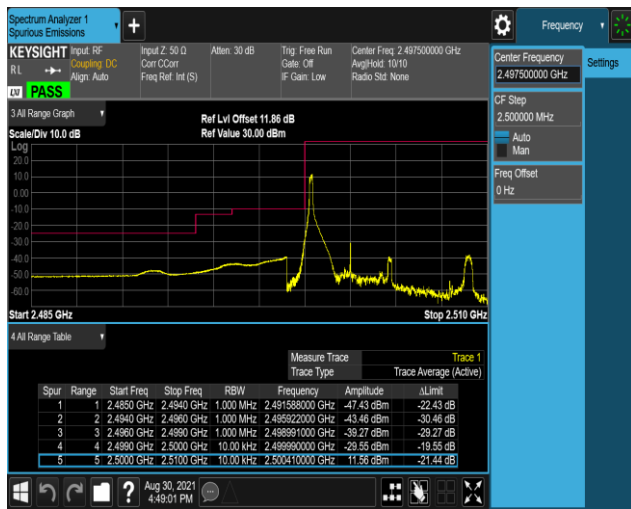

Band7-5MHz-16QAM-20775-25RB#0