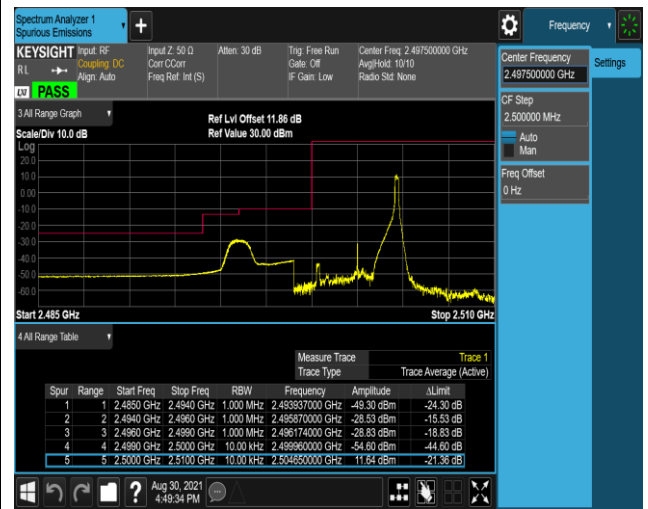

Remark: All bandwidth and all modulation had been tested, but only the worst case data displayed in this report.

Test Graphs

Band7-5MHz-16QAM-20775-1RB#0

Band7-5MHz-16QAM-20775-1RB#24

Band7-5MHz-16QAM-20775-25RB#0