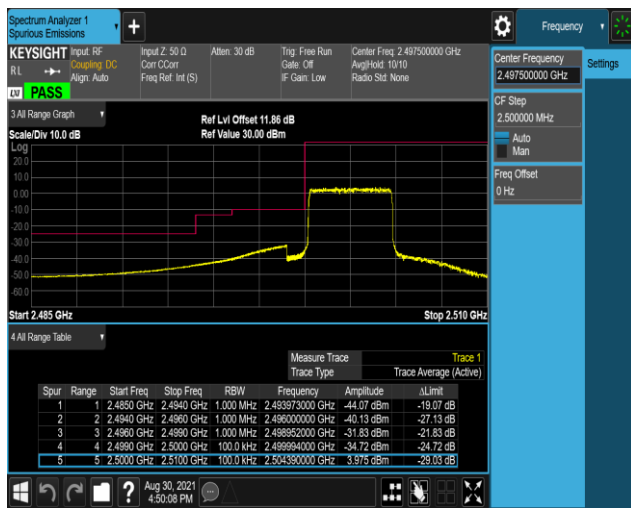

Remark: All bandwidth and all modulation had been tested, but only the worst case data displayed in this report.

Test Graphs

Band7-5MHz-16QAM-20775-1RB#0

Band7-5MHz-16QAM-20775-1RB#24

Band7-5MHz-16QAM-20775-25RB#0