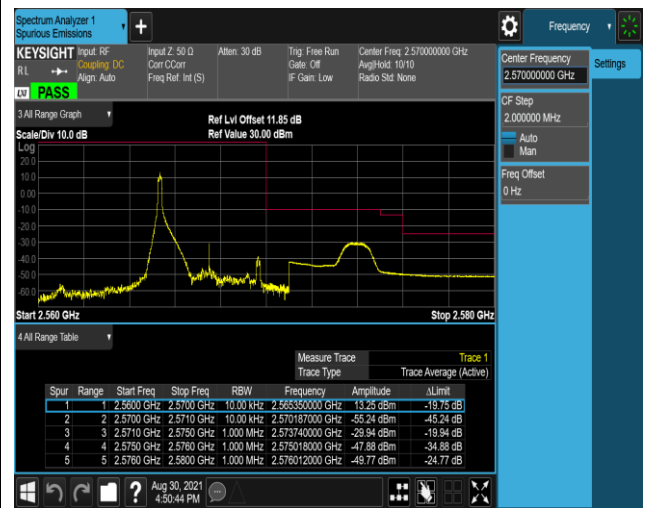

Band7-5MHz-16QAM-21425-25RB#0