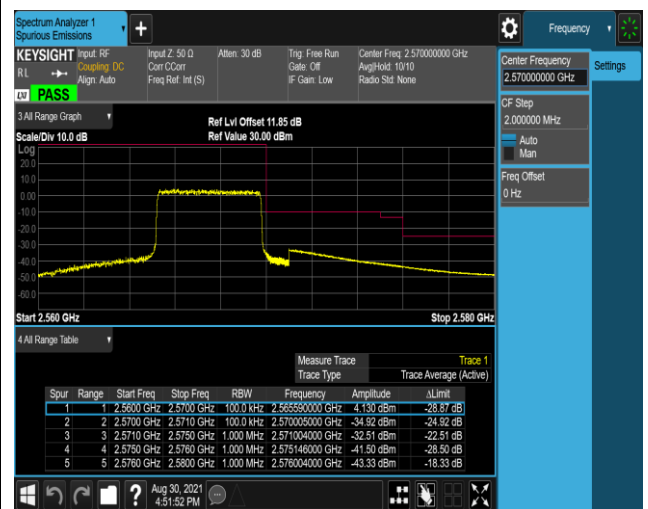

Band7-20MHz-QPSK-20850-1RB#99