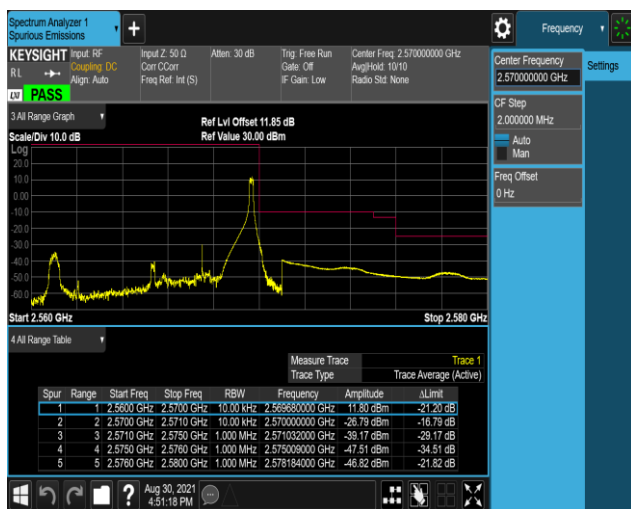

Band7-20MHz-QPSK-20850-1RB#0