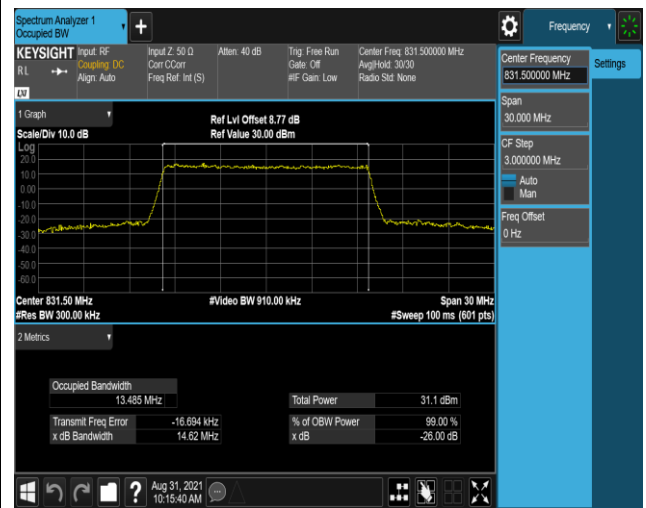

Band26-10MHz-16QAM-26990-50RB#0

Band26-15MHz-QPSK-26765-75RB#0

Band26-15MHz-QPSK-26865-75RB#0

Band26-15MHz-QPSK-26915-75RB#0

Band26-15MHz-QPSK-26965-75RB#0

Band26-15MHz-16QAM-26765-75RB#0

Band26-15MHz-16QAM-26865-75RB#0