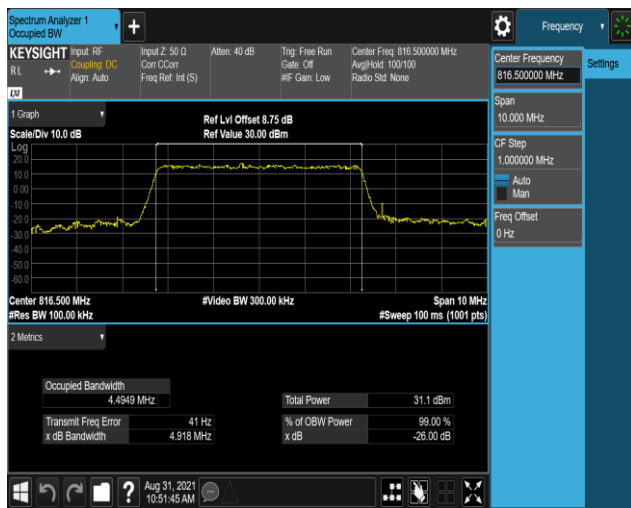

Band26-5MHz-16QAM-26765-25RB#0

Band26-5MHz-16QAM-26715-25RB#0