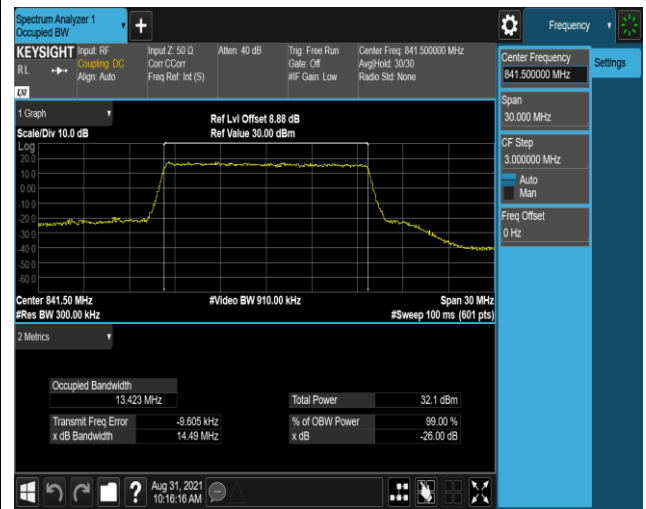

Band26-10MHz-16QAM-26990-50RB#0

Band26-15MHz-QPSK-26765-75RB#0

Band26-15MHz-QPSK-26865-75RB#0

Band26-15MHz-QPSK-26915-75RB#0

Band26-15MHz-QPSK-26965-75RB#0

Band26-15MHz-16QAM-26765-75RB#0

Band26-15MHz-16QAM-26865-75RB#0