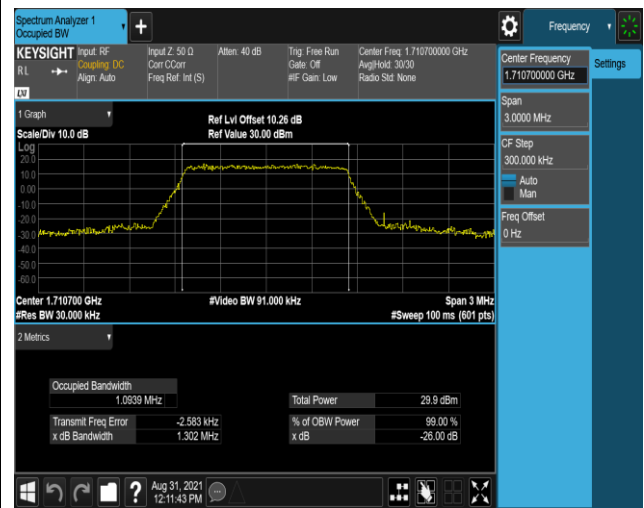

Band66-1.4MHz-16QAM-132665-6RB#0

Band66-1.4MHz-16QAM-131979-6RB#0