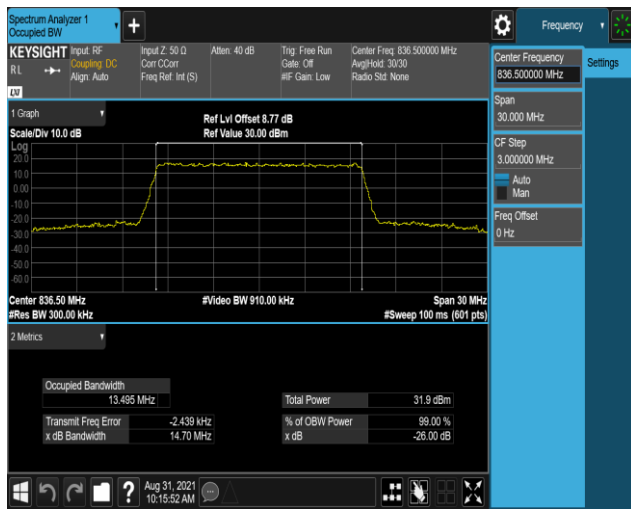

Band26-10MHz-16QAM-26990-50RB#0

Band26-15MHz-QPSK-26765-75RB#0

Band26-15MHz-QPSK-26865-75RB#0

Band26-15MHz-QPSK-26915-75RB#0

Band26-15MHz-QPSK-26965-75RB#0

Band26-15MHz-16QAM-26765-75RB#0

Band26-15MHz-16QAM-26865-75RB#0