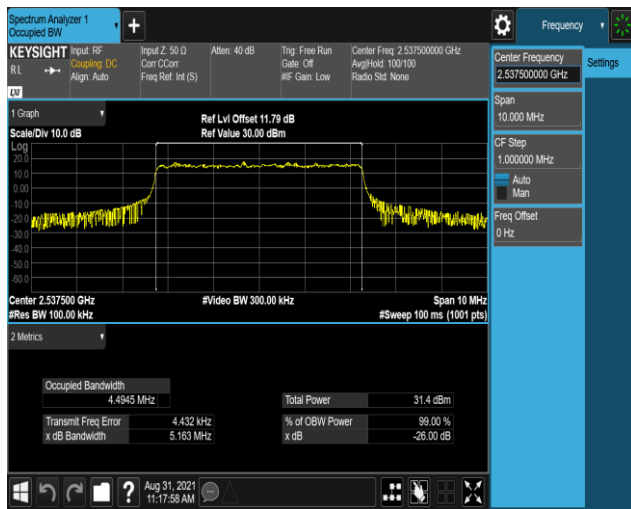

Band41-5MHz-QPSK-41215-25RB#0

Band41-5MHz-QPSK-40065-25RB#0