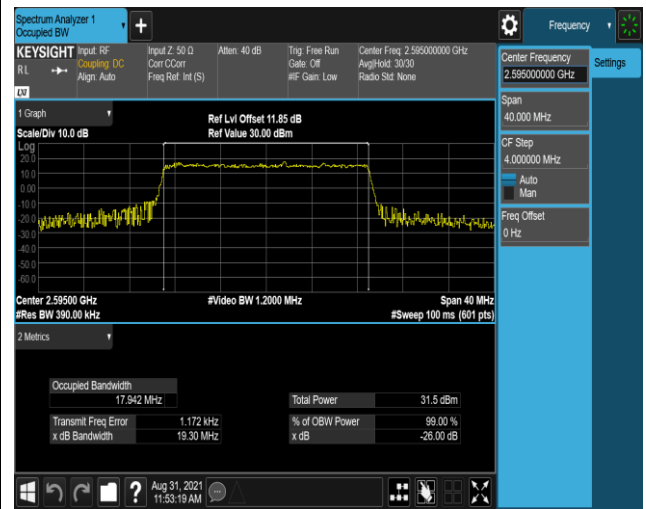

Band41-20MHz-16QAM-40140-100RB#0

Band41-20MHz-QPSK-40640-100RB#0