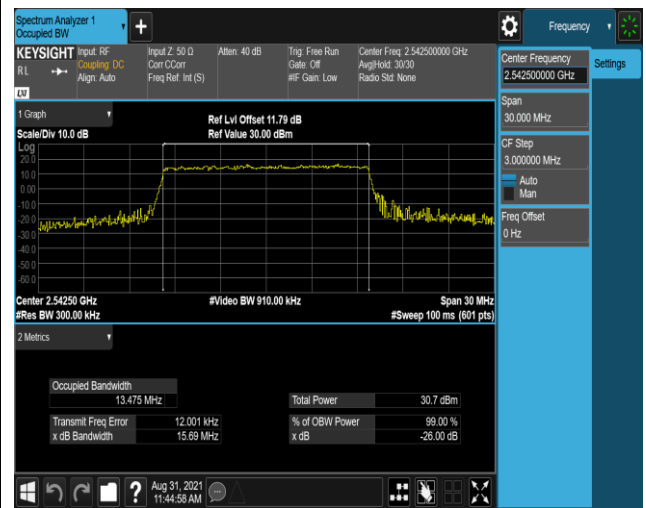

Band41-15MHz-QPSK-40115-75RB#0

Band41-15MHz-QPSK-40640-75RB#0

Band41-15MHz-QPSK-41165-75RB#0

Band41-15MHz-16QAM-40115-75RB#0

Band41-15MHz-16QAM-40640-75RB#0

Band41-15MHz-16QAM-41165-75RB#0

Band41-20MHz-QPSK-40140-100RB#0