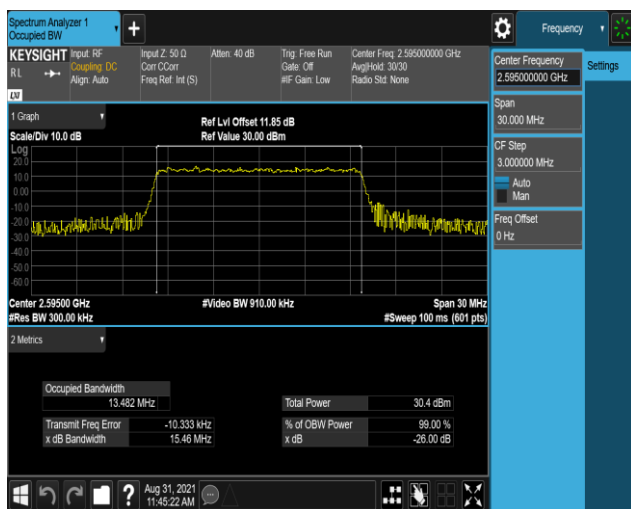

Band41-15MHz-QPSK-40115-75RB#0

Band41-15MHz-QPSK-40640-75RB#0

Band41-15MHz-QPSK-41165-75RB#0

Band41-15MHz-16QAM-40115-75RB#0

Band41-15MHz-16QAM-40640-75RB#0

Band41-15MHz-16QAM-41165-75RB#0

Band41-20MHz-QPSK-40140-100RB#0