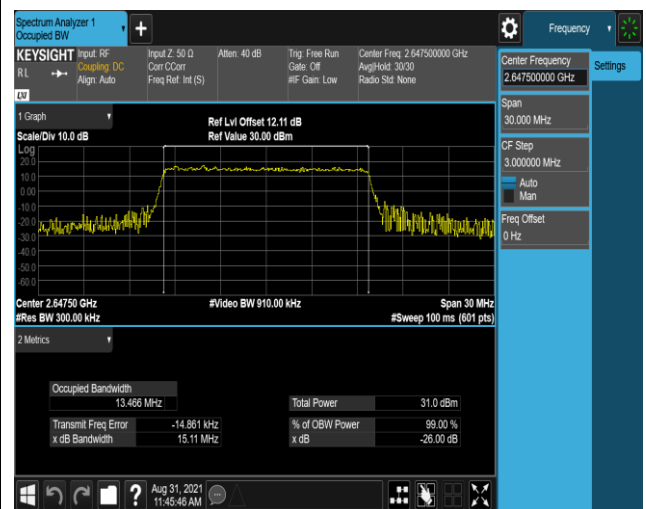

Band41-15MHz-QPSK-40115-75RB#0

Band41-15MHz-QPSK-40640-75RB#0

Band41-15MHz-QPSK-41165-75RB#0

Band41-15MHz-16QAM-40115-75RB#0

Band41-15MHz-16QAM-40640-75RB#0

Band41-15MHz-16QAM-41165-75RB#0

Band41-20MHz-QPSK-40140-100RB#0