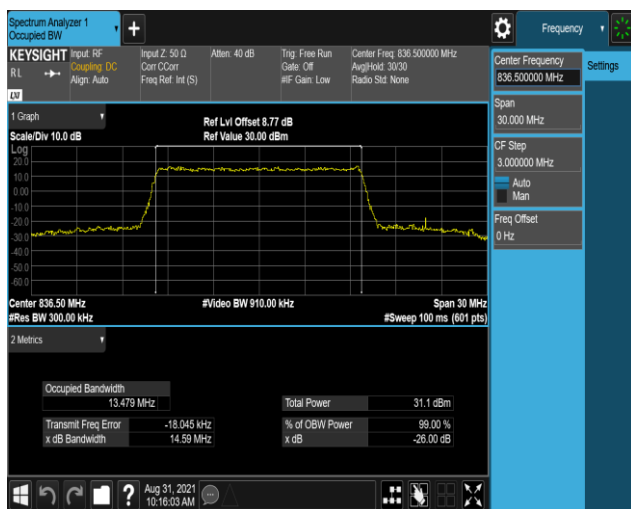

Band41-5MHz-QPSK-40065-25RB#0

Band26-15MHz-16QAM-26915-75RB#0