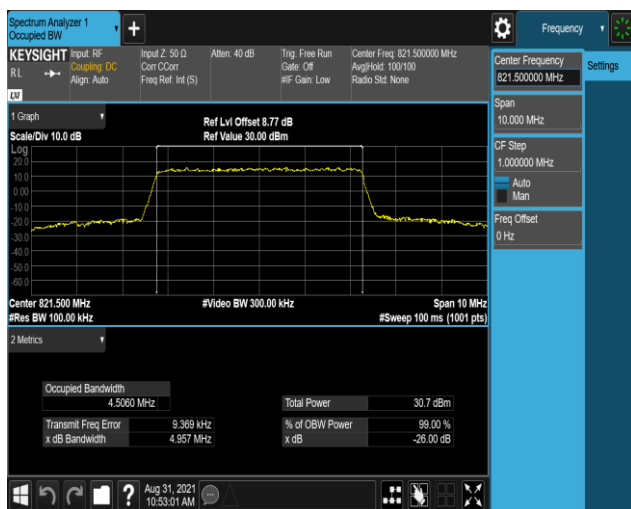

Band26-5MHz-QPSK-27015-25RB#0

Band26-5MHz-16QAM-26715-25RB#0

Band26-5MHz-16QAM-26740-25RB#0

Band26-5MHz-16QAM-26765-25RB#0

Band26-5MHz-16QAM-26815-25RB#0

Band26-5MHz-16QAM-26915-25RB#0

Band26-5MHz-16QAM-27015-25RB#0