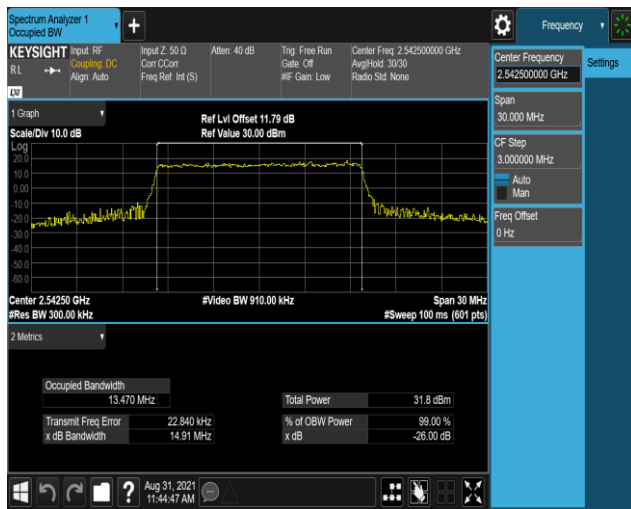

Band41-15MHz-QPSK-41165-75RB#0

Band41-15MHz-QPSK-40115-75RB#0