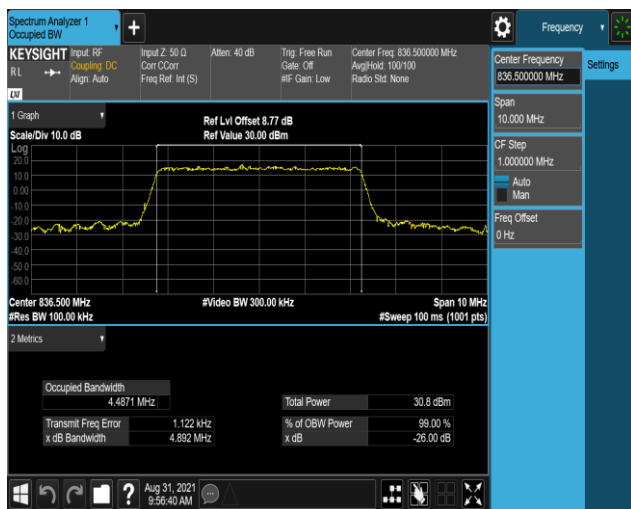

Band26-5MHz-QPSK-27015-25RB#0

Band26-5MHz-16QAM-26715-25RB#0

Band26-5MHz-16QAM-26740-25RB#0

Band26-5MHz-16QAM-26765-25RB#0

Band26-5MHz-16QAM-26815-25RB#0

Band26-5MHz-16QAM-26915-25RB#0

Band26-5MHz-16QAM-27015-25RB#0