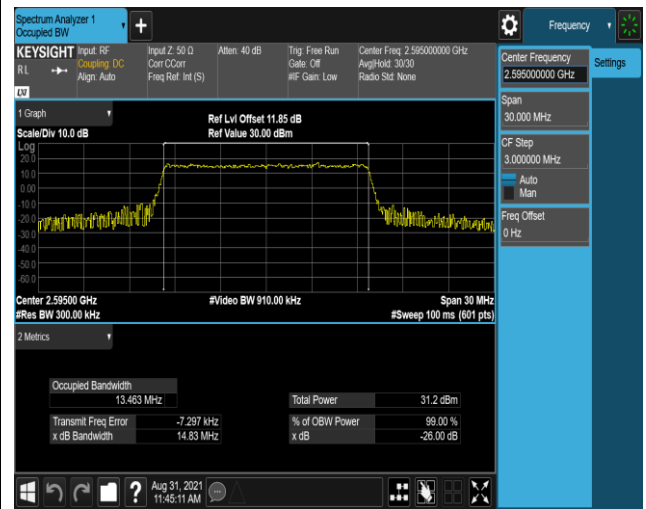

Band41-15MHz-16QAM-40115-75RB#0

Band41-15MHz-QPSK-40640-75RB#0