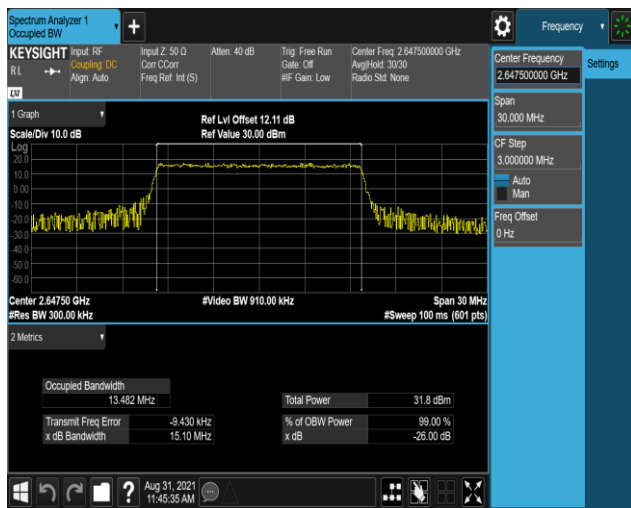

Band41-15MHz-16QAM-40640-75RB#0

Band41-15MHz-QPSK-41165-75RB#0