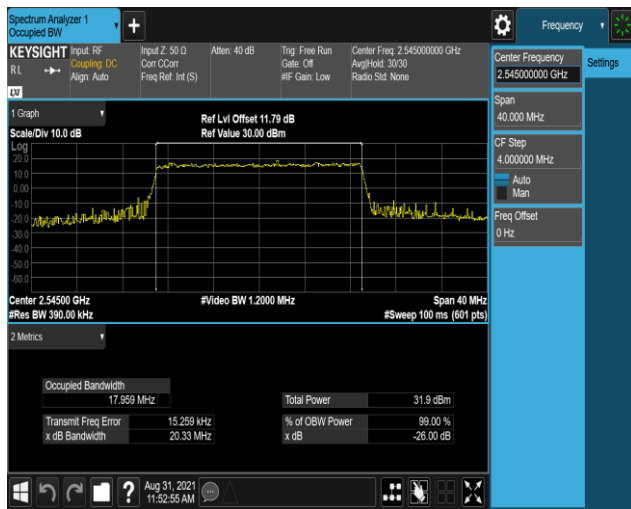

Band41-15MHz-QPSK-40115-75RB#0

Band41-15MHz-QPSK-40640-75RB#0

Band41-15MHz-QPSK-41165-75RB#0

Band41-15MHz-16QAM-40115-75RB#0

Band41-15MHz-16QAM-40640-75RB#0

Band41-15MHz-16QAM-41165-75RB#0

Band41-20MHz-QPSK-40140-100RB#0