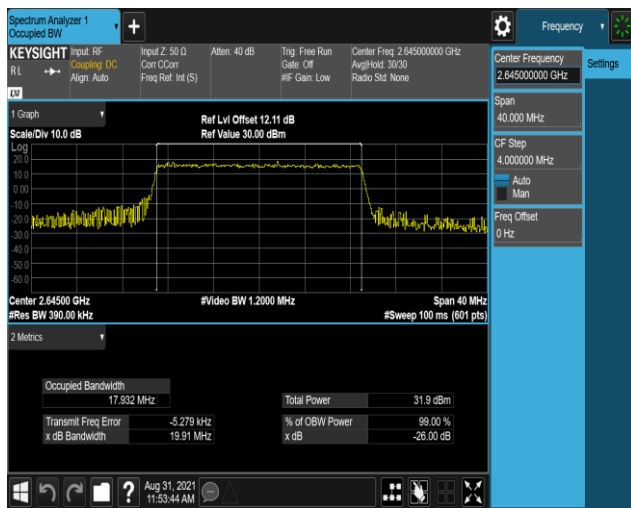

Band41-20MHz-16QAM-40640-100RB#0

Band41-20MHz-QPSK-41140-100RB#0