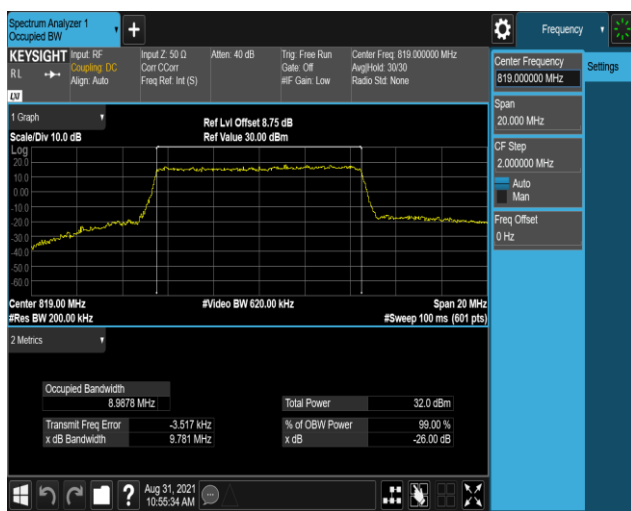

Band26-10MHz-QPSK-26915-50RB#0

Band26-10MHz-QPSK-26740-50RB#0