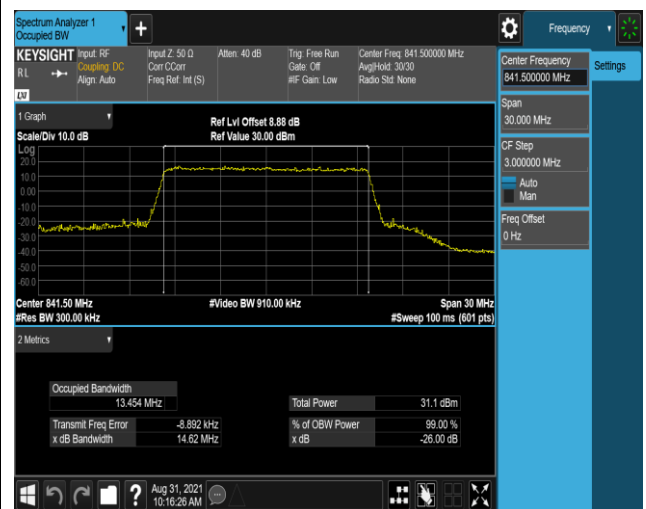

Band41-5MHz-QPSK-40640-25RB#0

Band26-15MHz-16QAM-26965-75RB#0