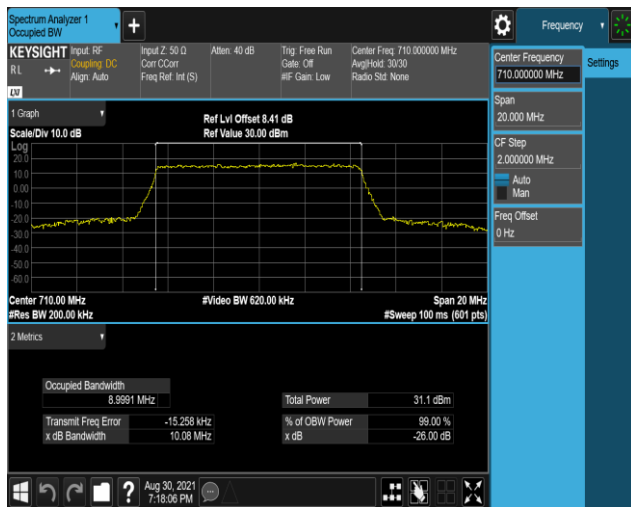

Band17-10MHz-QPSK-23780-50RB#0

Band17-10MHz-QPSK-23790-50RB#0

Band17-10MHz-QPSK-23800-50RB#0

Band17-10MHz-16QAM-23780-50RB#0

Band17-10MHz-16QAM-23790-50RB#0

Band17-10MHz-16QAM-23800-50RB#0

Band25-1.4MHz-QPSK-26047-6RB#0