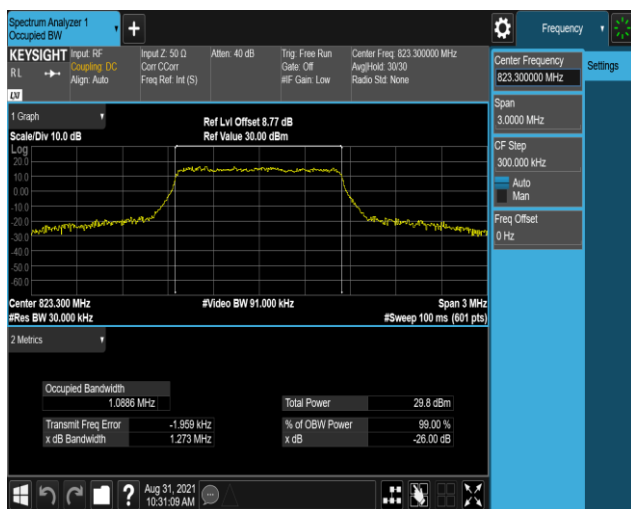

Band26-1.4MHz-16QAM-26915-6RB#0

Band26-1.4MHz-16QAM-26783-6RB#0