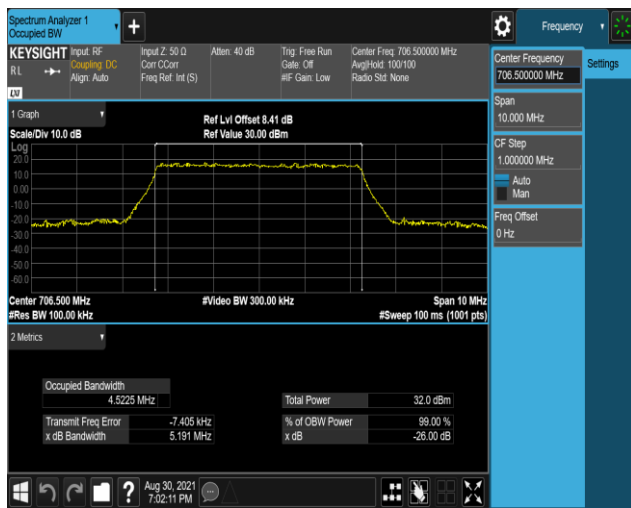

Band17-5MHz-QPSK-23825-25RB#0

Band17-5MHz-QPSK-23755-25RB#0