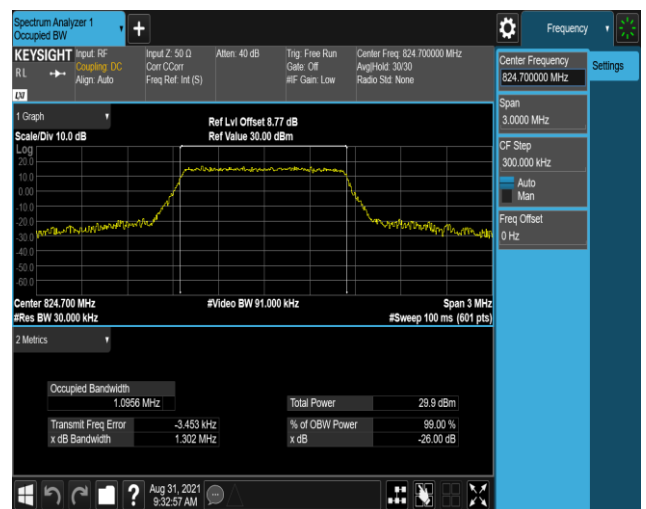

Band26-1.4MHz-16QAM-27033-6RB#0

Band26-1.4MHz-16QAM-26797-6RB#0