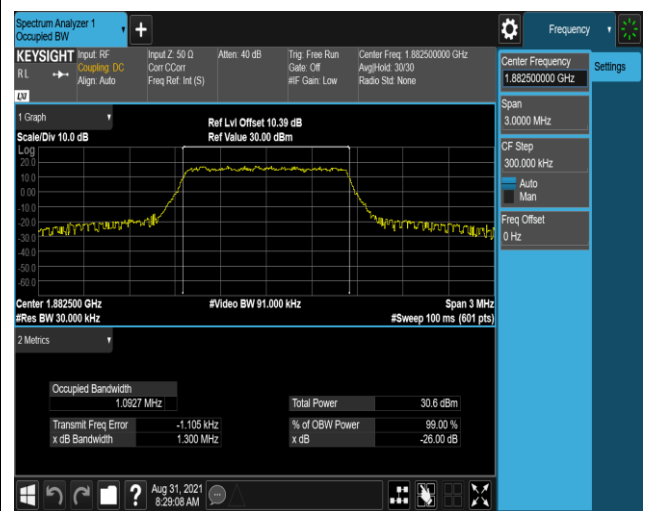

Band25-1.4MHz-16QAM-26047-6RB#0

Band25-1.4MHz-QPSK-26365-6RB#0