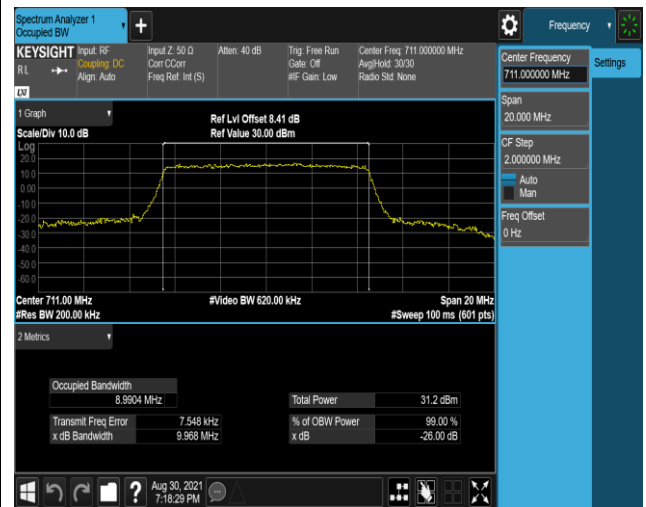

Band17-10MHz-QPSK-23780-50RB#0

Band17-10MHz-QPSK-23790-50RB#0

Band17-10MHz-QPSK-23800-50RB#0

Band17-10MHz-16QAM-23780-50RB#0

Band17-10MHz-16QAM-23790-50RB#0

Band17-10MHz-16QAM-23800-50RB#0

Band25-1.4MHz-QPSK-26047-6RB#0