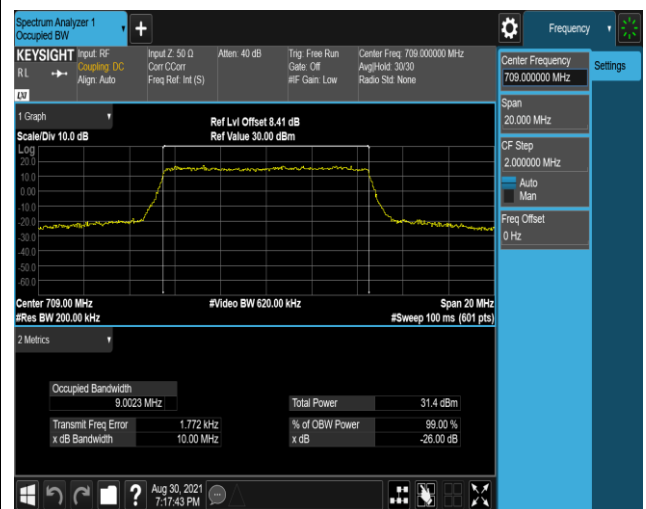

Band17-10MHz-QPSK-23780-50RB#0

Band17-10MHz-QPSK-23790-50RB#0

Band17-10MHz-QPSK-23800-50RB#0

Band17-10MHz-16QAM-23780-50RB#0

Band17-10MHz-16QAM-23790-50RB#0

Band17-10MHz-16QAM-23800-50RB#0

Band25-1.4MHz-QPSK-26047-6RB#0