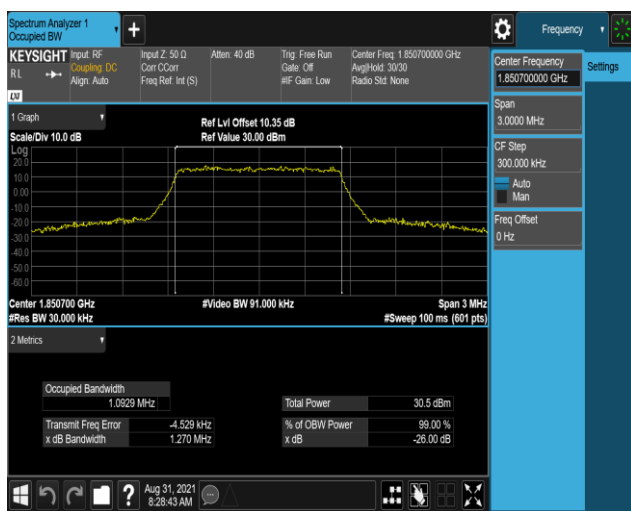

Band17-10MHz-QPSK-23780-50RB#0

Band17-10MHz-QPSK-23790-50RB#0

Band17-10MHz-QPSK-23800-50RB#0

Band17-10MHz-16QAM-23780-50RB#0

Band17-10MHz-16QAM-23790-50RB#0

Band17-10MHz-16QAM-23800-50RB#0

Band25-1.4MHz-QPSK-26047-6RB#0