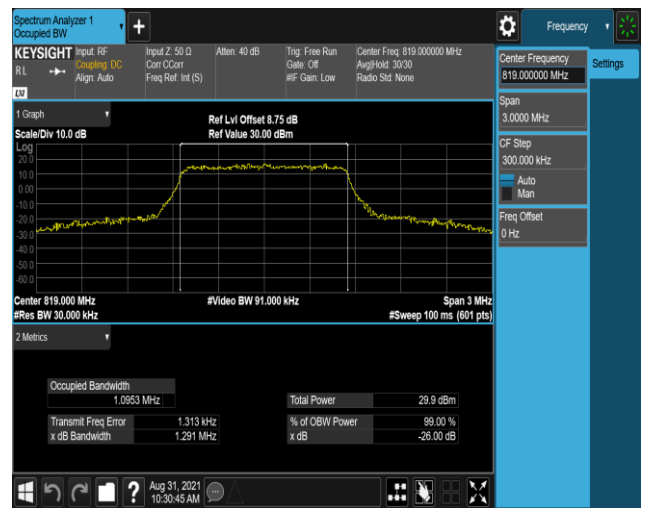

Band26-1.4MHz-16QAM-26797-6RB#0

Band26-1.4MHz-16QAM-26740-6RB#0