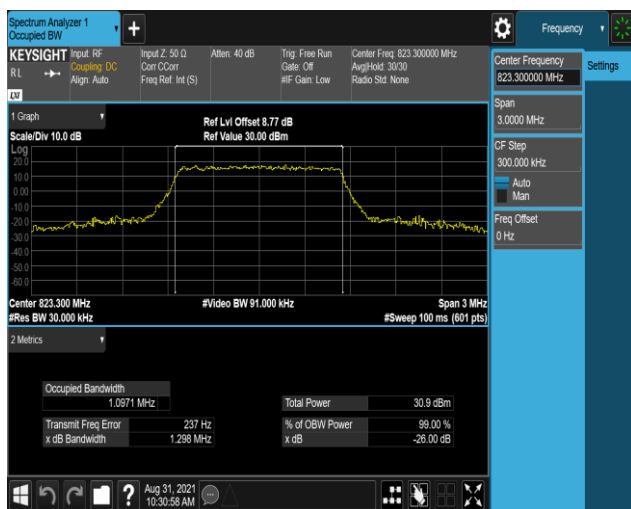

Band26-1.4MHz-QPSK-26915-6RB#0

Band26-1.4MHz-QPSK-26783-6RB#0