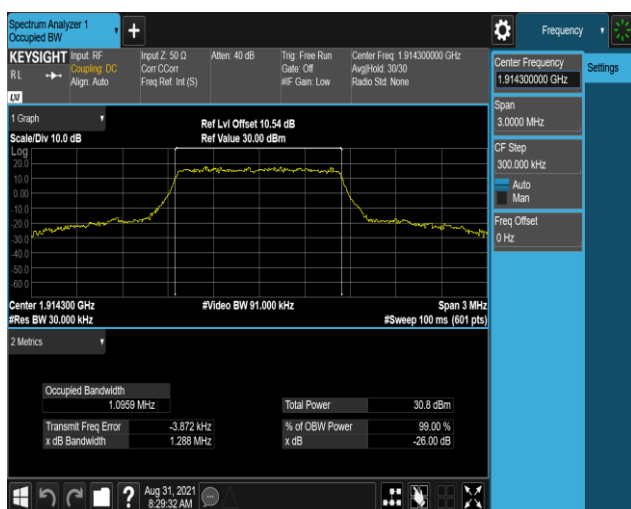

Band25-1.4MHz-16QAM-26365-6RB#0

Band25-1.4MHz-QPSK-26683-6RB#0