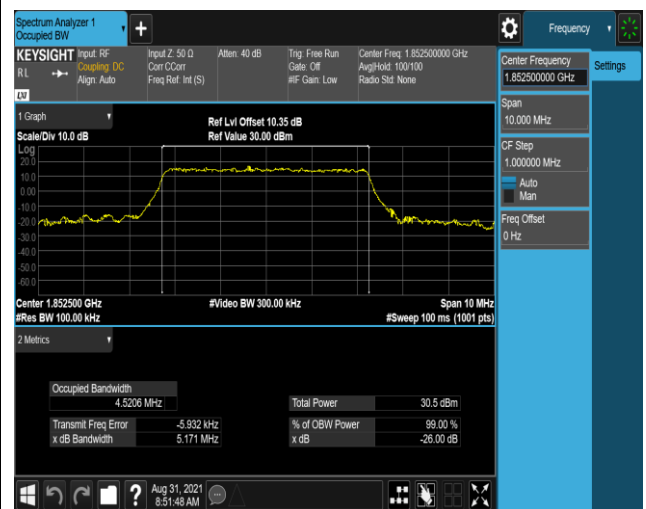

Band25-5MHz-16QAM-26665-25RB#0

Band25-5MHz-16QAM-26065-25RB#0