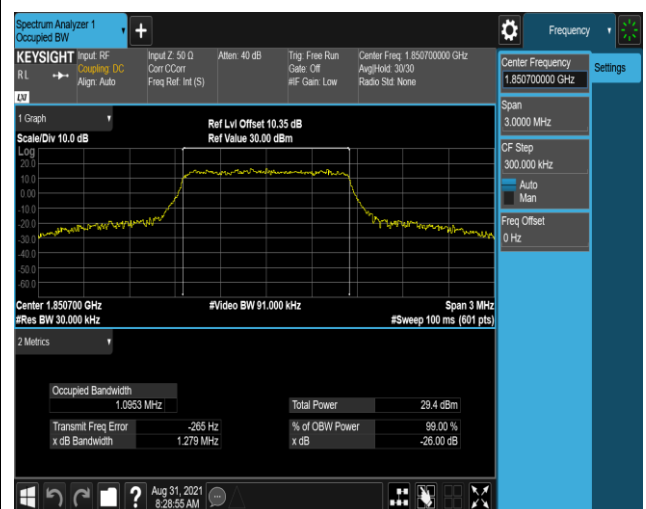

Band25-1.4MHz-16QAM-26683-6RB#0

Band25-1.4MHz-16QAM-26047-6RB#0