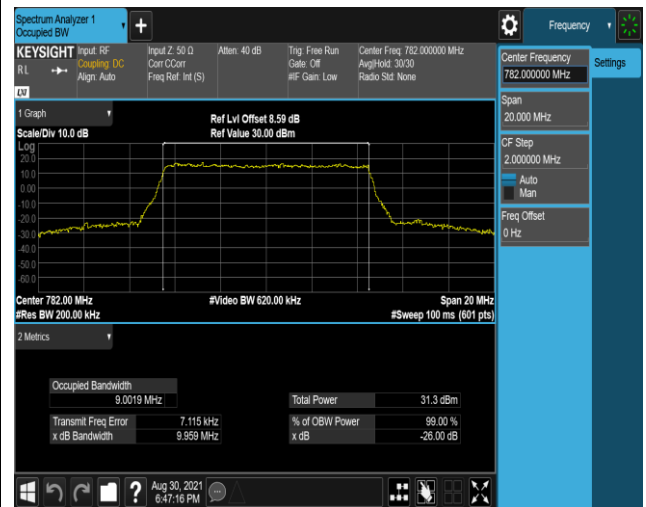

Band17-5MHz-QPSK-23790-25RB#0

Band13-10MHz-16QAM-23230-50RB#0