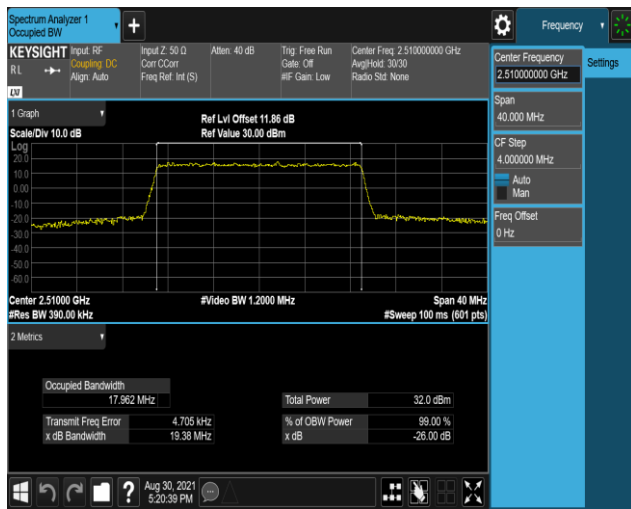

Band7-15MHz-QPSK-21100-75RB#0

Band7-15MHz-QPSK-21375-75RB#0

Band7-15MHz-16QAM-20825-75RB#0

Band7-15MHz-16QAM-21100-75RB#0

Band7-15MHz-16QAM-21375-75RB#0

Band7-20MHz-QPSK-20850-100RB#0

Band7-20MHz-QPSK-21100-100RB#0