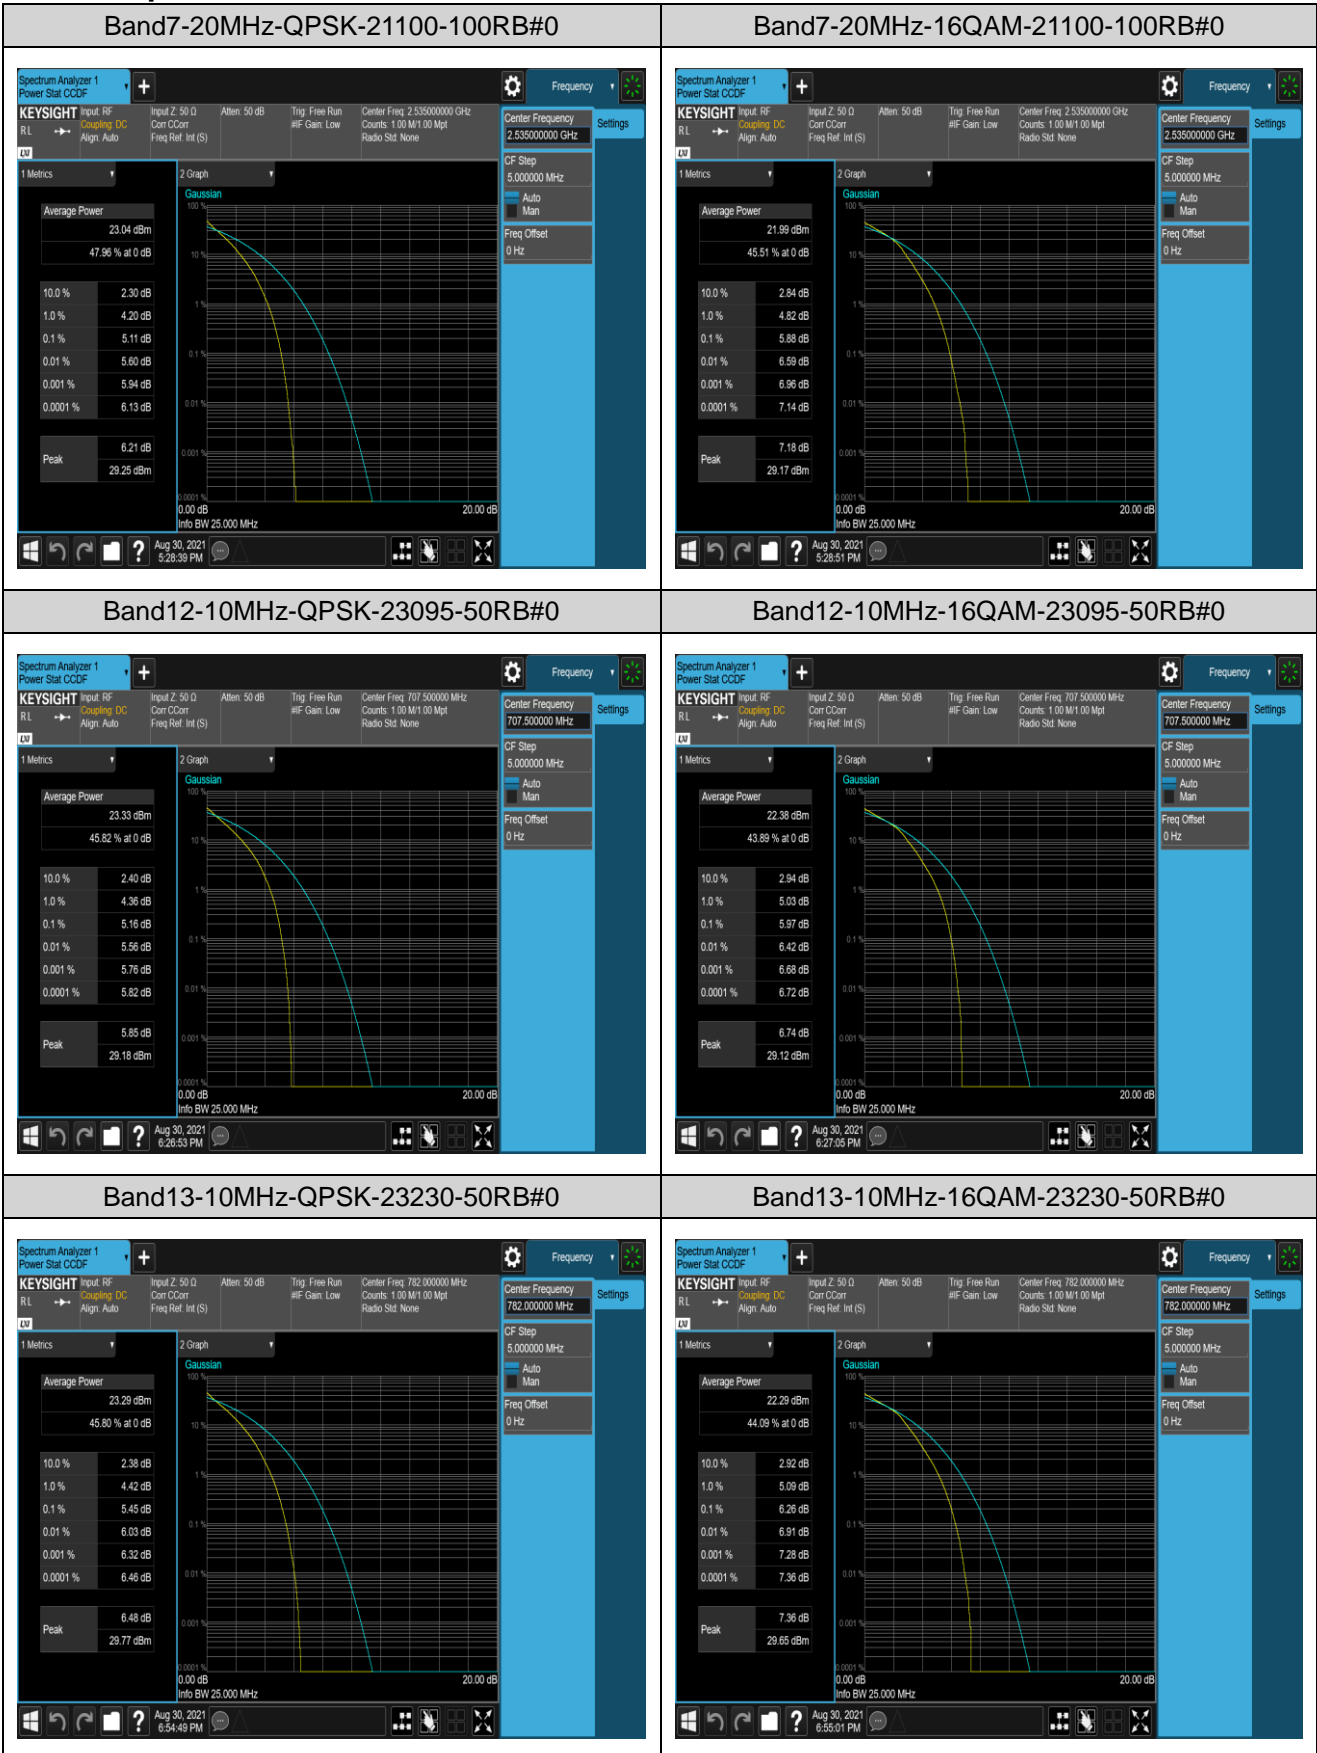

Band17-10MHz-QPSK-23790-50RB#0

Band17-10MHz-16QAM-23790-50RB#0

Test Graphs