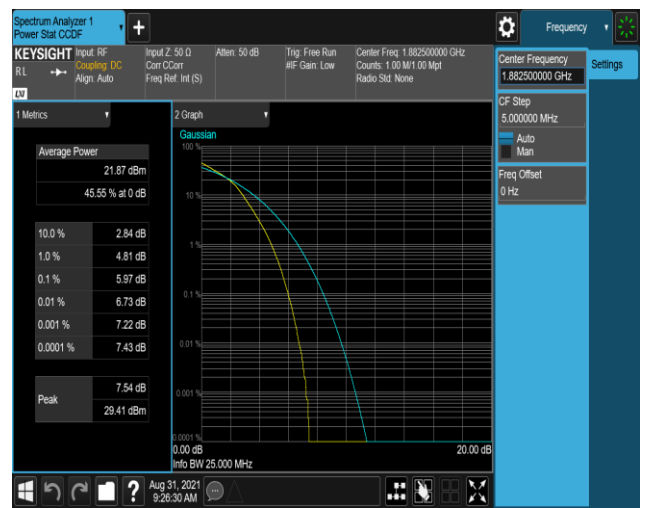

Band26-10MHz-16QAM-26740-50RB#0