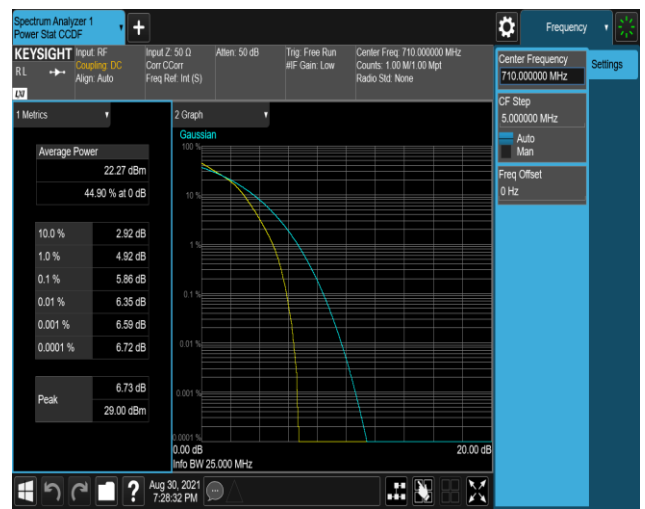

*Remark:All bandwidth and all modulation had been tested, but only the worst case data displayed in this report.*

Test Graphs

Band17-10MHz-QPSK-23790-50RB#0

Band17-10MHz-16QAM-23790-50RB#0

Band25-20MHz-QPSK-26365-100RB#0