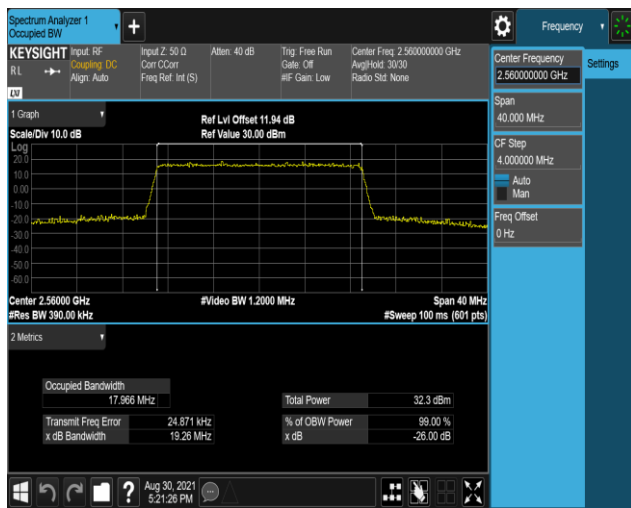

Band7-20MHz-16QAM-21100-100RB#0