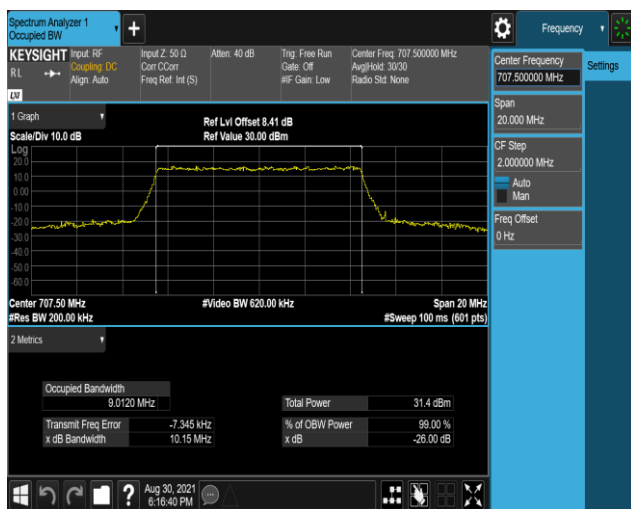

Band12-5MHz-16QAM-23155-25RB#0

Band12-10MHz-QPSK-23060-50RB#0

Band12-10MHz-QPSK-23095-50RB#0

Band12-10MHz-QPSK-23130-50RB#0

Band12-10MHz-16QAM-23060-50RB#0

Band12-10MHz-16QAM-23095-50RB#0

Band12-10MHz-16QAM-23130-50RB#0