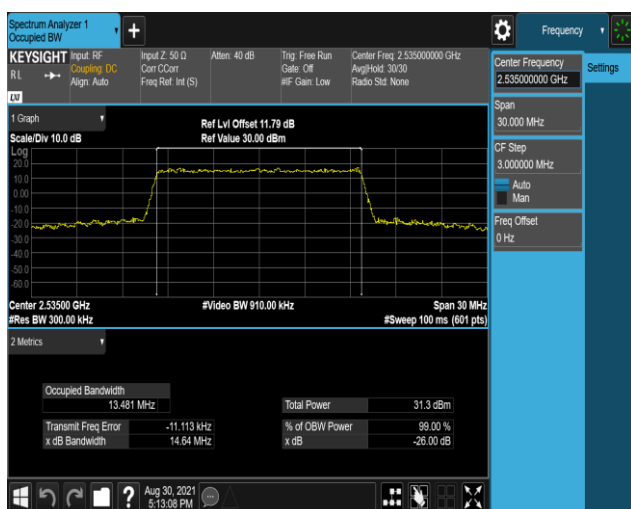

Band7-15MHz-QPSK-21100-75RB#0

Band7-15MHz-QPSK-21375-75RB#0

Band7-15MHz-16QAM-20825-75RB#0

Band7-15MHz-16QAM-21100-75RB#0

Band7-15MHz-16QAM-21375-75RB#0

Band7-20MHz-QPSK-20850-100RB#0

Band7-20MHz-QPSK-21100-100RB#0