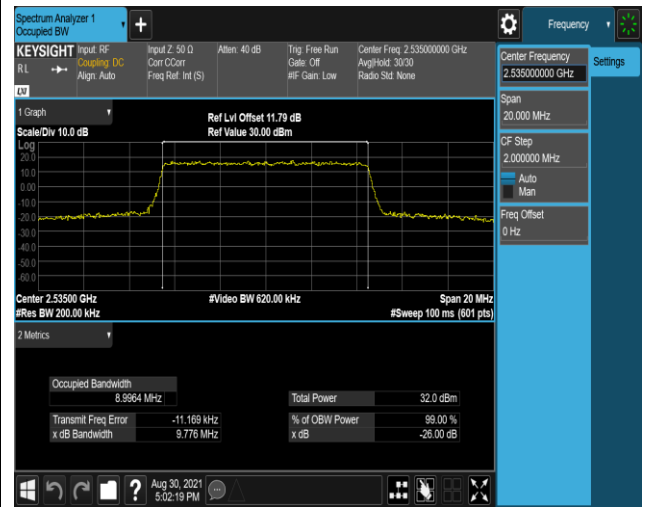

Band7-10MHz-16QAM-20800-50RB#0