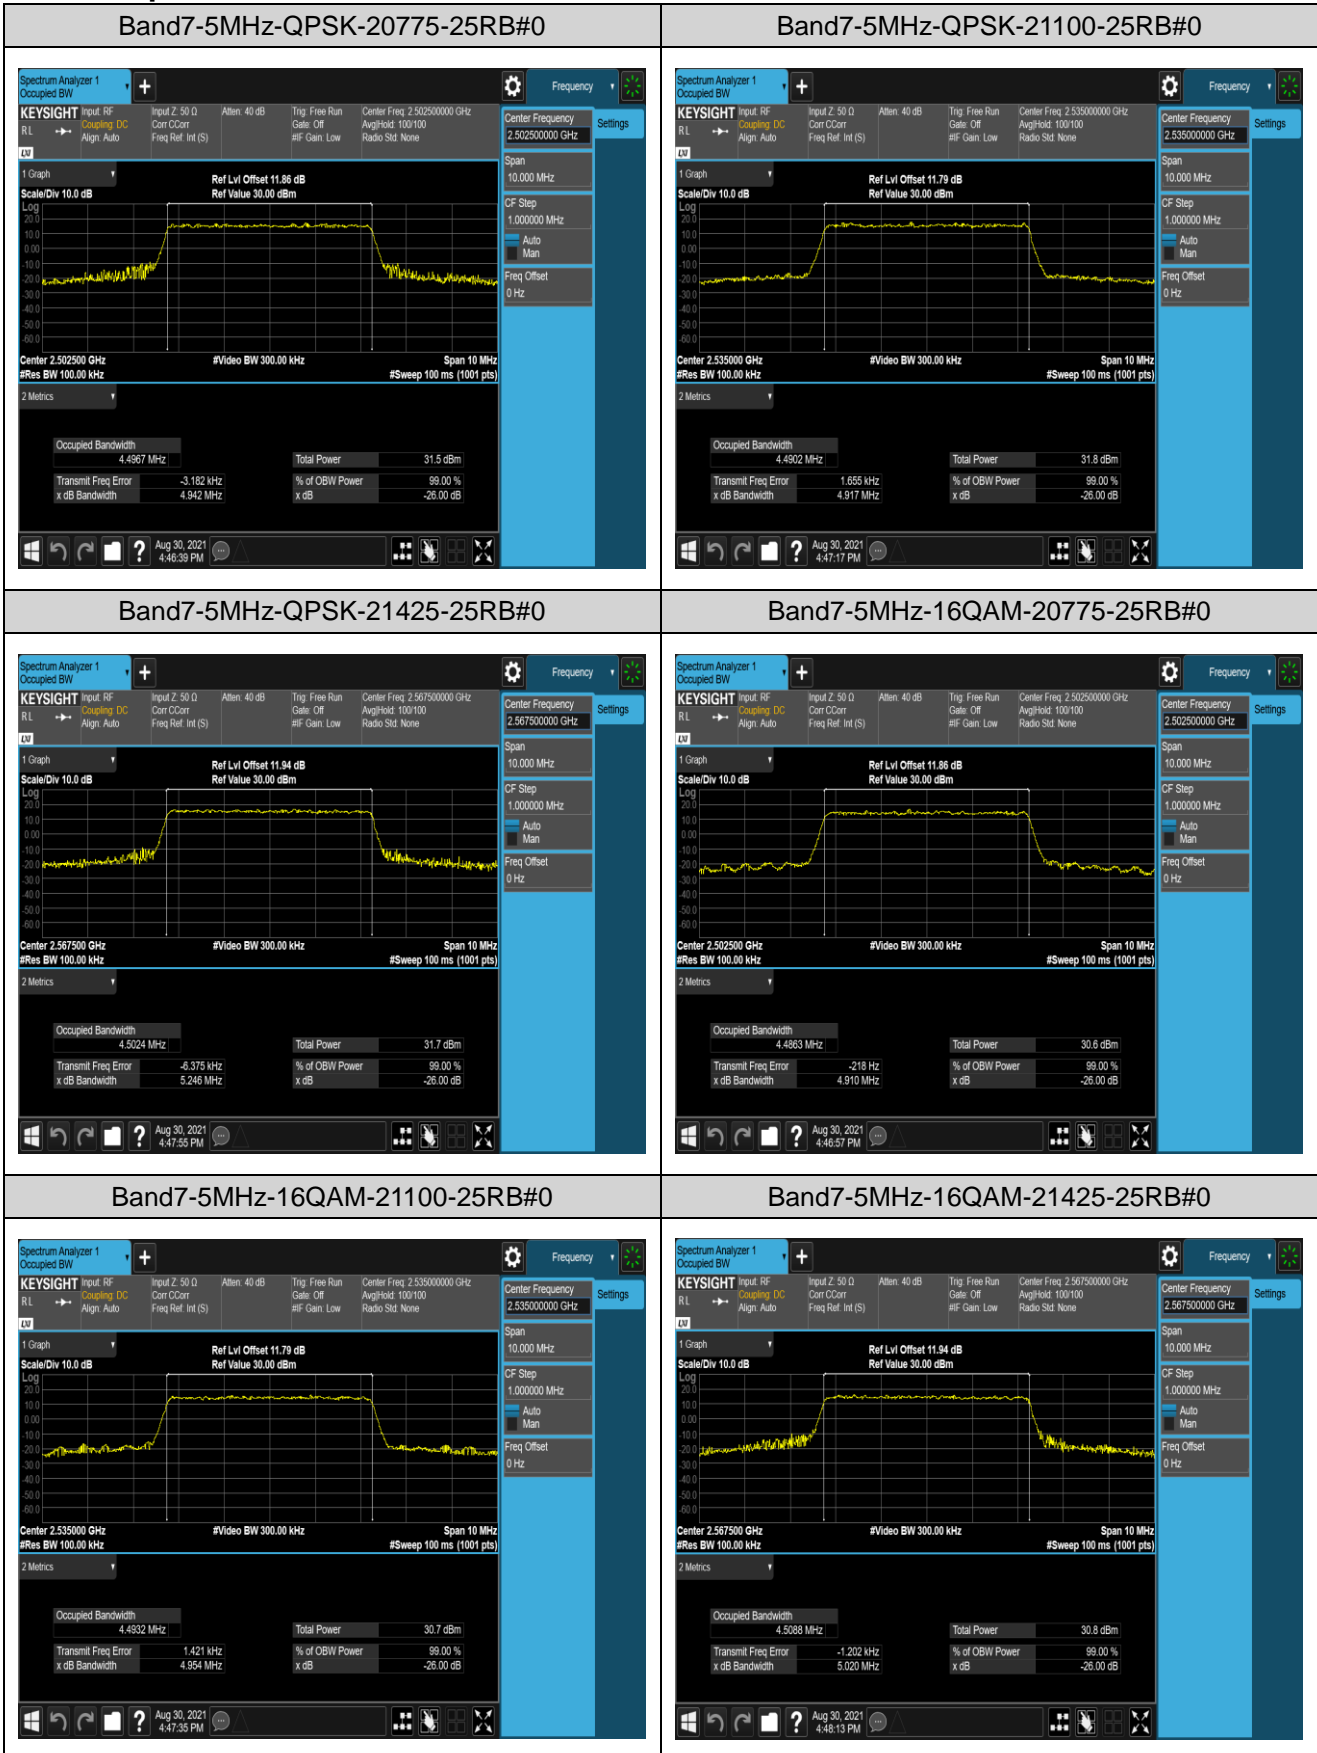

Band7-10MHz-QPSK-20800-50RB#0

Band7-10MHz-QPSK-21100-50RB#0

Test Graphs