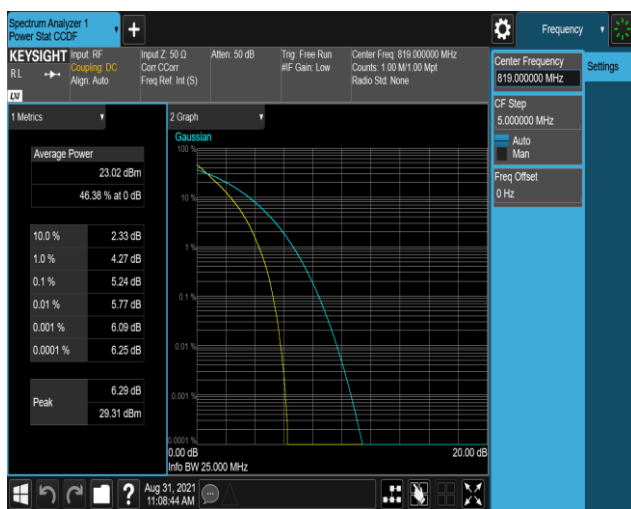

Band26-15MHz-QPSK-26765-75RB#0