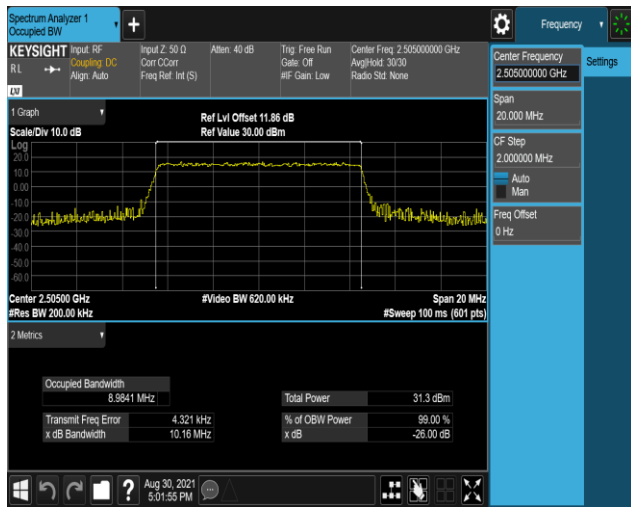

Band7-10MHz-QPSK-21400-50RB#0