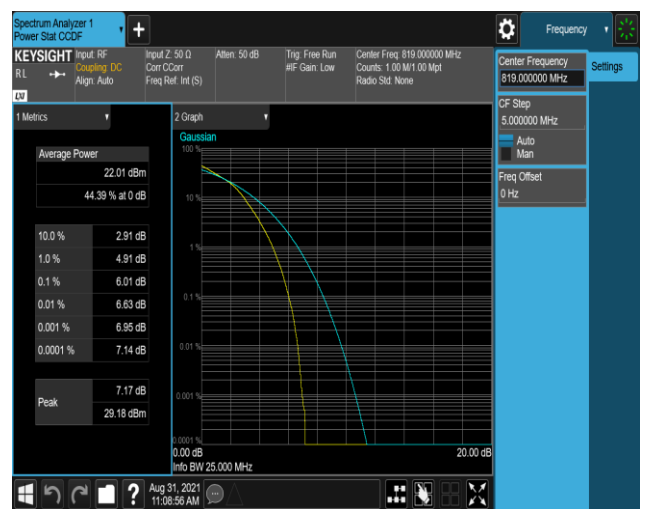

Band26-15MHz-16QAM-26765-75RB#0