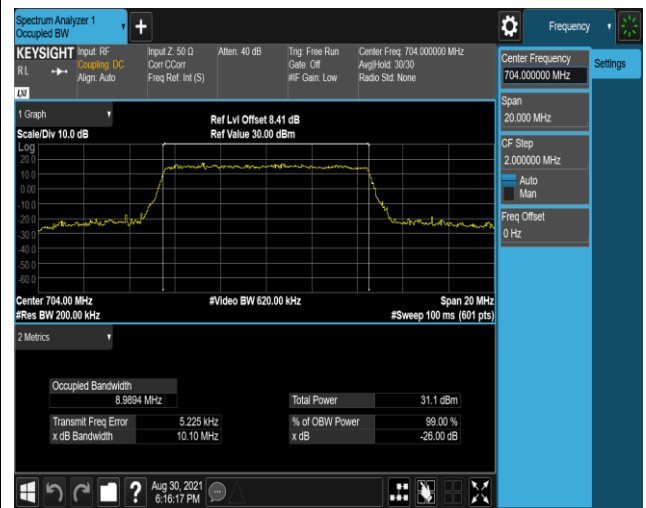

Band12-5MHz-16QAM-23155-25RB#0

Band12-10MHz-QPSK-23060-50RB#0

Band12-10MHz-QPSK-23095-50RB#0

Band12-10MHz-QPSK-23130-50RB#0

Band12-10MHz-16QAM-23060-50RB#0

Band12-10MHz-16QAM-23095-50RB#0

Band12-10MHz-16QAM-23130-50RB#0