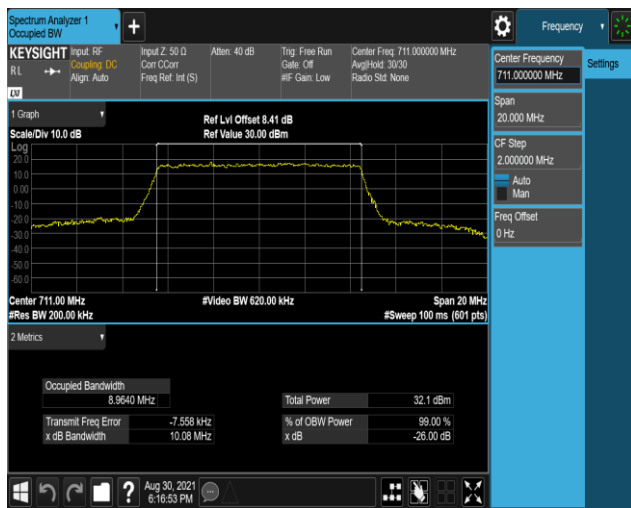

Band12-5MHz-16QAM-23155-25RB#0

Band12-10MHz-QPSK-23060-50RB#0

Band12-10MHz-QPSK-23095-50RB#0

Band12-10MHz-QPSK-23130-50RB#0

Band12-10MHz-16QAM-23060-50RB#0

Band12-10MHz-16QAM-23095-50RB#0

Band12-10MHz-16QAM-23130-50RB#0