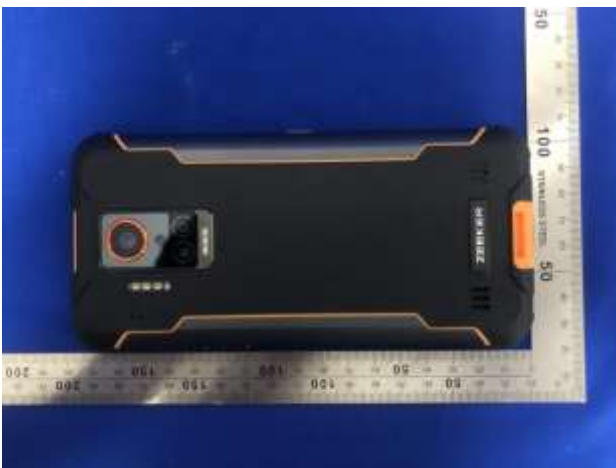

EUT Photos (Model: ZEEKER P10)

EUT Antenna Locations

### SAR Test Setup Photos

#### Body

Front side (10mm)

Back side(10mm)

Left side(10mm)

Right side(10mm)

Top side(10mm)

Bottom side(10mm)