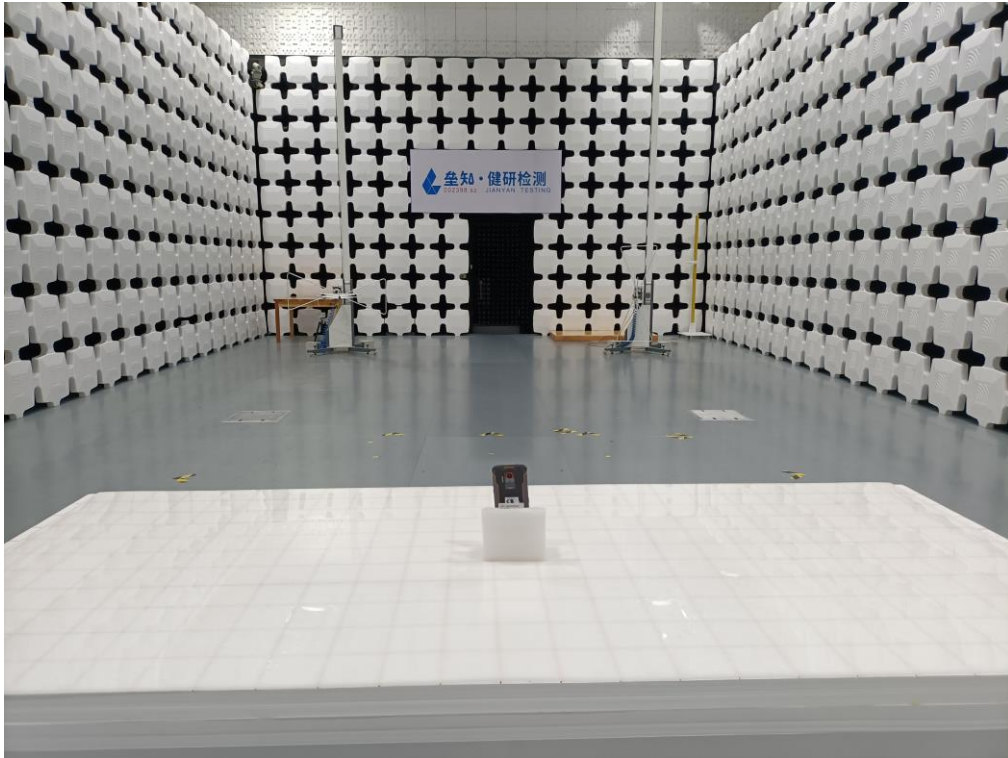

7 Test Setup Photo

Radiated Spurious Emission
Below 1GHz

Above 1GHz

Conducted Emission**8 EUT Constructional Details**

Reference to the test report No.: JYTSZB-R12-2101653.

-----End of report-----