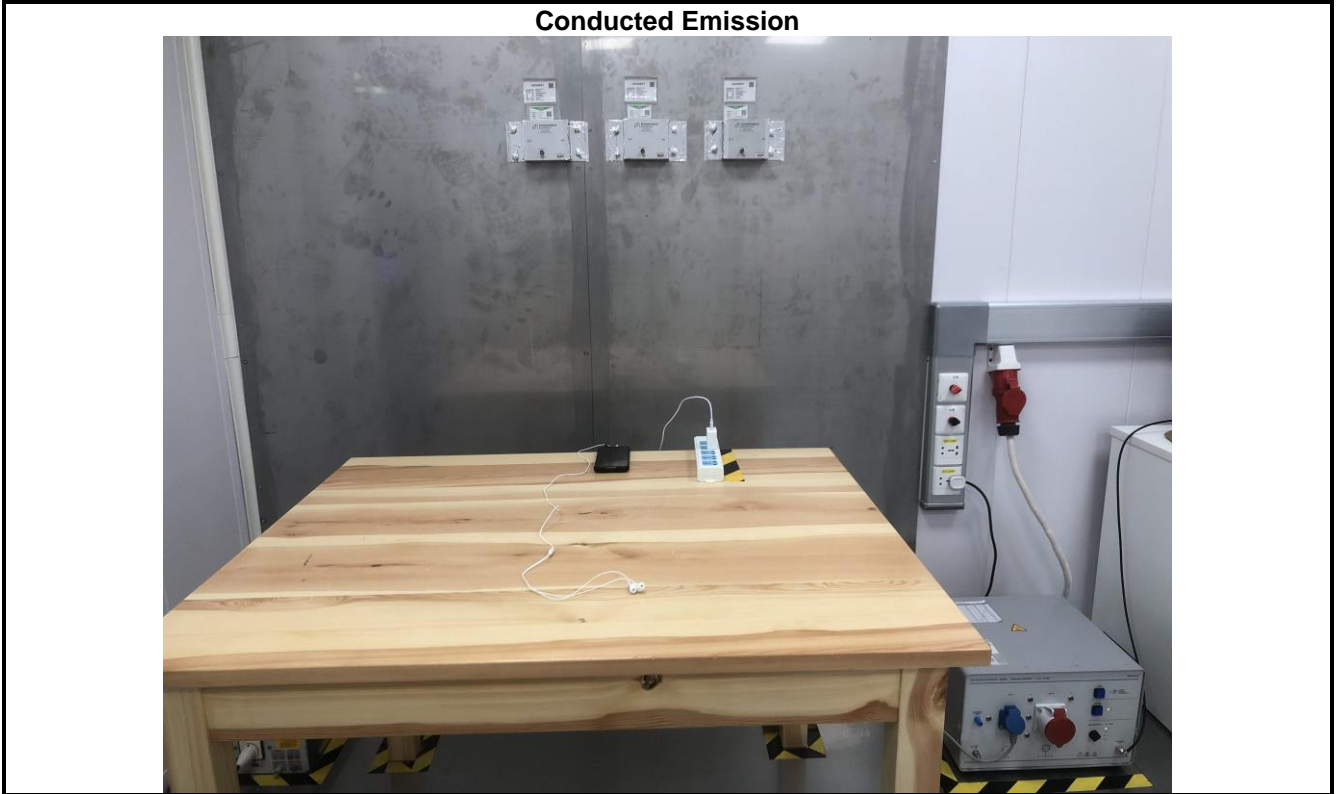

7 Test Setup Photo

Radiated Spurious Emission
Below 1GHz

Above 1GHz

Conducted Emission**8 EUT Constructional Details**

Reference to the test report No.: JYTSZB-R12-2101653.

-----End of report-----