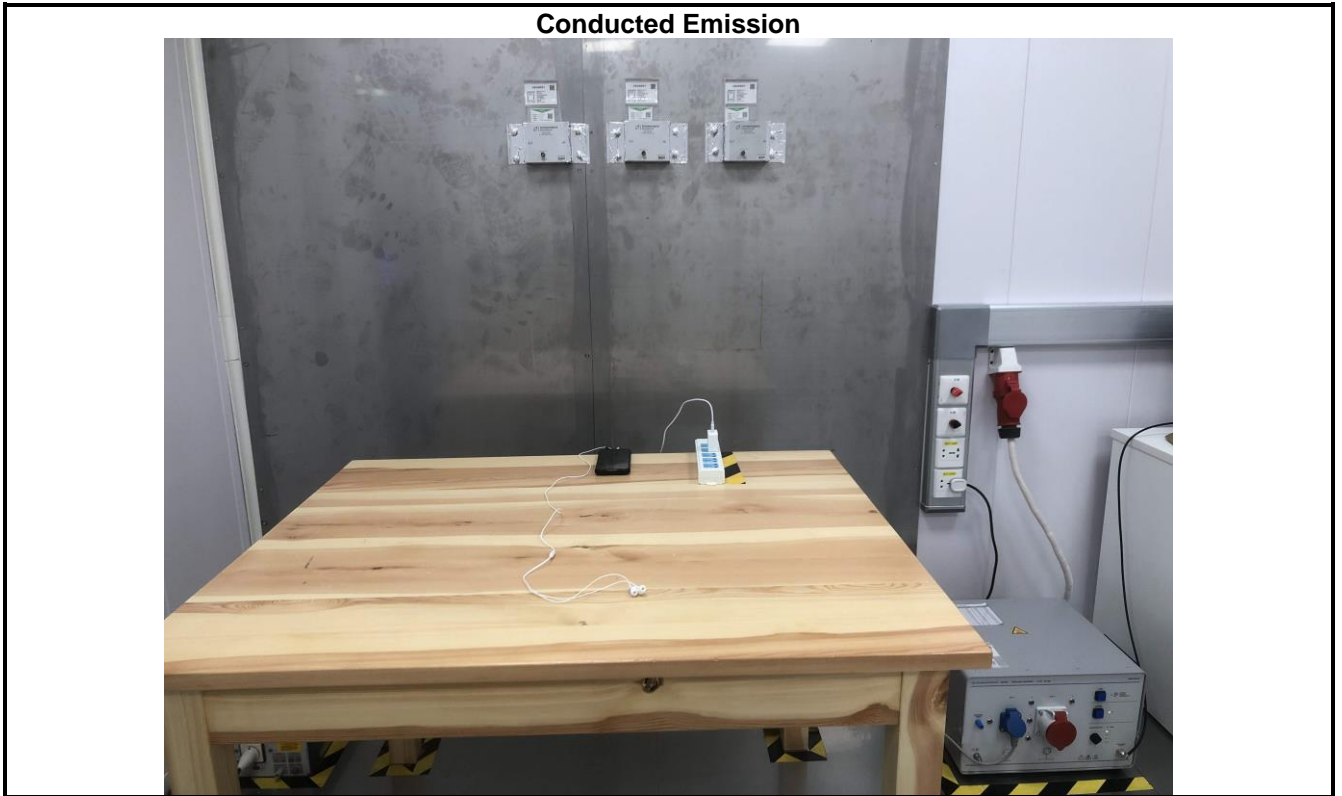

7 Test Setup Photo

Radiated Spurious Emission
Below 1GHz

Above 1GHz

8 EUT Constructional Details

Reference to the test report No.: JYTSZB-R12-2101653.

-----End of report-----