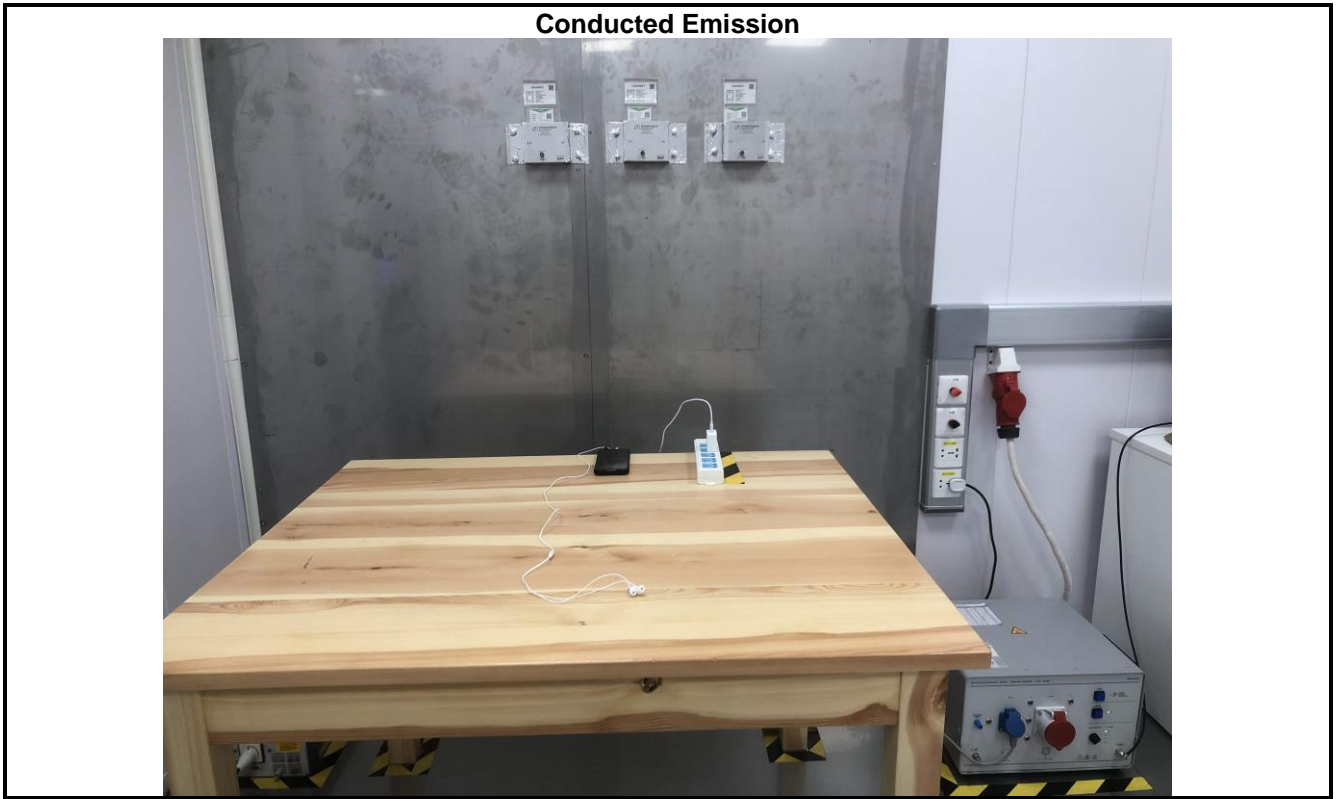

7 Test Setup Photo

Radiated Spurious Emission
Below 1GHz

Above 1GHz

8 EUT Constructional Details

Reference to the test report No.: JYTSZB-R12-2101653.

-----End of report-----