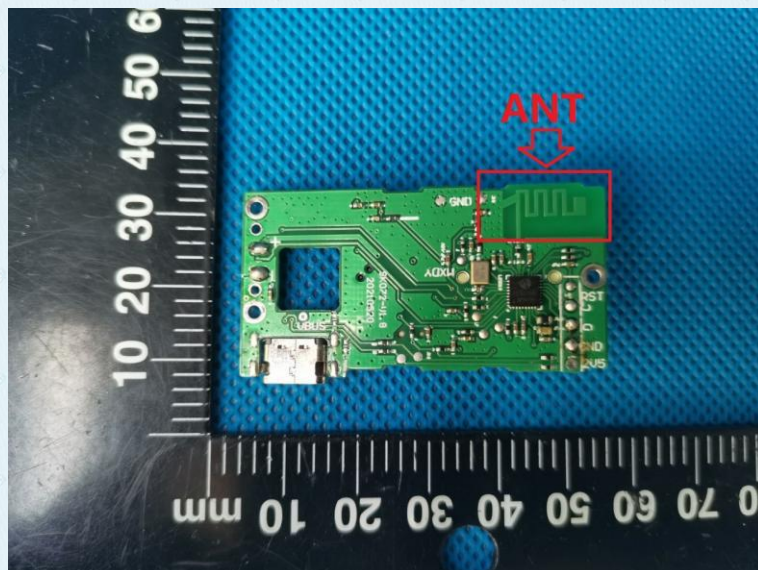

Product Name: IRONBEE

Test Model No.: SK072

EUT Constructional Details

Internal Photo

-----End-----