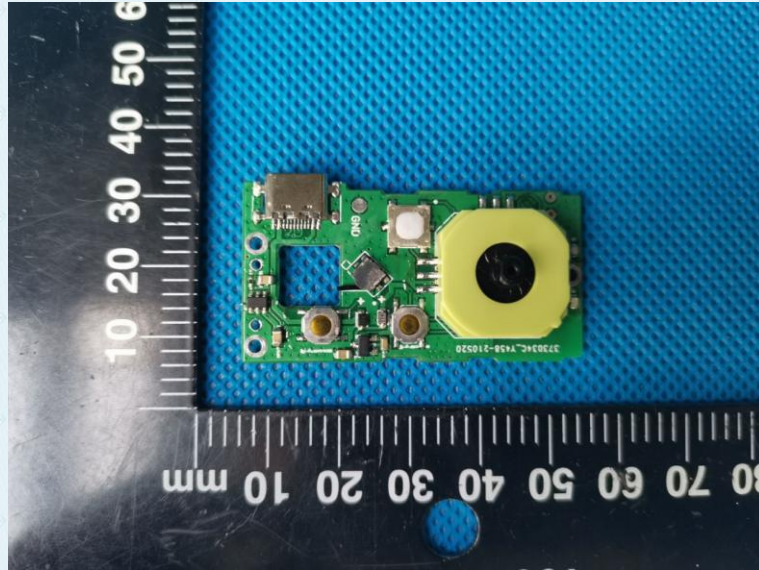

Product Name: IRONBEE

Test Model No.: SK072

EUT Constructional Details

Internal Photo

-----End-----