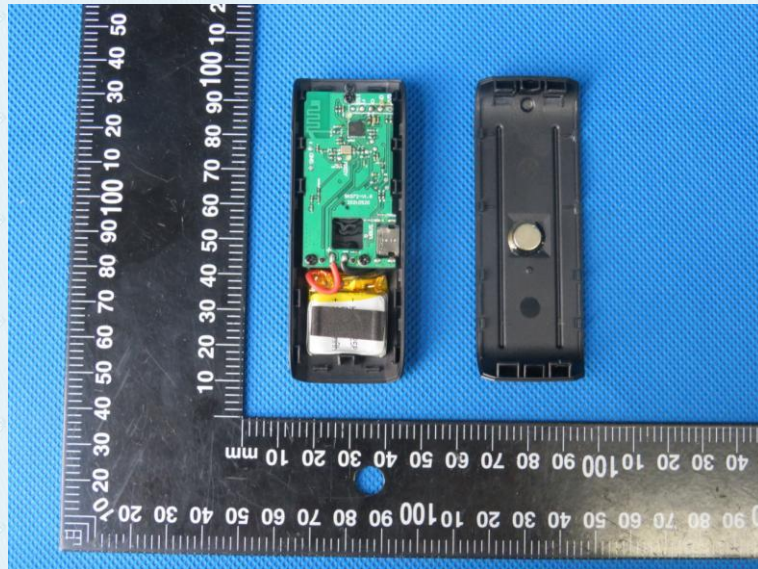

Product Name: IRONBEE

Test Model No.: SK072

EUT Constructional Details

Internal Photo

-----End-----