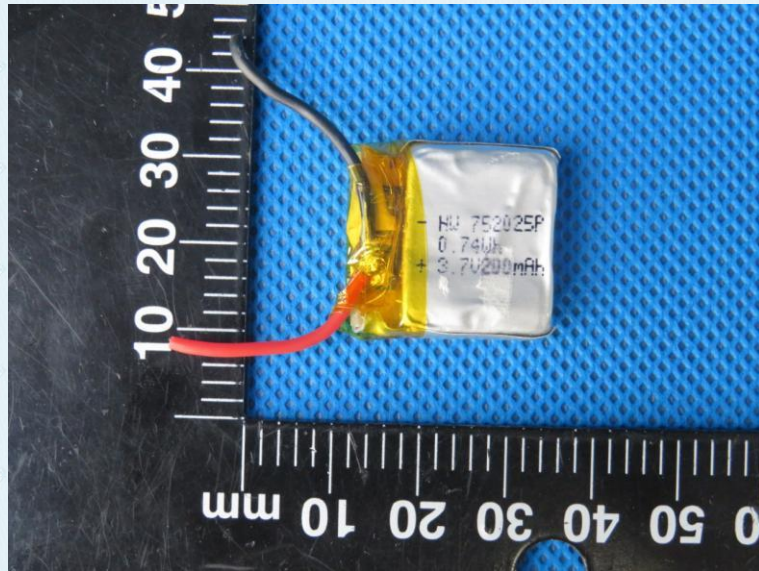

Product Name: IRONBEE

Test Model No.: SK072

EUT Constructional Details

Internal Photo

-----End-----