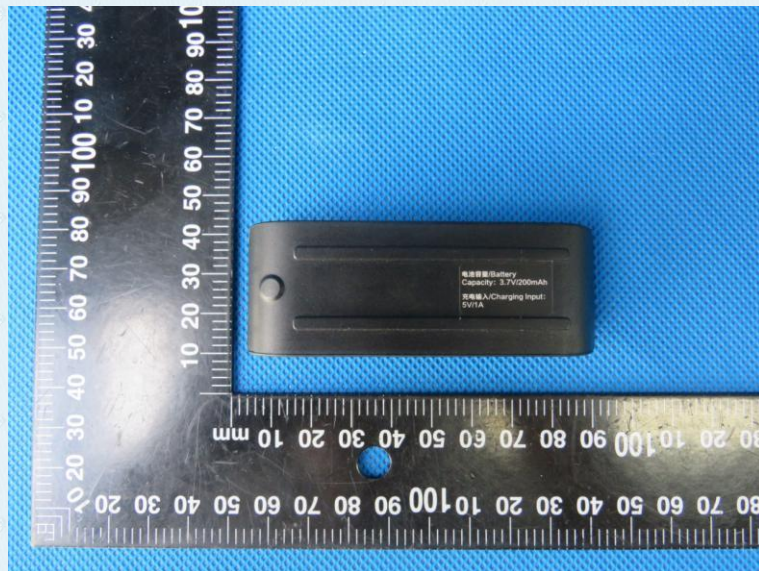

Product Name: IRONBEE

Test Model No.: SK072

### External Photo

-----End-----