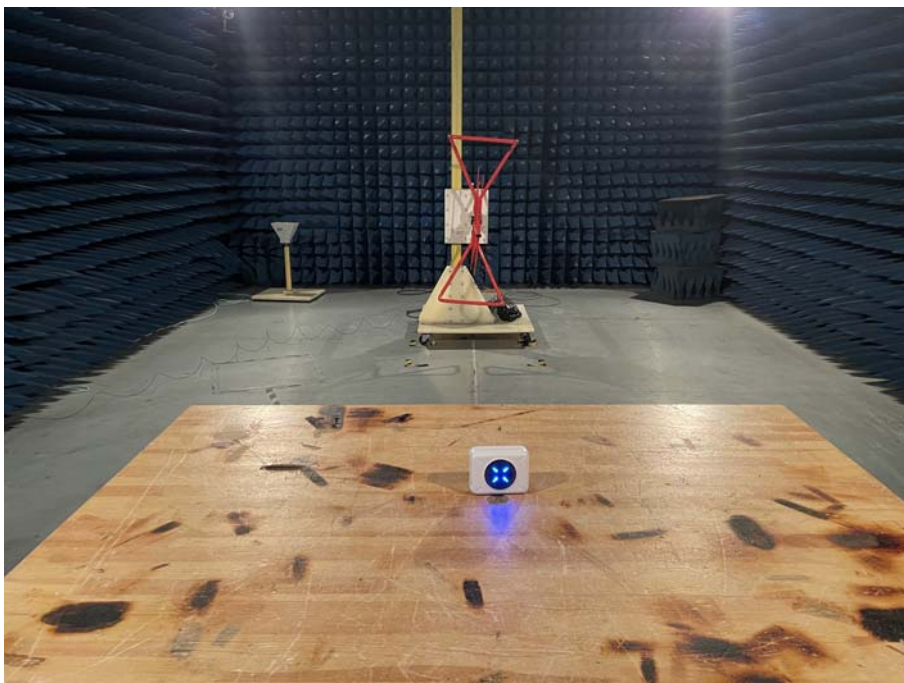

RE TEST SETUP

RE TEST SETUP

Model No.: MP300

### CE TEST SETUP