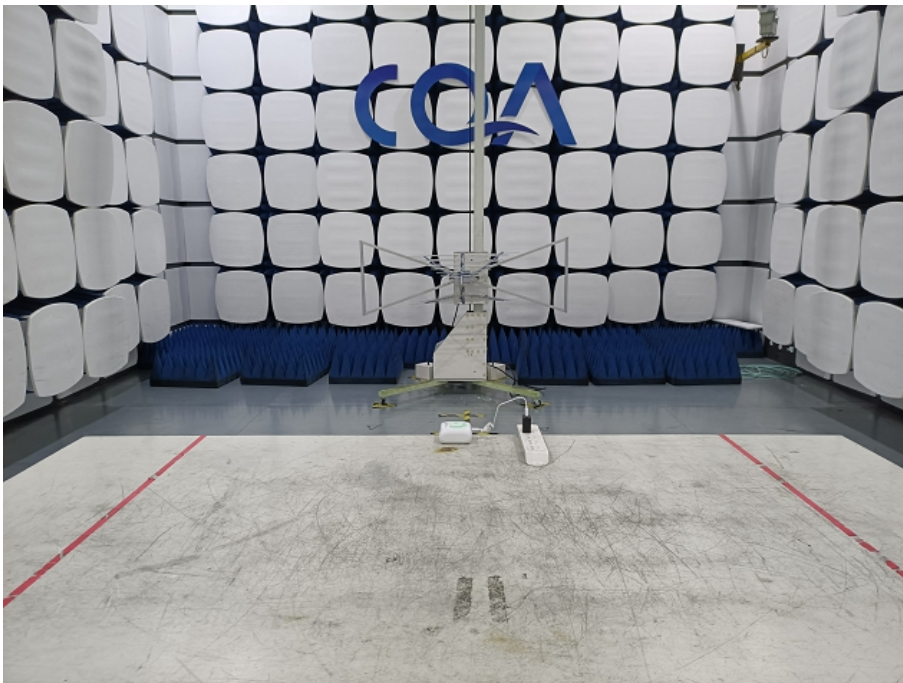

Setup photos

Radiated Spurious Emission

9KHz~30MHz:

30MHz~1GHz:

Above 1GHz:

1.1 Conducted Emission