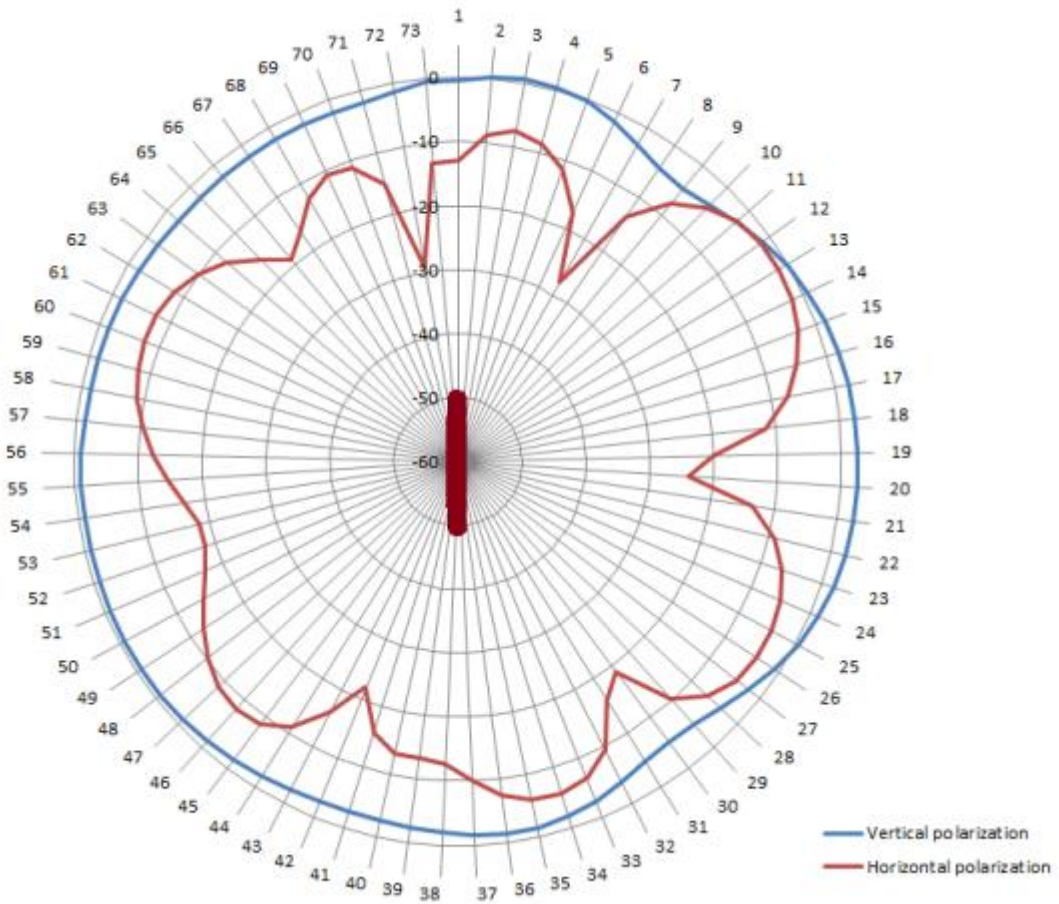

MANUFACTURER:eMoMo Technology Co.,Ltd

Antenna type:PIFA

Frequency range:2400~2483MHz

TX Peak Gain:2.6dBi

Antenna pattern:

Dimensional Drawing: