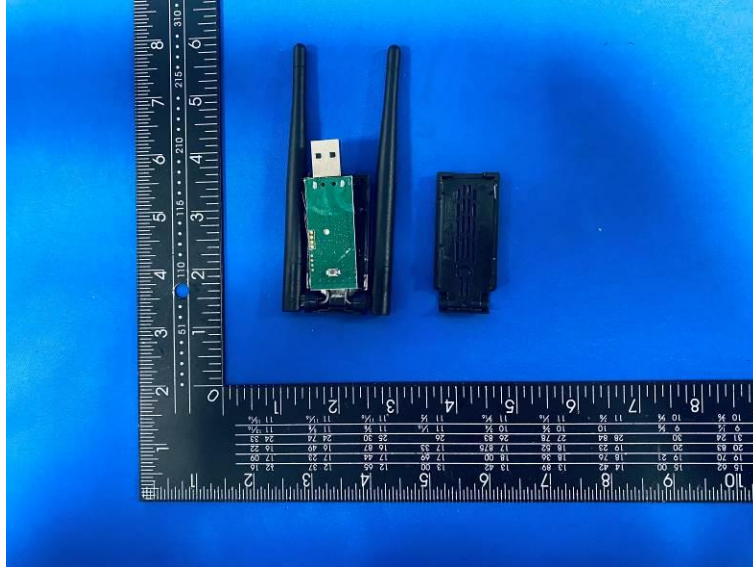

Internal Photos of the EUT

2.4G WIFI
External Ant 1

2.4G WIFI
External Ant 2