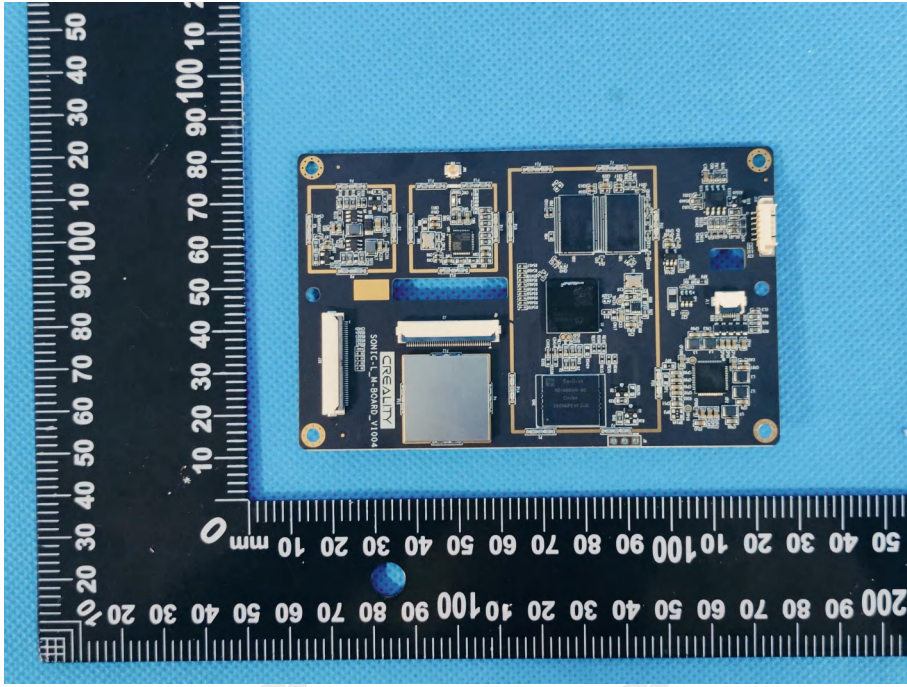

ZHONGHAN

FCC ID:2A2DO-G12

EUT PHOTOS Internal Photos

ZHONGHAN

FCC ID:2A2DO-G12

ZHONGHAN

FCC ID:2A2DO-G12

ZHONGHAN