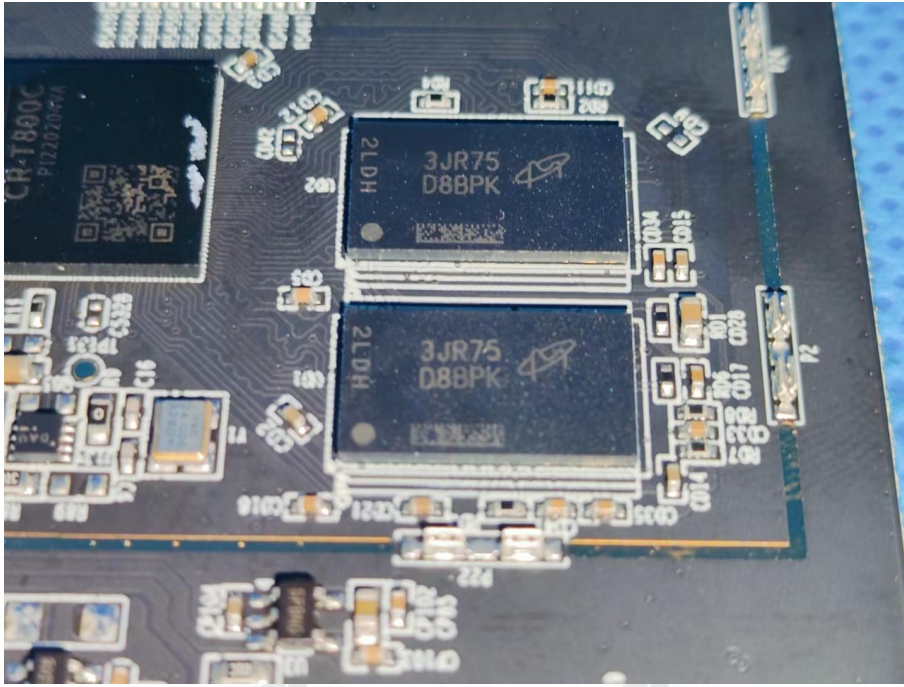

ZHONGHAN

FCC ID:2A2DO-G12