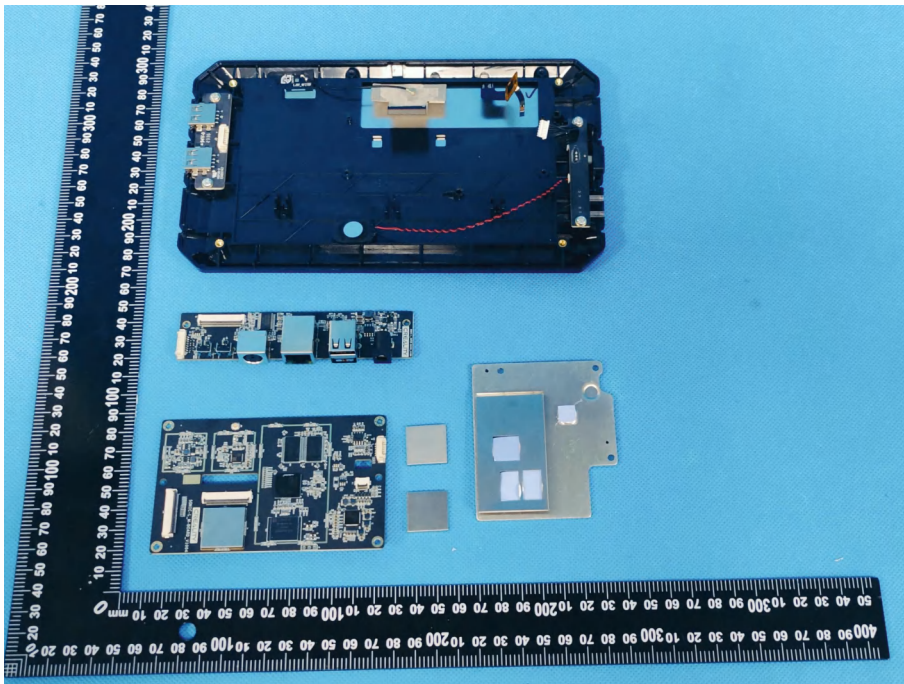

ZHONGHAN

FCC ID:2A2DO-G12

EUT PHOTOS Internal Photos

ZHONGHAN

FCC ID:2A2DO-G12

ZHONGHAN

FCC ID:2A2DO-G12

ZHONGHAN