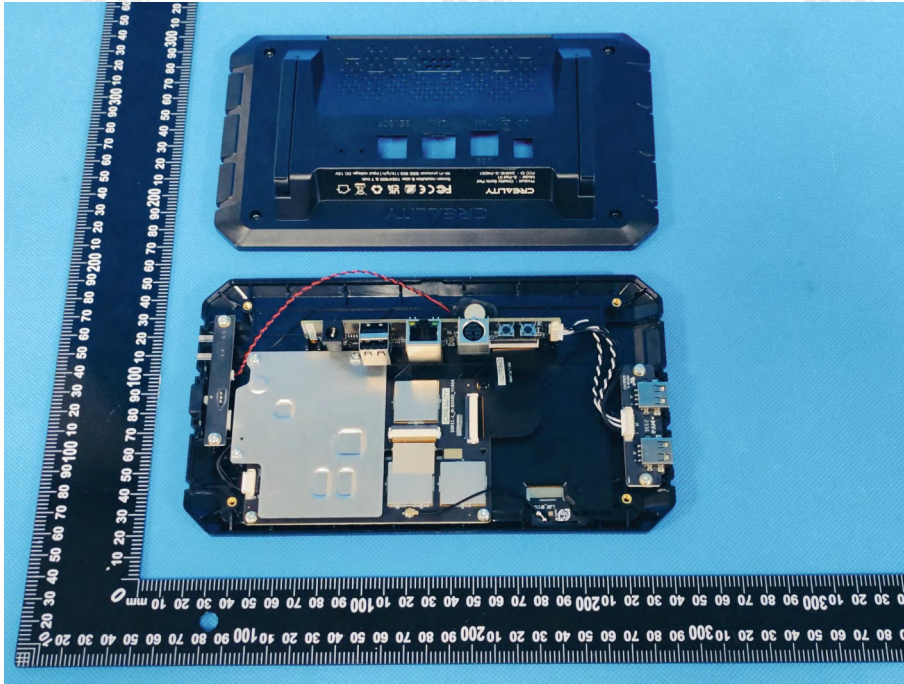

ZHONGHAN

FCC ID:2A2DO-G12

EUT PHOTOS Internal Photos

ZHONGHAN

FCC ID:2A2DO-G12

ZHONGHAN

FCC ID:2A2DO-G12

ZHONGHAN