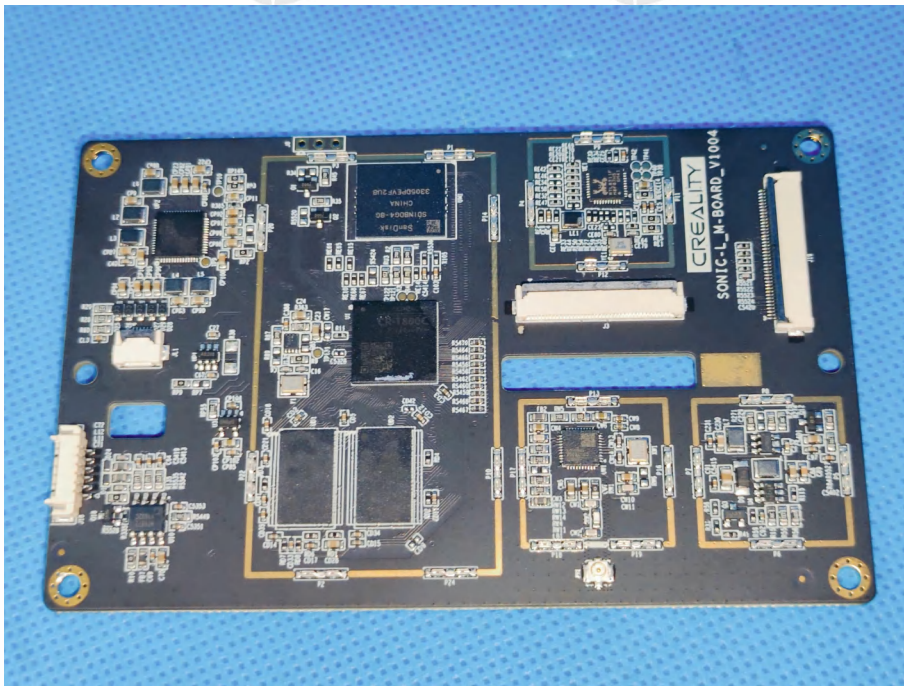

ZHONGHAN

FCC ID:2A2DO-G12

EUT PHOTOS Internal Photos

ZHONGHAN

FCC ID:2A2DO-G12

ZHONGHAN

FCC ID:2A2DO-G12

ZHONGHAN