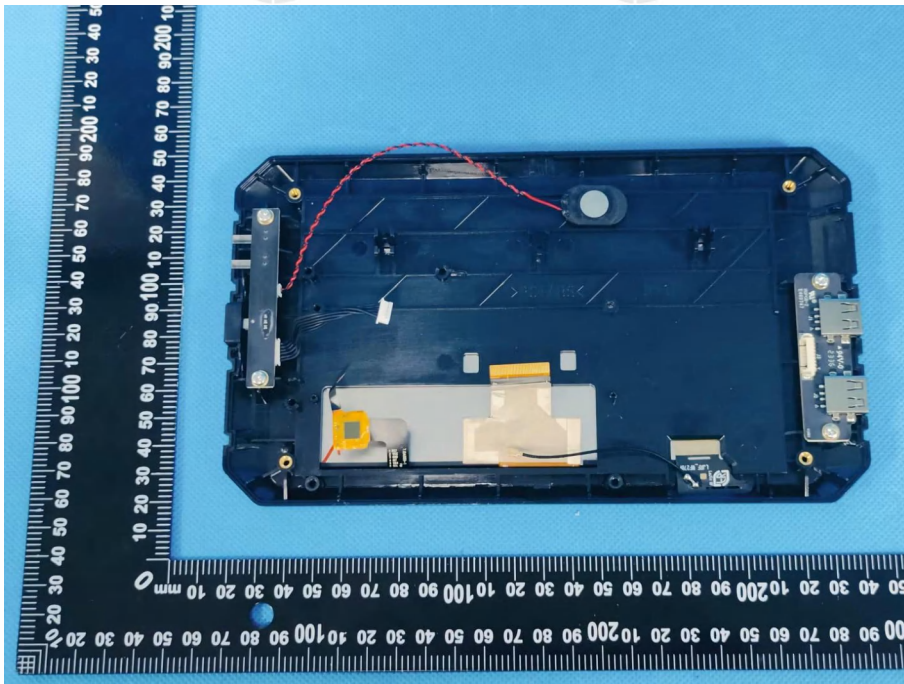

ZHONGHAN

FCC ID:2A2DO-G12