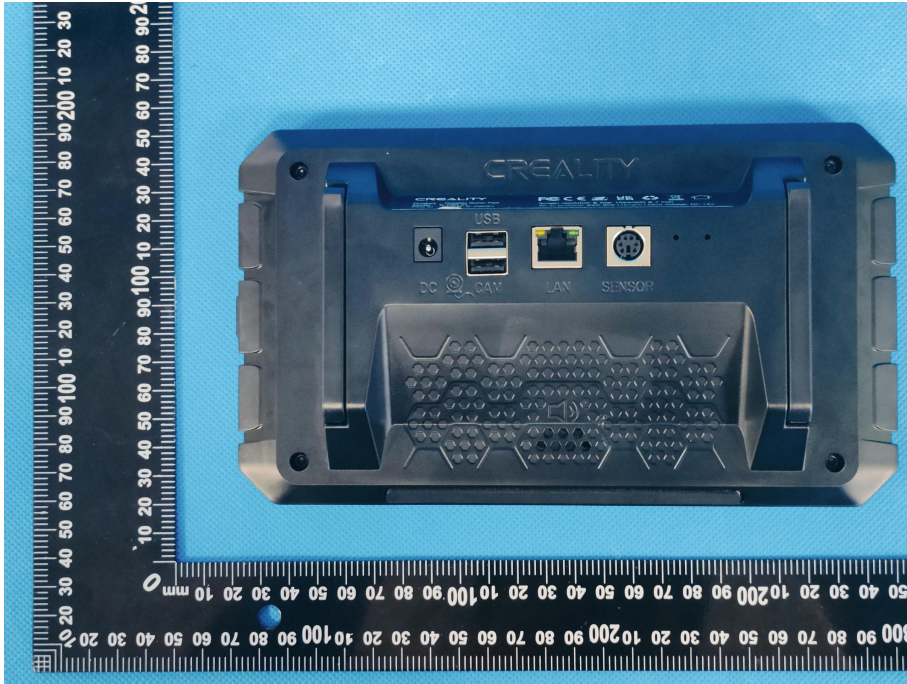

ZHONGHAN

FCC ID:2A2DO-G12

EUT PHOTOS External Photos

ZHONGHAN

FCC ID:2A2DO-G12

ZHONGHAN

FCC ID:2A2DO-G12

ZHONGHAN