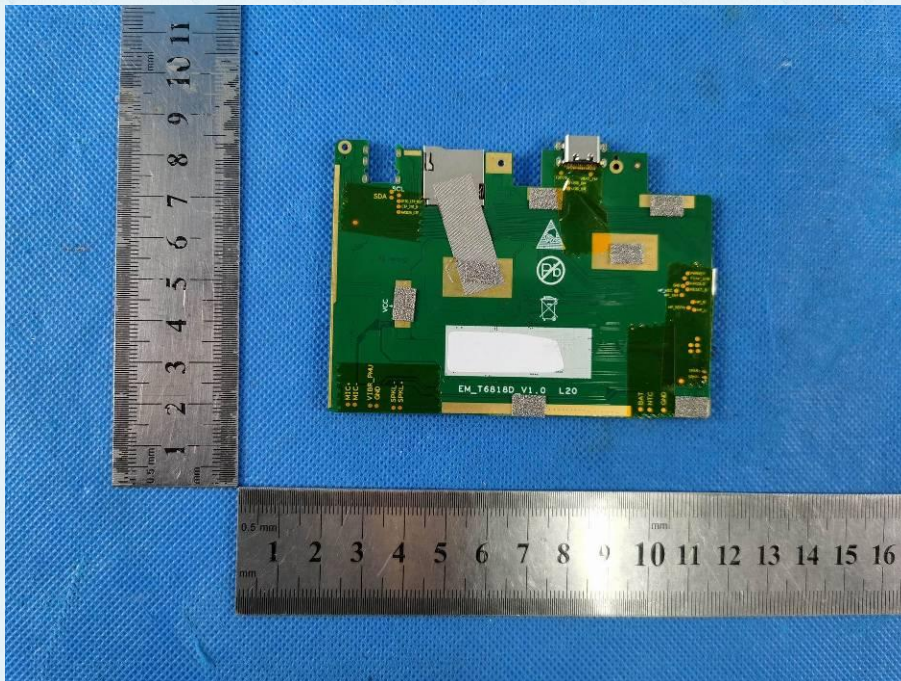

Product Name: Tablet
Test Model No.: tablet
FCC ID: 2A2CZW1027VGTW

Photo 1

Photo 2

Photo 3

Photo 4

Photo 5

Photo 6

Photo 7

Photo 8

Photo 9

Photo 10

Photo 11

Photo 12

Photo 13

Photo 14

-----End-----