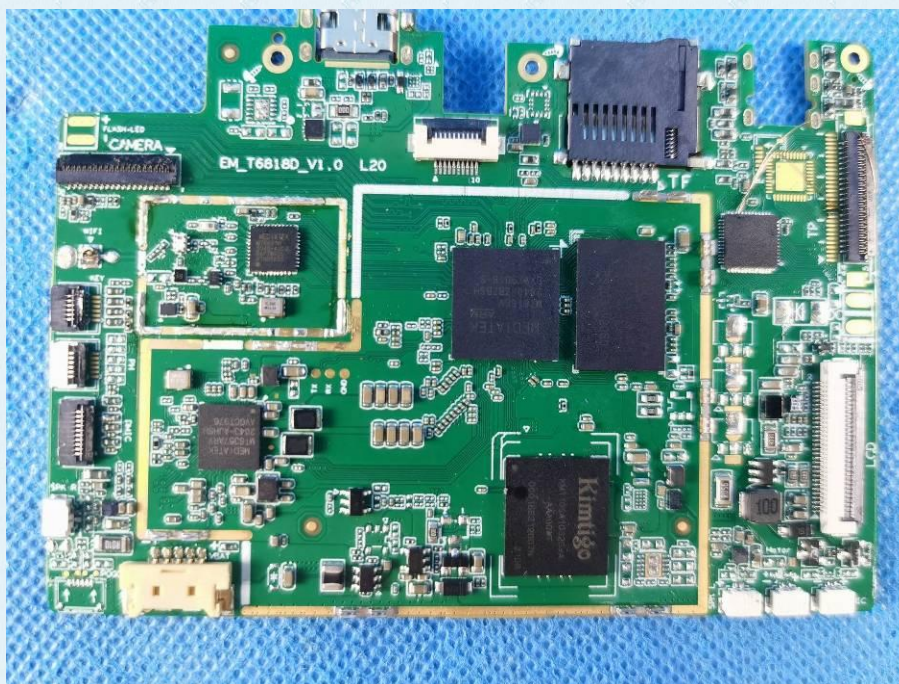

Product Name: Tablet
Test Model No.: tablet
FCC ID: 2A2CZW1027VGTW

Photo 1

Photo 2

Photo 3

Photo 4

Photo 5

Photo 6

Photo 7

Photo 8

Photo 9

Photo 10

Photo 11

Photo 12

Photo 13

Photo 14

-----End-----