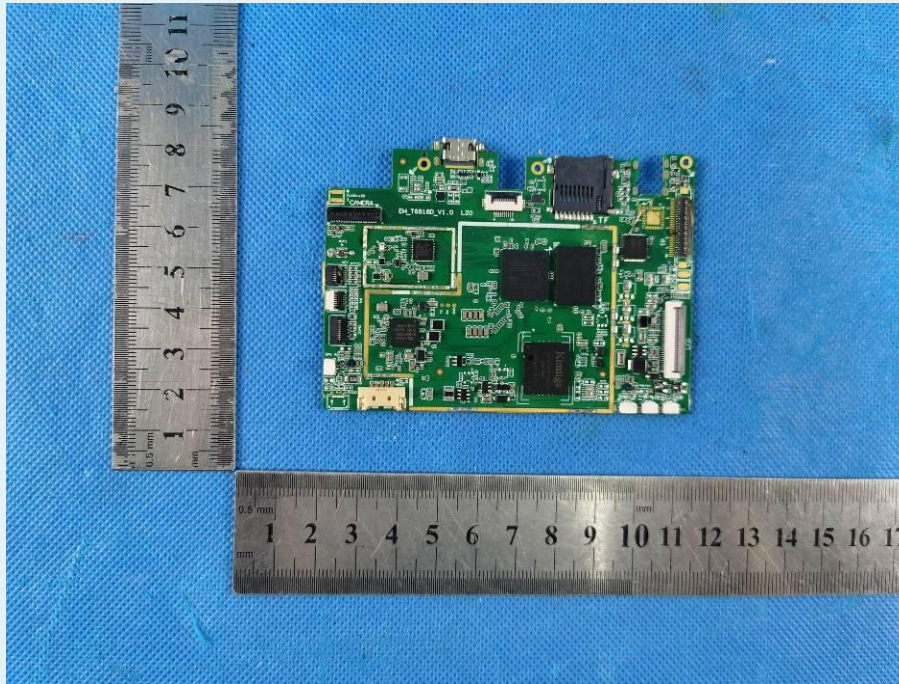

Product Name: Tablet
Test Model No.: tablet
FCC ID: 2A2CZW1027VGTW

Photo 1

Photo 2

Photo 3

Photo 4

Photo 5

Photo 6

Photo 7

Photo 8

Photo 9

Photo 10

Photo 11

Photo 12

Photo 13

Photo 14

-----End-----