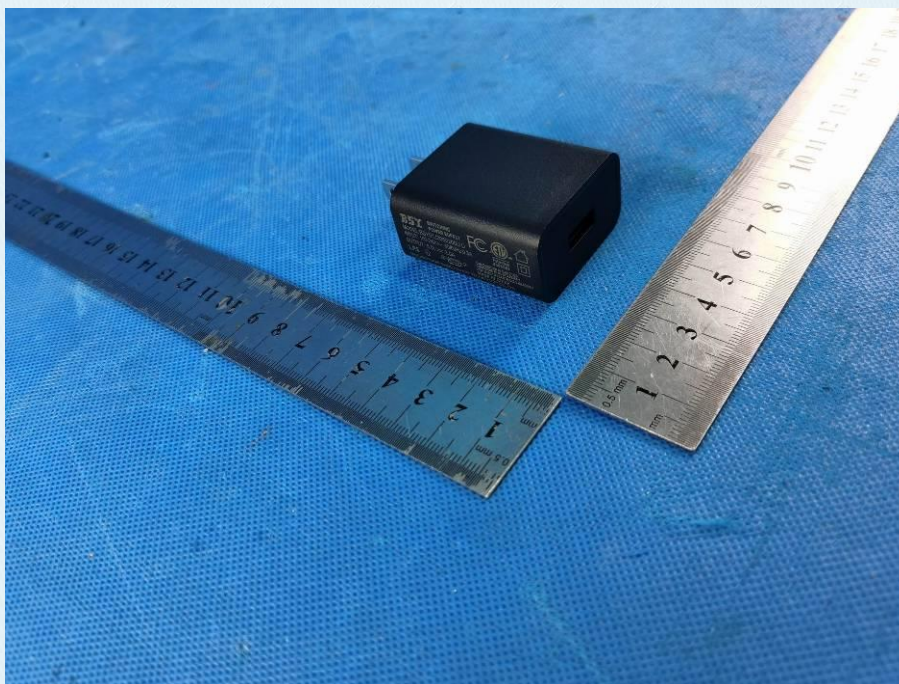

Product Name: Tablet
Test Model No.: tablet
FCC ID: 2A2CZW1027VGTW

EUT Constructional Details

Photo 1

Photo 2

Photo 3

Photo 4

Photo 5

Photo 6