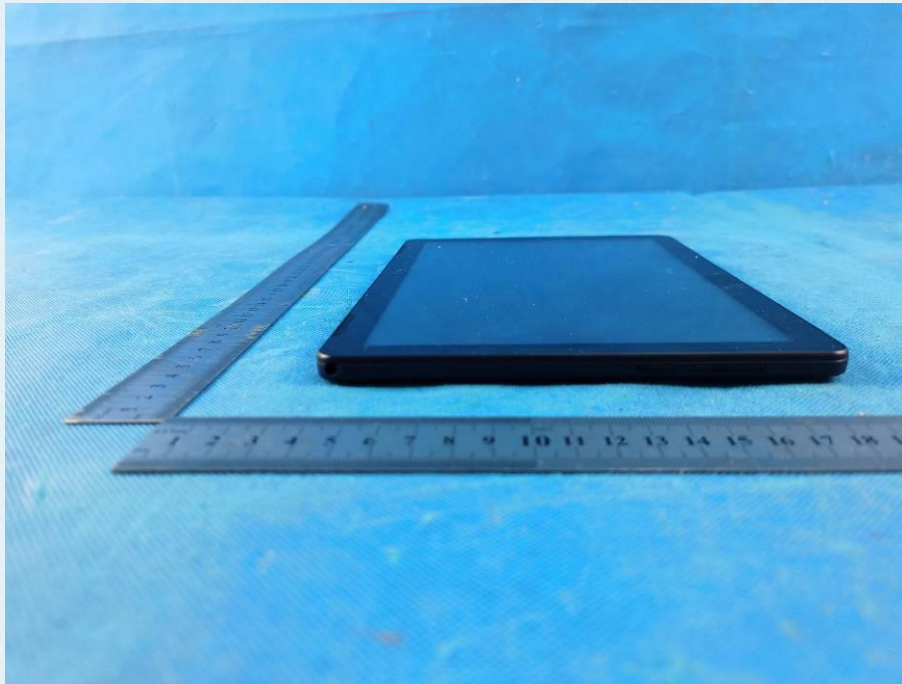

Product Name: Tablet
Test Model No.: tablet
FCC ID: 2A2CZW1027VGTW

EUT Constructional Details

Photo 1

Photo 2

Photo 3

Photo 4

Photo 5

Photo 6

Photo 7

Photo 8

Photo 9

Photo 10

Photo 11

-----End-----