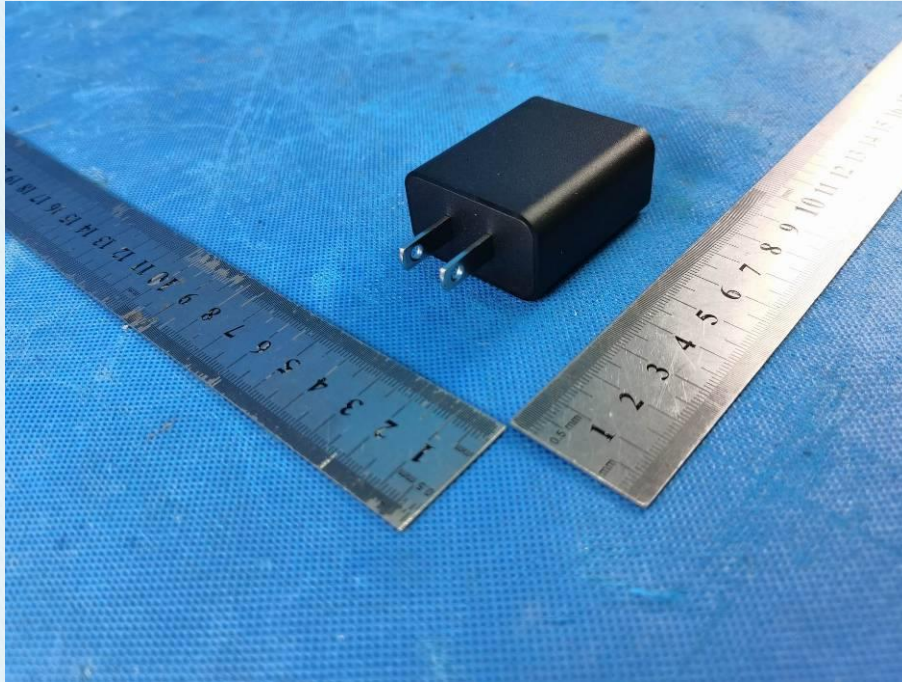

Product Name: Tablet
Test Model No.: tablet
FCC ID: 2A2CZW1027VGTW

EUT Constructional Details

Photo 1

Photo 2

Photo 3

Photo 4

Photo 5

Photo 6

Photo 7

Photo 8

Photo 9

Photo 10

Photo 11

-----End-----