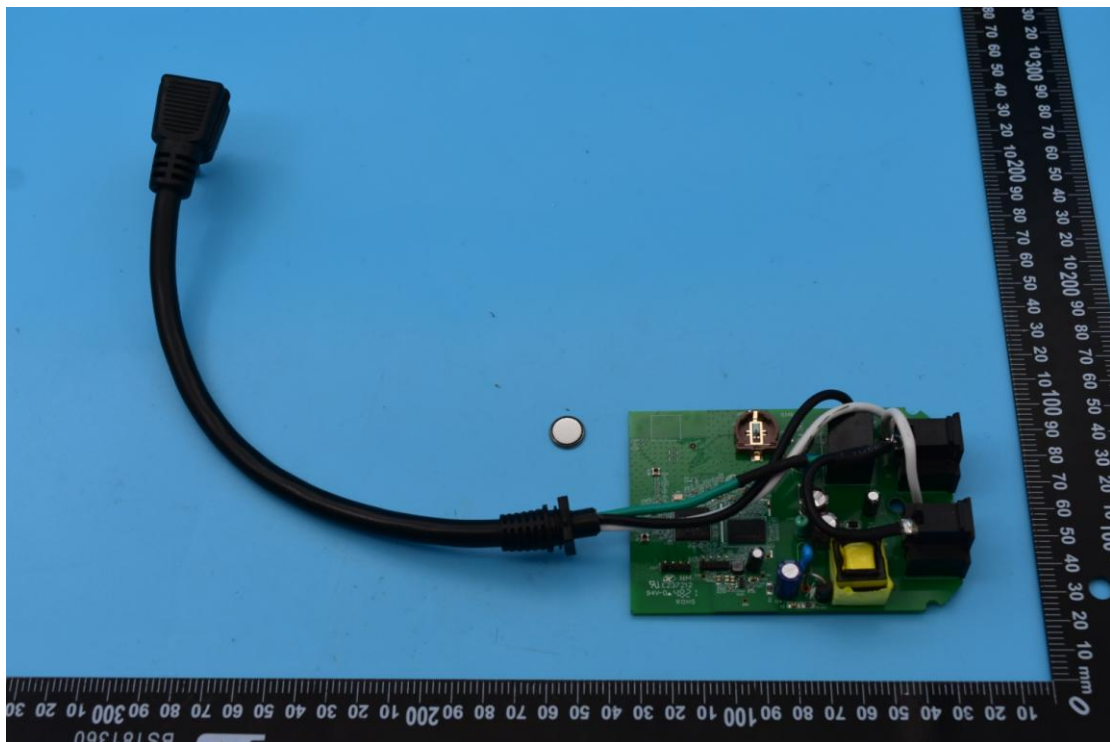

FCC ID:2A2CY-HCYS006

Internal Photos

1. EUT uncover view

2. Antenna view