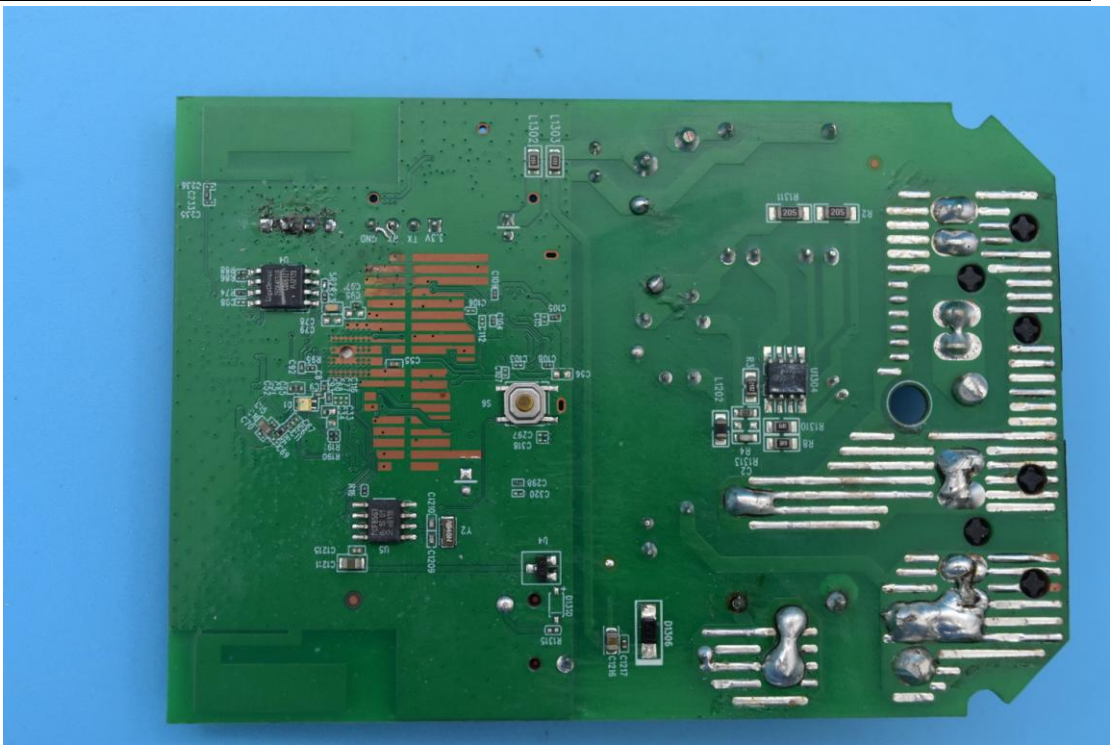

FCC ID:2A2CY-HCYS006

Internal Photos

1. EUT uncover view

2. Antenna view