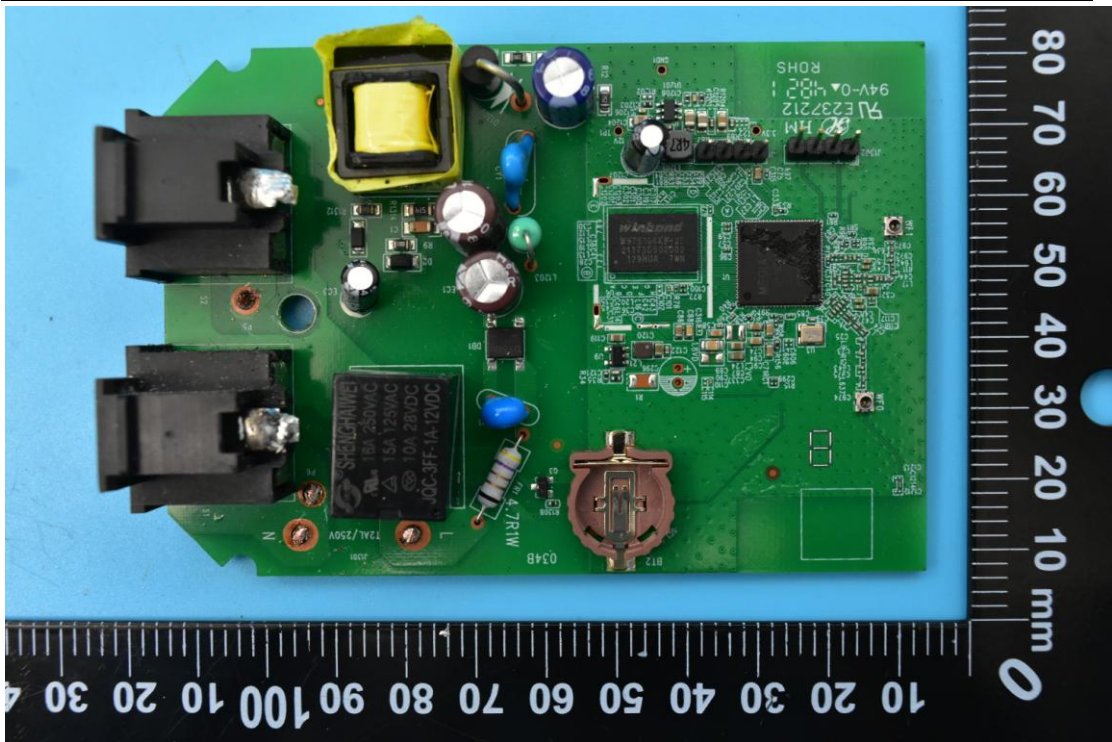

FCC ID:2A2CY-HCYS006

Internal Photos

1. EUT uncover view

2. Antenna view