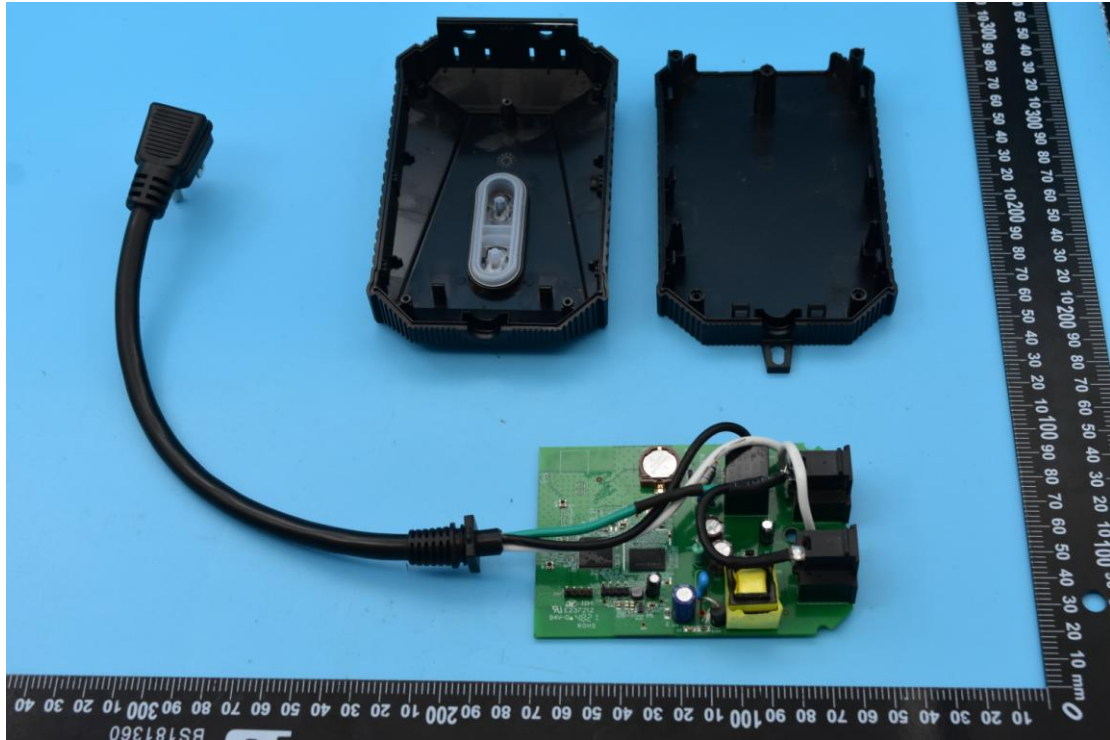

FCC ID:2A2CY-HCYS006

Internal Photos

1. EUT uncover view

2. Antenna view