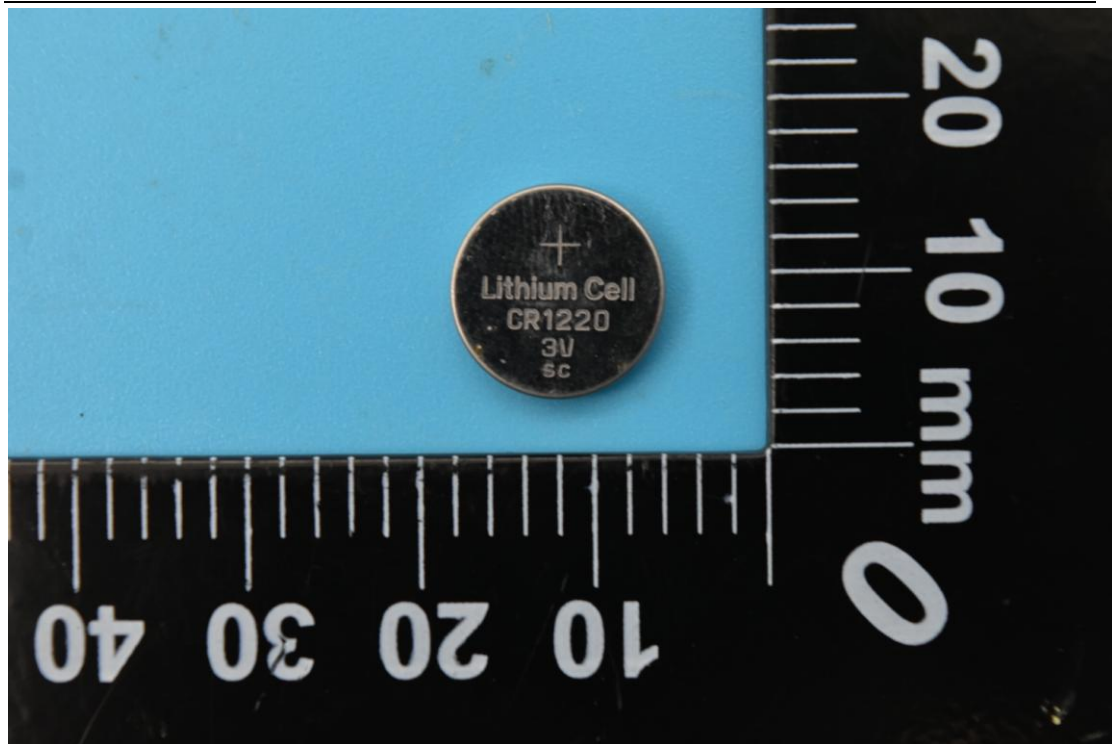

FCC ID:2A2CY-HCYS006

Internal Photos

1. EUT uncover view

2. Antenna view