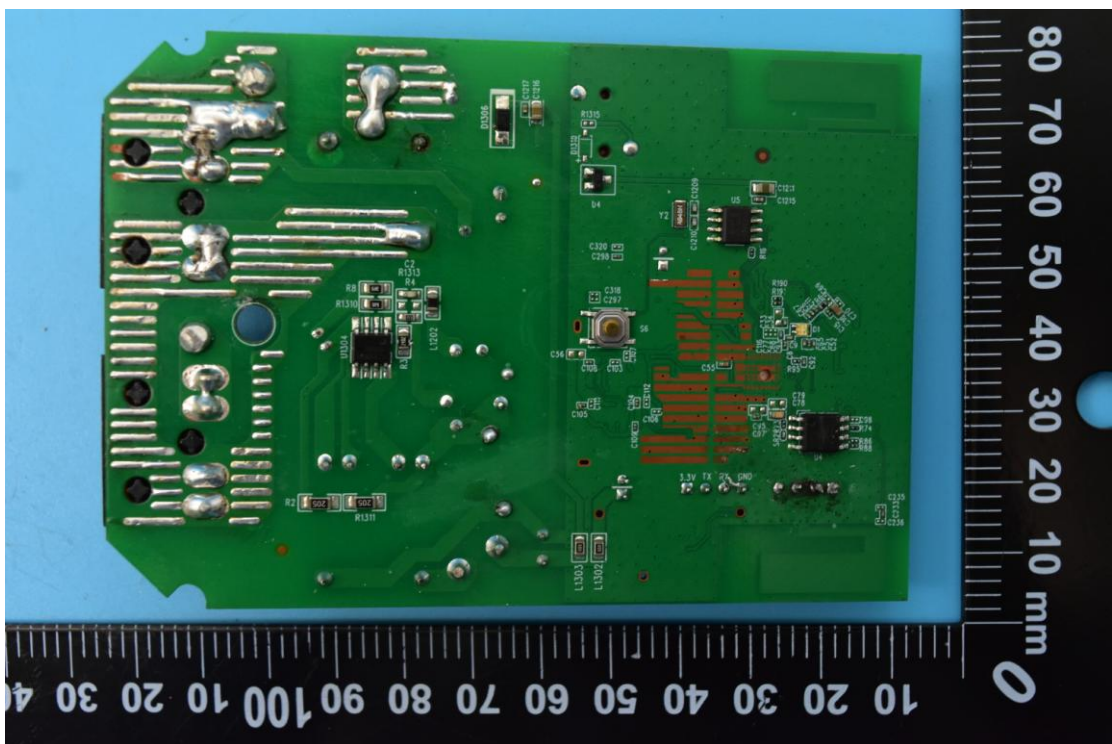

FCC ID:2A2CY-HCYS006

Internal Photos

1. EUT uncover view

2. Antenna view