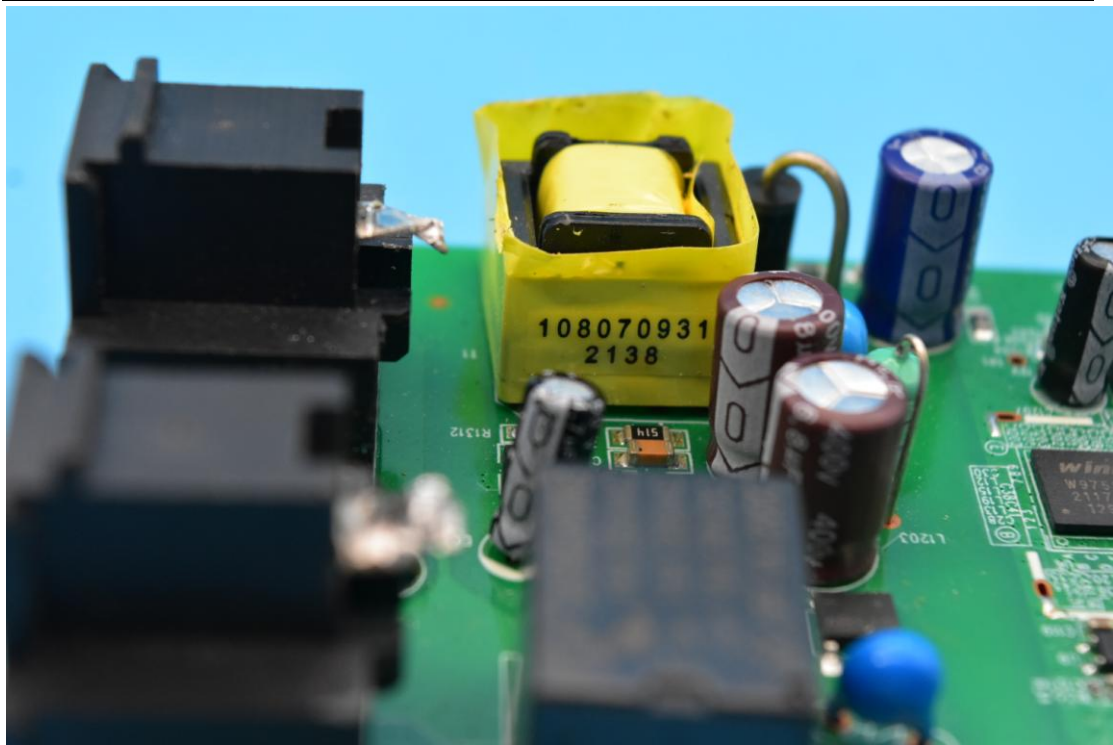

FCC ID:2A2CY-HCYS006

Internal Photos

1. EUT uncover view

2. Antenna view