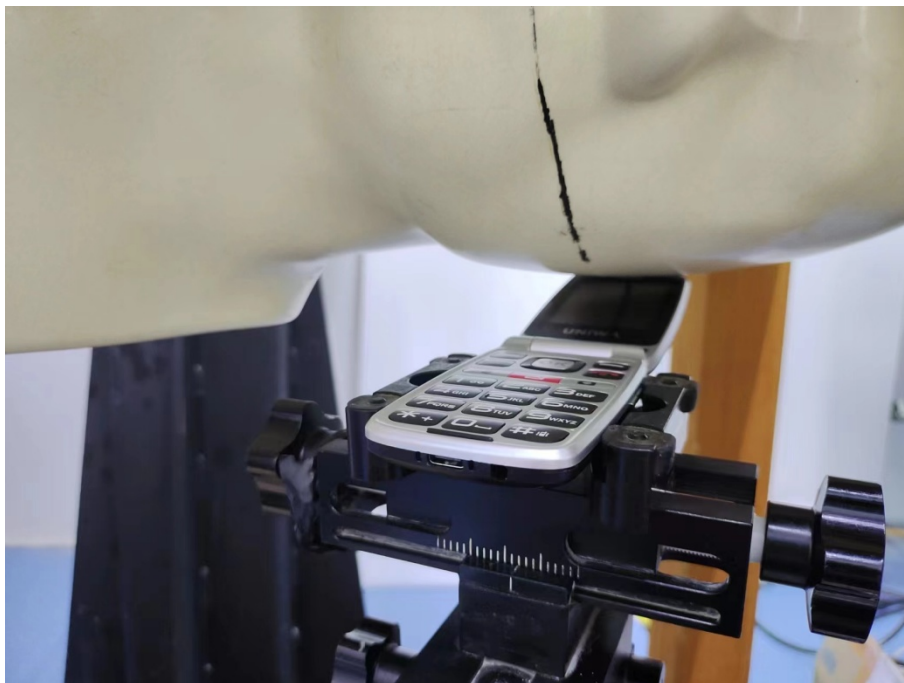

APPENDIX B EUT TEST POSITION PHOTOS

Liquid depth $\geq 15\text{cm}$

Phantom: Twin SAM; Type: Twin SAM V5.0; Serial: TP:1412

Head Left Cheek Setup Photo

Head Left Tilt Setup Photo

Head Right Cheek Setup Photo

Head Right Tilt Setup Photo

Body Worn Setup Photo (5mm)

Body Back Setup Photo (5mm)