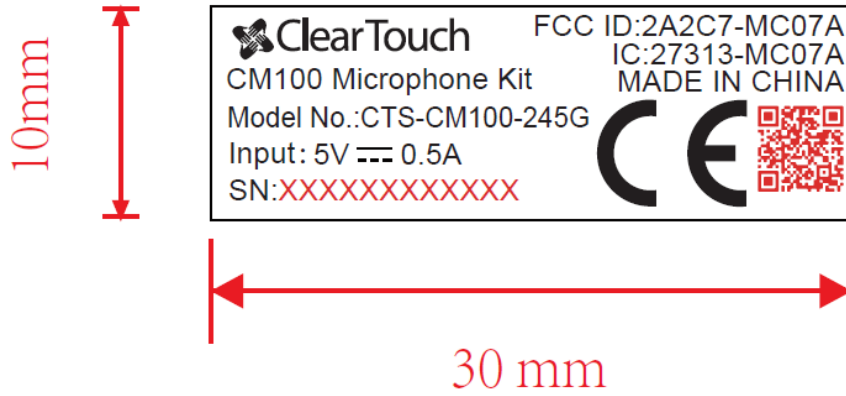

CTC Laboratories, Inc.

1-2/F., Building 2, Jiaquan Building, Guanlan High-Tech Park, Shenzhen, Guangdong, China
Tel: +86-755- 27521059 Fax: +86-755- 27521011 Http://www.sz-ctc.org.cn

Label

Label Location: Under the clip