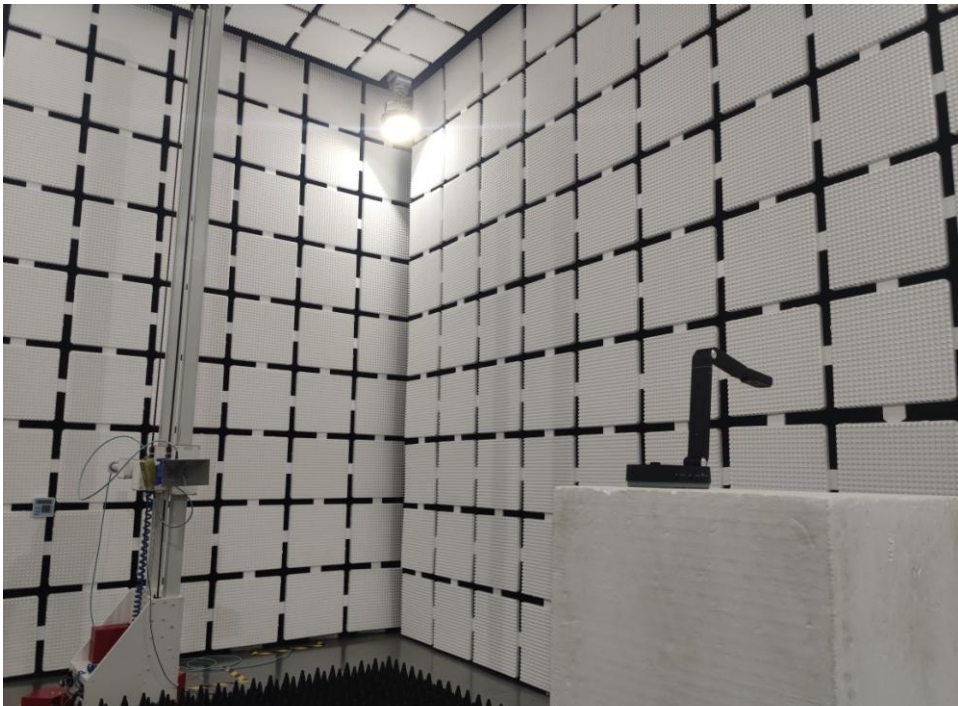

## Appendix B: Photographs of Test Setup

Product: 4K Wireless Document Camera

Model: DC200

Radiated Emission

## Conducted Emission