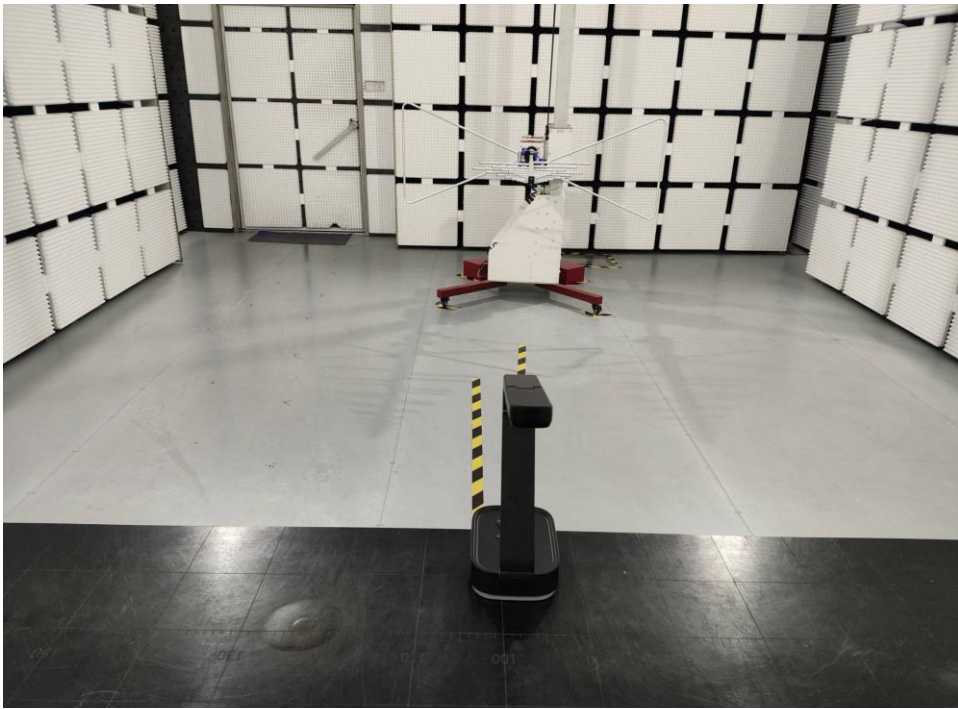

## Appendix B: Photographs of Test Setup

Product: 4K Wireless Document Camera

Model: DC200

Radiated Emission

## Conducted Emission