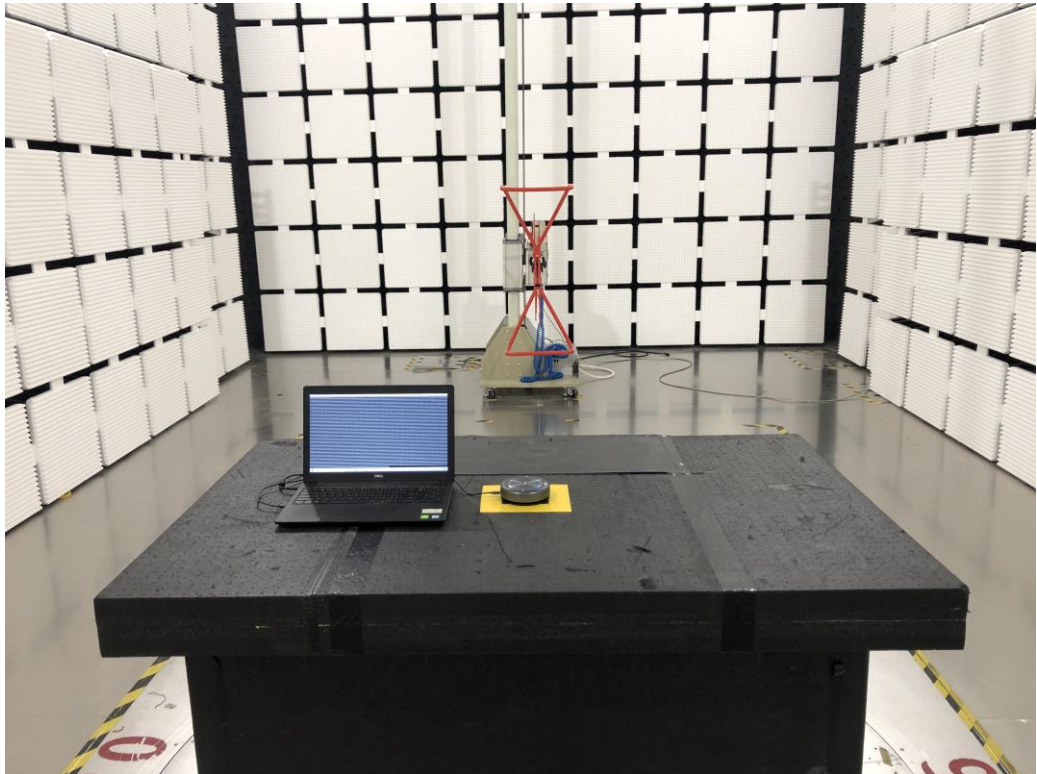

## TEST SETUP PHOTOGRAPHS OF EUT

### AC POWER LINE CONDUCTED EMISSION TEST

Front View

Side View

**RADIATED EMISSION TEST**

Below 1GHz

Above 1GHz