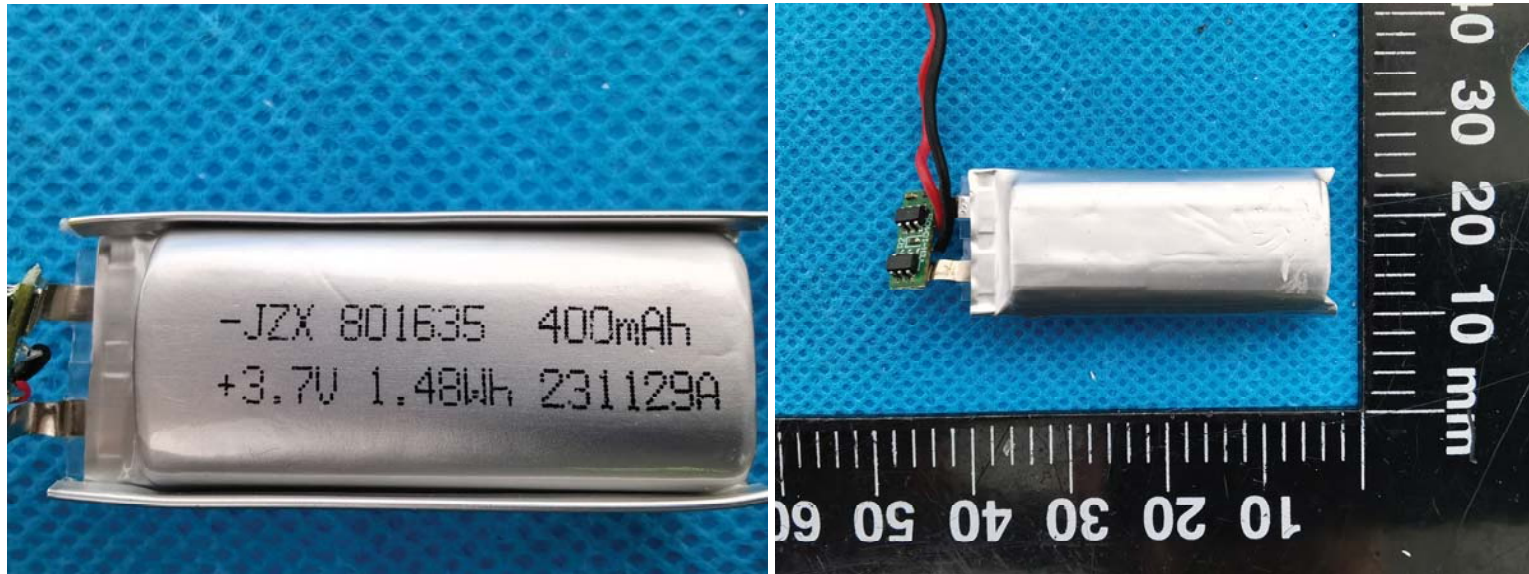

Uncover for Charging Base

Uncover for Charging Base