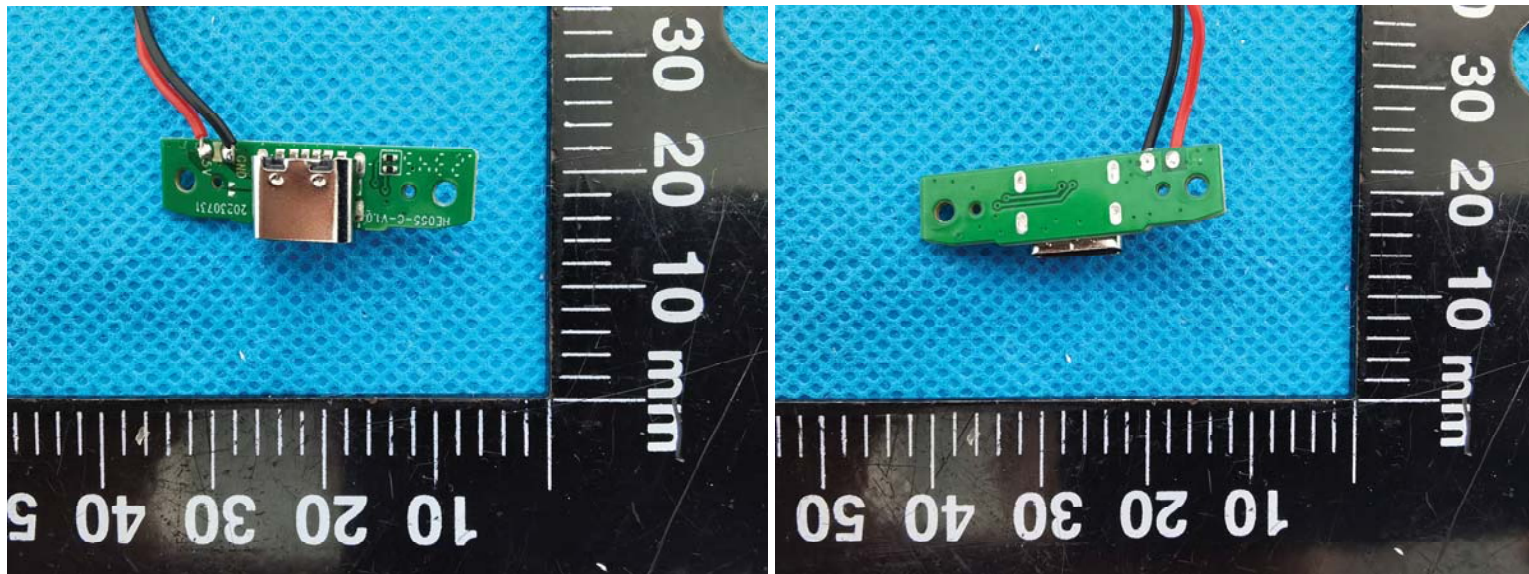

EXHIBIT B - EUT EXTERNAL PHOTOGRAPHS

Test model: HE-065

(Note:multiple models TQ-EJ08,HE-065A,HE-065B,HE-065C,HE-065D,HE-065E,HE-065F are ectrically identical with the model: HE-065)

Uncover for Charging Base

Uncover for Charging Base

Uncover for Charging Base

Uncover for Charging Base

Uncover for Charging Base

Uncover for Left Headset

Uncover for Right Headset