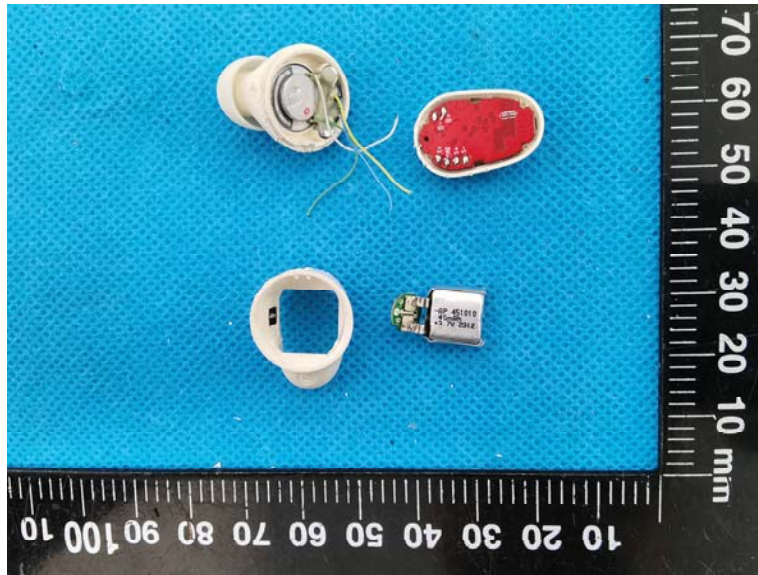

EXHIBIT B - EUT EXTERNAL PHOTOGRAPHS

Test model: HE-065

(Note:multiple models TQ-EJ08,HE-065A,HE-065B,HE-065C,HE-065D,HE-065E,HE-065F are ectrically identical with the model: HE-065)

Uncover for Charging Base

Uncover for Charging Base

Uncover for Charging Base

Uncover for Charging Base

Uncover for Charging Base

Uncover for Left Headset

Uncover for Right Headset